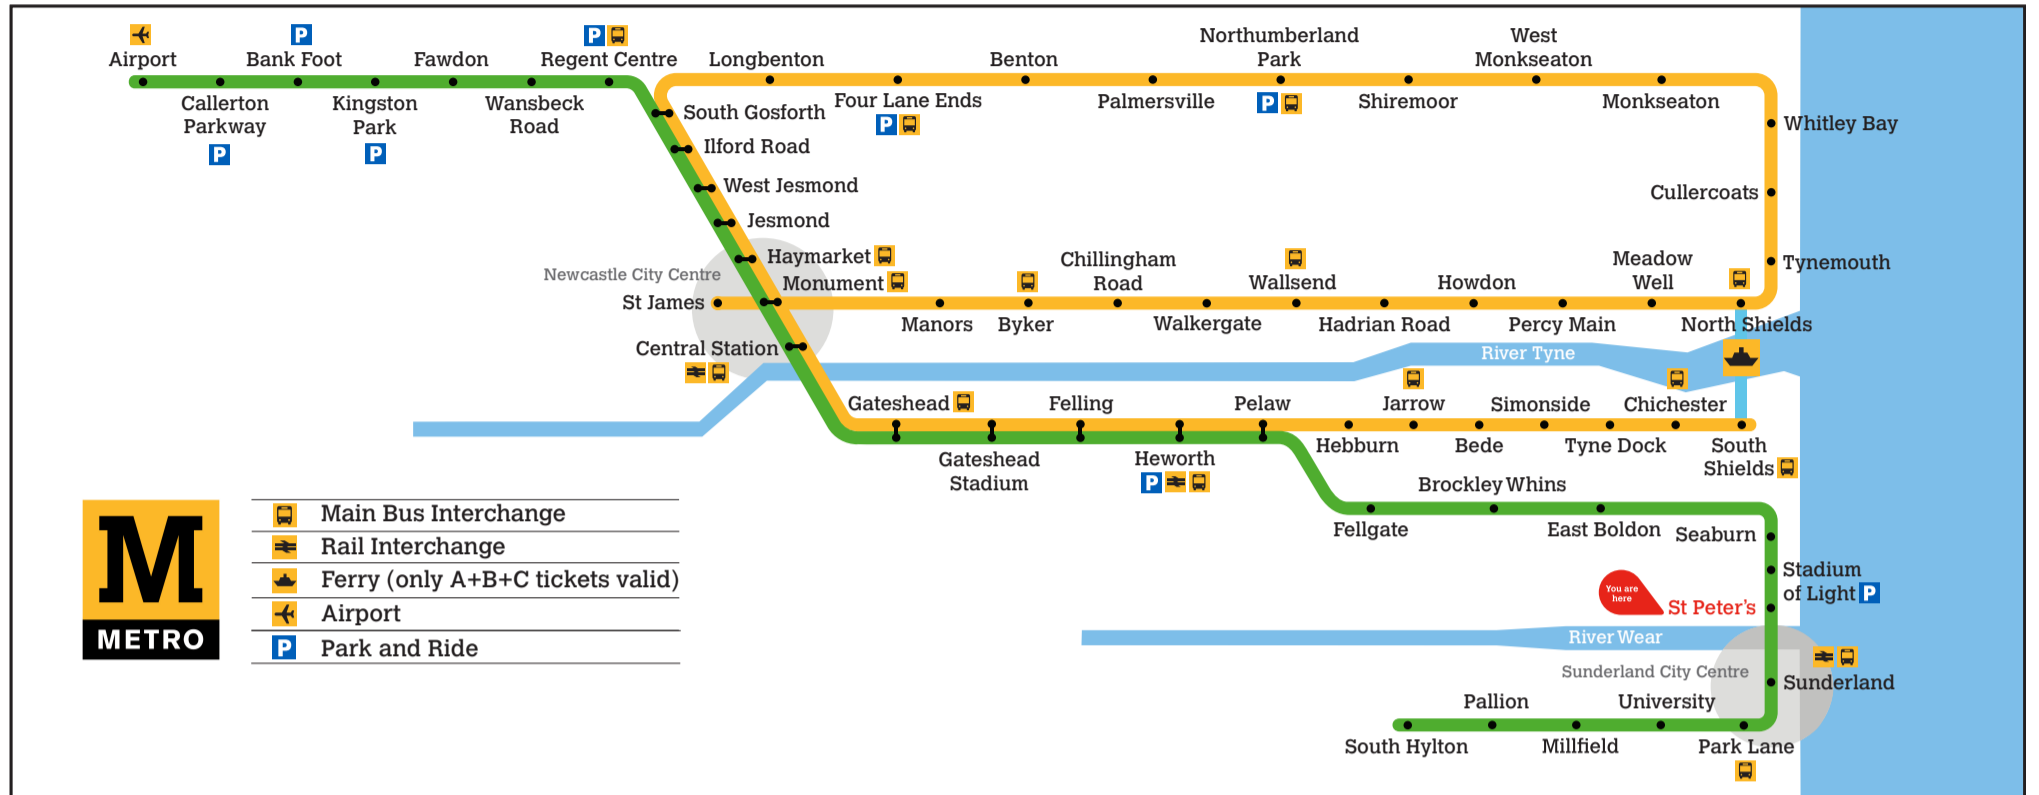

St Peter's

Platform 1

Trains towards South Hylton

Towards South Hylton

Monday to Friday					Saturday					Sunday				
Hour	Minutes	Minutes	Minutes	Minutes	Hour	Minutes	Minutes	Minutes	Minutes	Hour	Minutes	Minutes	Minutes	Minutes
05	40 ^a	44	57		05	42 ^a	49			05	48			
06	09	20	30	42 54	06	00	15	30	45	06	17	38		
07	06	18	30	42 54	07	00	15	30	45	07	08	38		
08	06	18	30	42 54	08	00	15	30	45	08	07	35	47	
09	06	18	30	42 54	09	00	15	30	43 56	09	00	15	30	45
10	06	18	30	42 54	10	08	20	32	44 56	10	00	15	30	45
11	06	18	30	42 54	11	08	20	32	44 56	11	00	15	30	45
12	06	18	30	42 54	12	08	20	32	44 56	12	00	15	30	45
13	06	18	30	42 54	13	08	20	32	44 56	13	00	15	30	45
14	06	18	30	42 54	14	08	20	32	44 56	14	00	15	30	45
15	06	18	30	42 54	15	08	20	32	44 56	15	00	15	30	45
16	06	18	30	42 54	16	08	20	32	44 56	16	00	15	30	45
17	08	18	30	42 54	17	08	20	32	44 56	17	00	15	30	45
18	06	18	31	45	18	08	20	32	45	18	00	15	30	45
19	00	15	30	45	19	00	15	30	45	19	00	15	30	45
20	00	15	30	45	20	00	15	30	45	20	00	15	30	45
21	00	15	30	45	21	00	15	30	45	21	00	15	30	45
22	00	15	30	45	22	00	15	30	45	22	00	15	30	45
23	00	15	30	45 ^b	23	00	15	30	45 ^b	23	00	15	30	45 ^b

Download the free Tyne and Wear Metro App and plan your journey.

nexus.org.uk/metro

Displayed April 2021

St Peter's

Platform 2

Trains towards Airport

Towards Airport

St Peter's 1 Stadium of Light 3 Seaburn 7 East Boldon 10 Brockley Whins 12 Fellgate 17 Pelaw 19 Heworth 20 Felling 22 Gateshead Stadium 24 Gateshead 26 Central Station 28 Monument 29 Haymarket 31 Jesmond 33 West Jesmond 34 Ilford Road 37 South Gosforth 39 Regent Centre 41 Wansbeck Road 42 Fawdon 45 Kingston Park 46 Bank Foot 50 Callerton Parkway 53 Airport

^a Terminates at South Gosforth
^b Terminates at Regent Centre

These timetables will change on public holidays - see nexus.org.uk for details.

Towards Airport

Daytime Monday to Saturday
Every 12 minutes

Evenings and Sundays
Every 15 minutes