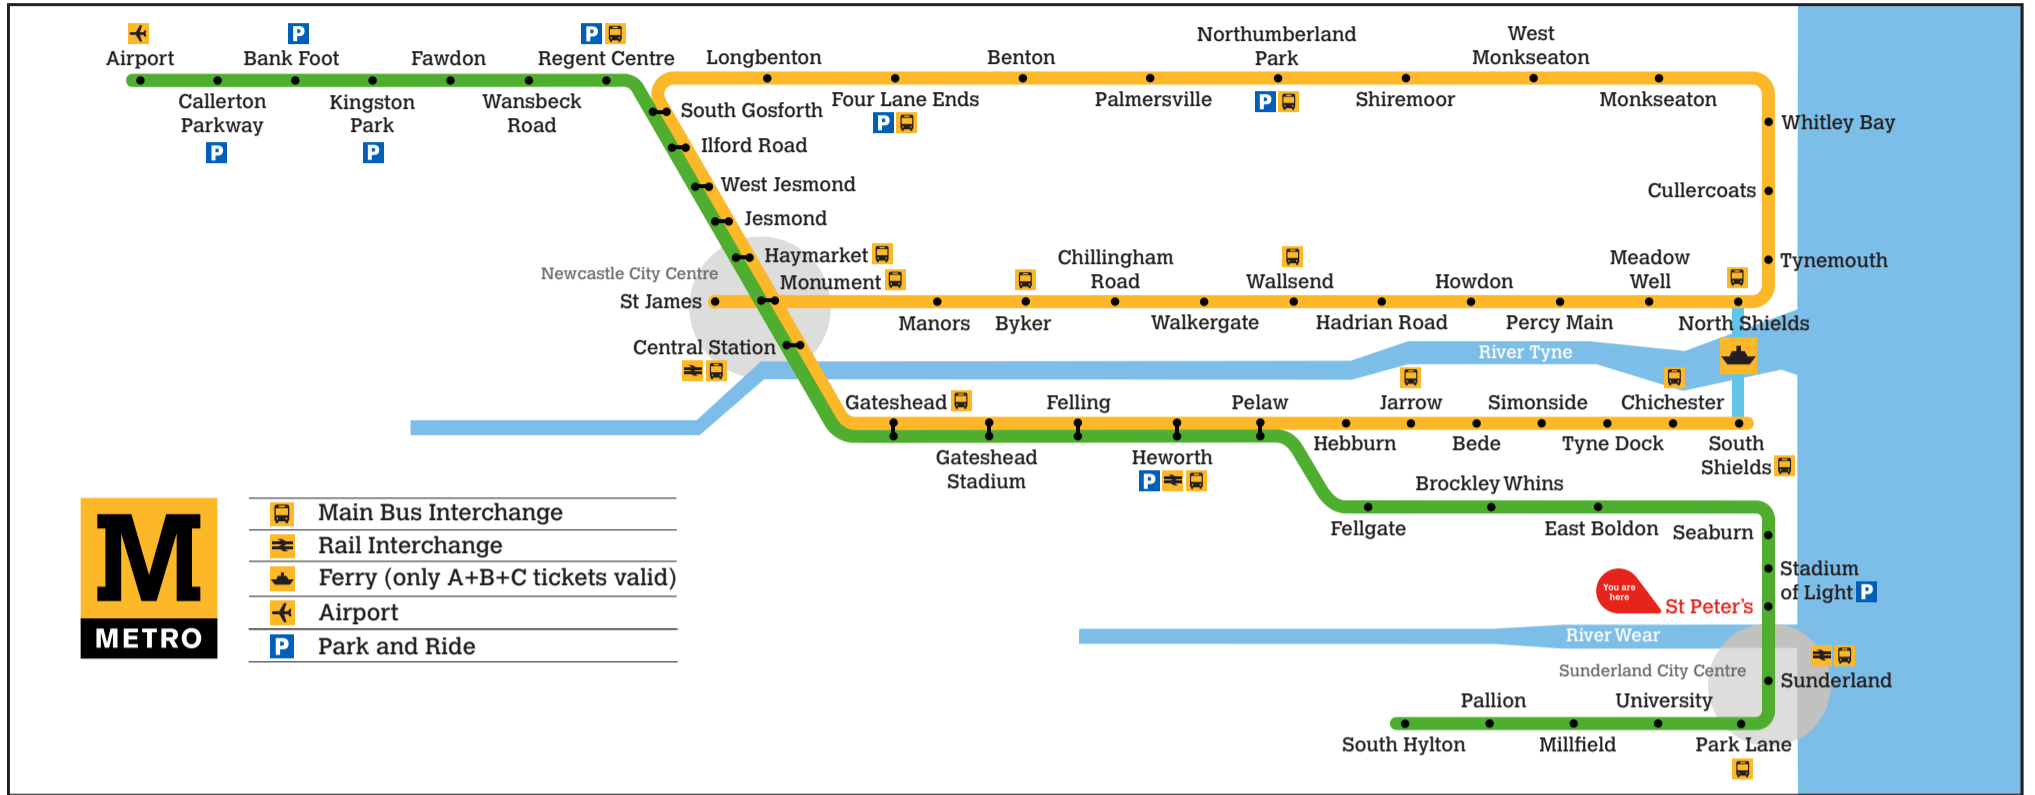

^a Terminates at Park Lane
^b Terminates at Sunderland

These timetables will change on public holidays - see nexus.org.uk for details.

Towards South Hylton
 Daytime Monday to Saturday
Every 12 minutes
 Evenings and Sundays
Every 15 minutes

Download the free Tyne and Wear Metro App and plan your journey.

nexus.org.uk/metro

Displayed April 2021

St Peter's

Platform 2

Trains towards Airport

Towards Airport

St Peter's 1 Stadium of Light 3 Seaburn 7 East Boldon 10 Brockley Whins 12 Fellgate 17 Pelaw 19 Heworth 20 Felling 22 Gateshead Stadium 24 Gateshead 26 Central Station 28 Monument 29 Haymarket 31 Jesmond 33 West Jesmond 34 Ilford Road 37 South Gosforth 39 Regent Centre 41 Wansbeck Road 42 Fawdon 45 Kingston Park 46 Bank Foot 50 Callerton Parkway 53 Airport

^a Terminates at South Gosforth
^b Terminates at Regent Centre

These timetables will change on public holidays - see nexus.org.uk for details.

Towards Airport

Daytime Monday to Saturday
Every 12 minutes

Evenings and Sundays
Every 15 minutes

Download the free Tyne and Wear Metro App and plan your journey.

nexus.org.uk/metro

Displayed April 2021