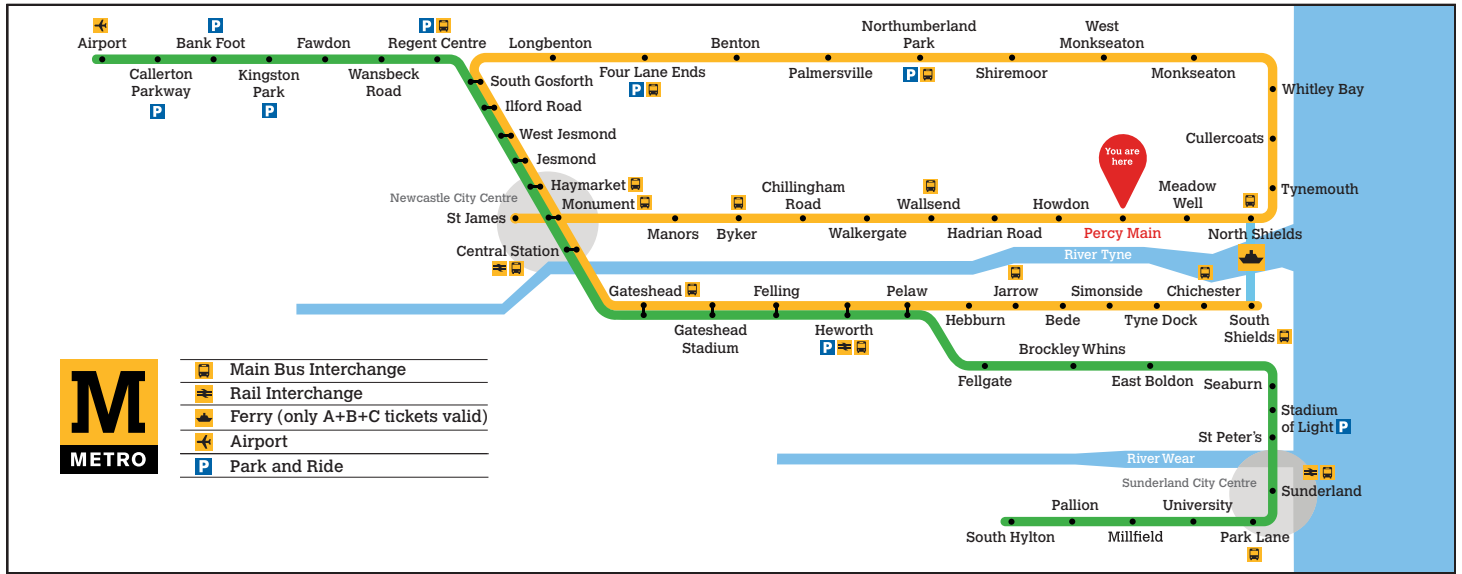

Percy Main

Platform 1

Trains towards South Shields via Whitley Bay

- Main Bus Interchange
- Rail Interchange
- Ferry (only A+B+C tickets valid)
- Airport
- Park and Ride

Towards South Shields via Whitley Bay

- a Terminates at Longbenton
- b Terminates at South Gosforth
- c Terminates at Pelaw

These timetables will change on public holidays - see nexus.org.uk for details.

Towards South Shields via Whitley Bay

Daytime Monday to Saturday
Every 12 minutes

Evenings and Sundays
Every 15 minutes

Download the free Pop App and plan your journey.

Percy Main

Platform 2

Trains towards St James

- Main Bus Interchange
- Rail Interchange
- Ferry (only A+B+C tickets valid)
- Airport
- Park and Ride

a Terminates at Monument
b Terminates at Manors

These timetables will change on public holidays - see nexus.org.uk for details.

Towards St James

Daytime Monday to Saturday
Every 12 minutes

Evenings and Sundays
Every 15 minutes