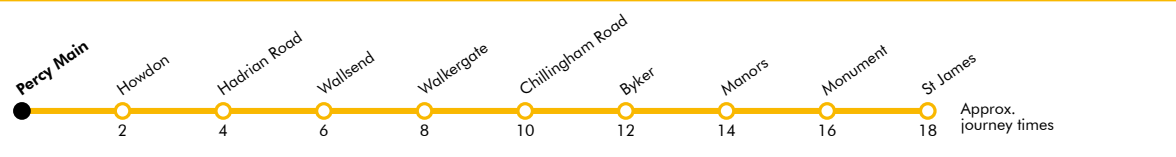

Daytime Monday to Saturday
Every 12 minutes

Evenings and Sundays
Every 15 minutes

Download the free Pop App and plan your journey.

Percy Main

Platform 2

Trains towards St James

- Main Bus Interchange
- Rail Interchange
- Ferry (only A+B+C tickets valid)
- Airport
- Park and Ride

Towards St James

Monday to Friday				Saturday				Sunday			
Hour	Minutes	Minutes	Minutes	Hour	Minutes	Minutes	Minutes	Hour	Minutes	Minutes	Minutes
05	34	56		05	53			05			
06	11	26	38 50	06	08	23	38 53	06	38		
07	02	14	26 38 50	07	08	16	31 46	07	08	38	
08	02	14	26 38 50	08	01	16	31 46	08	08	38	
09	02	14	26 38 50	09	01	16	31 46	09	08	32	
10	02	14	26 38 50	10	01	16	32 48	10	02	17	32 47
11	02	14	26 38 50	11	01	13	25 37 49	11	01	16	31 46
12	02	14	26 38 50	12	01	13	25 37 49	12	01	16	31 46
13	02	14	26 38 50	13	01	13	25 37 49	13	01	16	31 46
14	02	14	26 38 50	14	01	13	25 37 49	14	01	16	31 46
15	02	14	26 38 50	15	01	13	25 37 49	15	01	16	31 46
16	02	14	26 38 50	16	01	13	25 37 49	16	01	16	31 46
17	02	14	26 38 50	17	01	13	25 37 49	17	01	16	31 46
18	02	14	26 38 50	18	01	13	25 37 48	18	01	16	31 46
19	02	16	31 46	19	01	16	31 46	19	01	16	31 46
20	01	16	31 46	20	01	16	31 46	20	01	16	31 46
21	01	16	31 46	21	01	16	31 46	21	01	16	31 46
22	01	16	31 46	22	01	16	31 46	22	01	16	31 46
23	01	16	31 46	23	01	16	31 46	23	01	16	31 46
00	01 _a	16 _b		00	01 _a	16 _b		00	01 _a	16 _b	

a Terminates at Monument
b Terminates at Manors

These timetables will change on public holidays - see nexus.org.uk for details.

Towards St James

Daytime Monday to Saturday
Every 12 minutes

Evenings and Sundays
Every 15 minutes