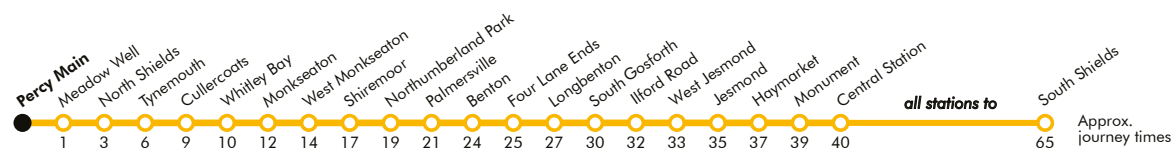

Percy Main

Platform 1

Trains towards South Shields via Whitley Bay

- Main Bus Interchange
- Rail Interchange
- Ferry (only A+B+C tickets valid)
- Airport
- Park and Ride

Towards South Shields via Whitley Bay

- a Terminates at Longbenton
- b Terminates at South Gosforth
- c Terminates at Pelaw

These timetables will change on public holidays - see nexus.org.uk for details.

Towards South Shields via Whitley Bay

Daytime Monday to Saturday
Every 12 minutes

Evenings and Sundays
Every 15 minutes

Download the free Pop App and plan your journey.

Percy Main

Platform 2

Trains towards St James

- Main Bus Interchange
- Rail Interchange
- Ferry (only A+B+C tickets valid)
- Airport
- Park and Ride

a Terminates at Monument
b Terminates at Manors

These timetables will change on public holidays - see nexus.org.uk for details.

Towards St James

Daytime Monday to Saturday
Every 12 minutes

Evenings and Sundays
Every 15 minutes