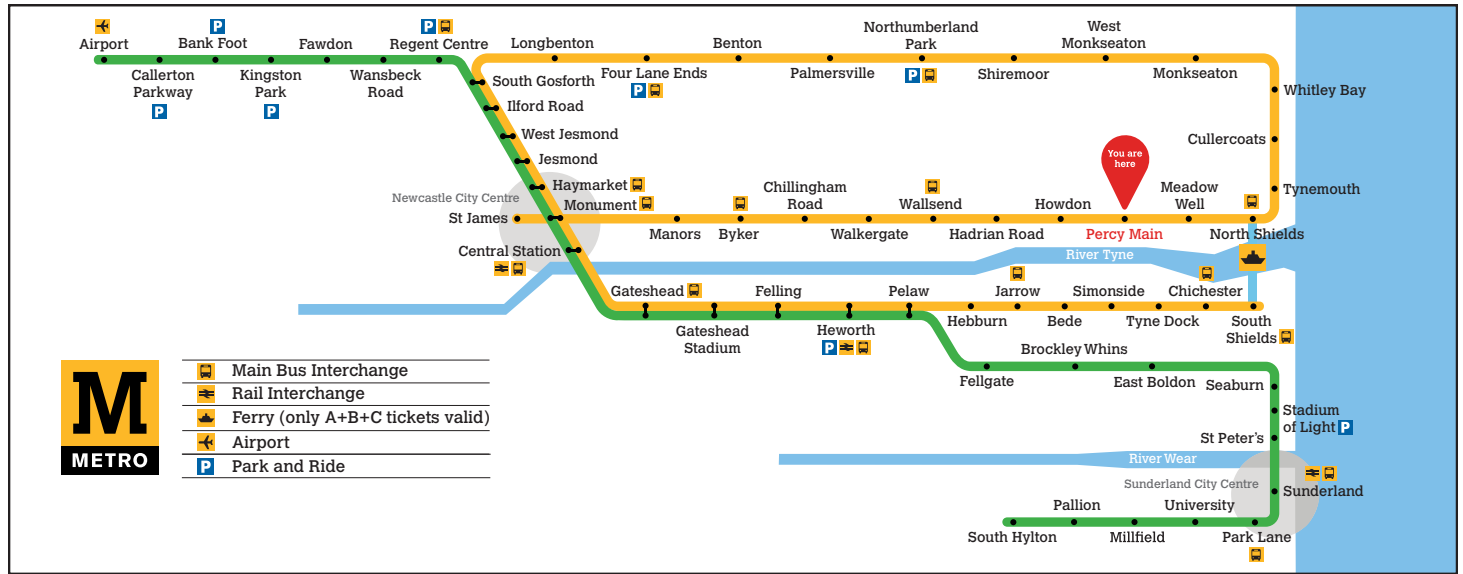

Percy Main

Platform 1

Trains towards South Shields via Whitley Bay

- Main Bus Interchange
- Rail Interchange
- Ferry (only A+B+C tickets valid)
- Airport
- Park and Ride

Towards South Shields via Whitley Bay

- a Terminates at Longbenton
- b Terminates at South Gosforth
- c Terminates at Pelaw

These timetables will change on public holidays - see nexus.org.uk for details.

Towards South Shields via Whitley Bay

Daytime Monday to Saturday
Every 12 minutes

Evenings and Sundays
Every 15 minutes

Download the free Pop App and plan your journey.

Percy Main

Platform 2

Trains towards St James

- Main Bus Interchange
- Rail Interchange
- Ferry (only A+B+C tickets valid)
- Airport
- Park and Ride

a Terminates at Monument
b Terminates at Manors

These timetables will change on public holidays - see nexus.org.uk for details.

Towards St James

Daytime Monday to Saturday
Every 12 minutes

Evenings and Sundays
Every 15 minutes