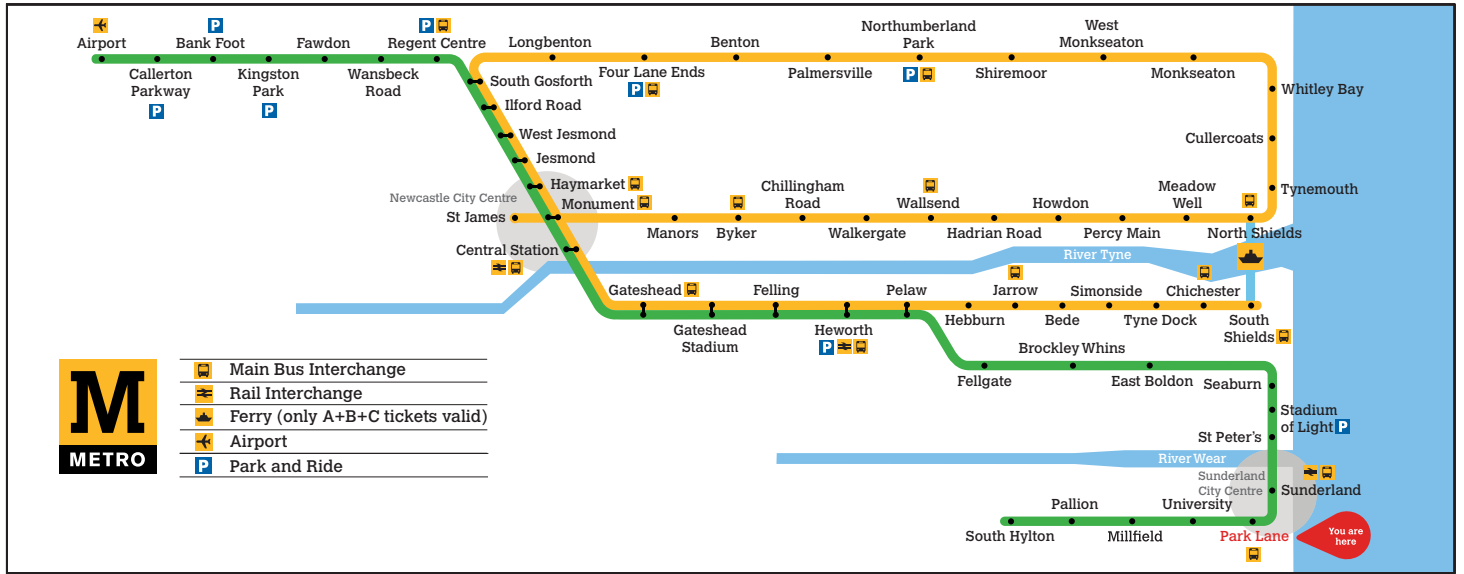

These timetables will change on public holidays - see nexus.org.uk for details.

Towards South Hylton

Daytime Monday to Saturday
Every 12 minutes

Evenings and Sundays
Every 15 minutes

Download the free Tyne and Wear Metro App and plan your journey.

Park Lane

Platform 2

Trains towards Airport

- Main Bus Interchange
- Rail Interchange
- Ferry (only A+B+C tickets valid)
- Airport
- Park and Ride

Towards Airport

Monday to Friday	Saturday	Sunday
Hour Minutes	Hour Minutes	Hour Minutes
05 48	05 51	05
06 10 22 34 46 58	06 14 30 45	07 14 44
07 10 22 34 46 58	07 00 15 30 45	08 08 38
08 10 22 34 46 58	08 00 15 30 45	09 08 38
09 10 22 34 46 58	09 00 15 33 45 57	10 00 15 30 45
10 10 22 34 46 58	10 09 21 33 45 57	11 00 15 30 45
11 10 22 34 46 58	11 09 21 33 45 57	12 00 15 30 45
12 10 22 34 46 58	12 09 21 33 45 57	13 00 15 30 45
13 10 22 34 46 58	13 09 21 33 45 57	14 00 15 30 45
14 10 22 34 46 58	14 09 21 33 45 57	15 00 15 30 45
15 10 22 34 46 58	15 09 21 33 45 57	16 00 15 30 45
16 10 22 34 46 58	16 09 21 33 45 57	17 00 15 30 45
17 10 22 35 47	17 09 21 33 46	18 00 15 30 45
18 00 15 30 39 ^a 45	18 00 15 30 40 ^a 45	19 00 15 30 45
19 00 15 30 45	19 00 15 30 45	20 00 15 30 45
20 00 15 31 45	20 00 15 30 45	21 00 15 30 45
21 00 15 30 45	21 00 15 30 45	22 00 15 30 45
22 00 15 30 45	22 00 15 30 45	23 00 15 30 45
23 00 15 ^b 25 ^a 40 ^b 55 ^b	23 00 15 ^b 25 ^a 40 ^b 55 ^b	23 00 15 ^b 25 ^a 40 ^b 55 ^b

- ^a Terminates at South Gosforth
- ^b Terminates at Regent Centre

These timetables will change on public holidays - see nexus.org.uk for details.

Towards Airport

Daytime Monday to Saturday
Every 12 minutes

Evenings and Sundays
Every 15 minutes

Download the free Tyne and Wear Metro App and plan your journey.