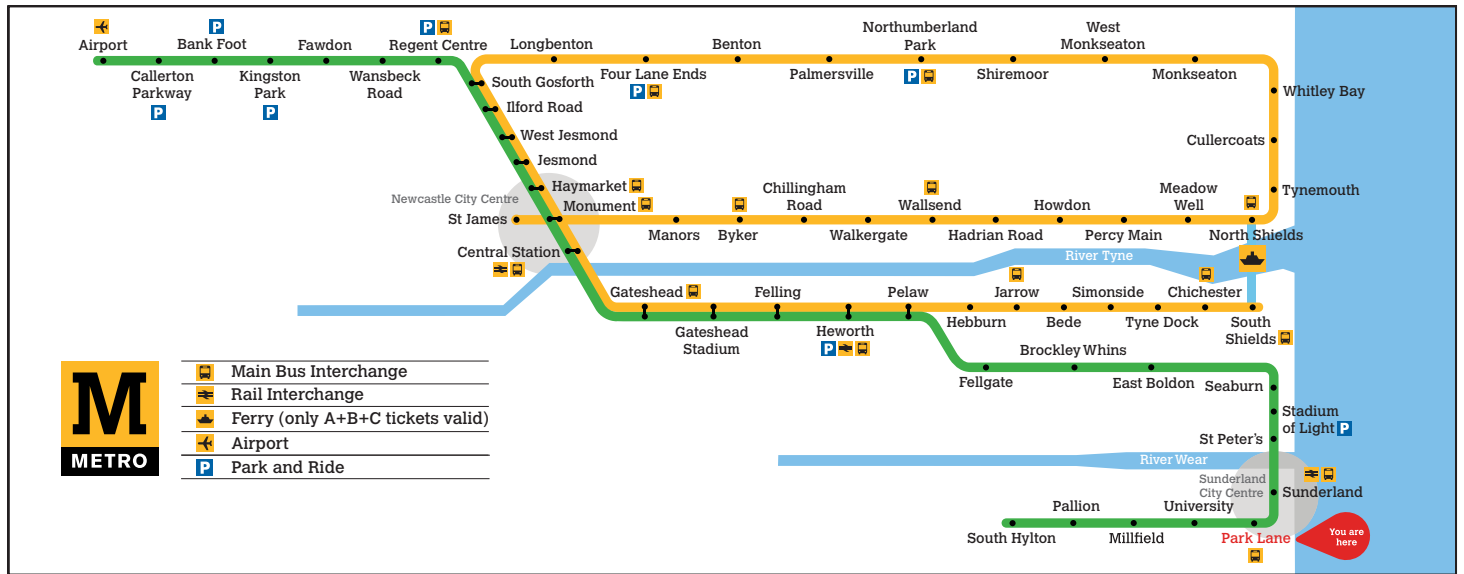

Park Lane

Platform 1

Trains towards South Hylton

Towards South Hylton

Monday to Friday						Saturday					Sunday				
Hour	Minutes					Hour	Minutes				Hour	Minutes			
05	48					05	53				05				
06	01	13	24	34	46	06	04	19	34	49	06	52			
07	10	22	34	46	58	07	04	19	34	49	07	21	42		
08	10	22	34	46	58	08	04	19	34	49	08	12	42		
09	10	22	34	46	58	09	04	19	34	47	09	11	39	51	
10	10	22	34	46	58	10	00	12	24	36	10	04	19	34	49
11	10	22	34	46	58	11	00	12	24	36	11	04	19	34	49
12	10	22	34	46	58	12	00	12	24	36	12	04	19	34	49
13	10	22	34	46	58	13	00	12	24	36	13	04	19	34	49
14	10	22	34	46	58	14	00	12	24	36	14	04	19	34	49
15	10	22	34	46	58	15	00	12	24	36	15	04	19	34	49
16	10	22	34	46	58	16	00	12	24	36	16	04	19	34	49
17	12	22	34	46		17	00	12	24	36	17	04	19	34	49
18	01	13	22	35	49	18	01	15	24	36	18	04	19	34	49
19	04	19	34	49		19	04	19	34	49	19	04	19	34	49
20	04	19	34	49		20	04	19	34	49	20	04	19	34	49
21	04	19	34	49		21	04	19	34	49	21	04	19	34	49
22	04	19	34	49		22	04	19	34	49	22	04	19	34	49
23	04	19	34			23	04	19	34		23	04	19	34	

These timetables will change on public holidays - see nexus.org.uk for details.

Towards South Hylton

Daytime Monday to Saturday
Every 12 minutes

Evenings and Sundays
Every 15 minutes

Download the free Tyne and Wear Metro App and plan your journey.

- ^a Terminates at South Gosforth
- ^b Terminates at Regent Centre

These timetables will change on public holidays - see nexus.org.uk for details.

Towards Airport

Daytime Monday to Saturday
Every 12 minutes

Evenings and Sundays
Every 15 minutes

Download the free Tyne and Wear Metro App and plan your journey.