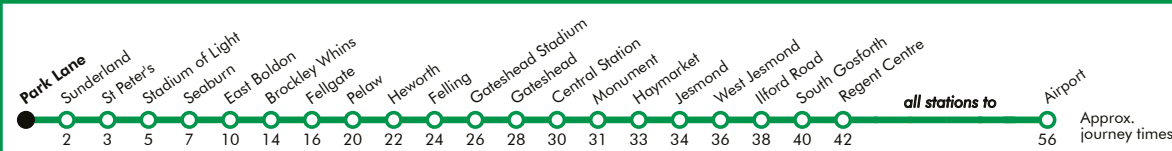

Park Lane

Platform 2

Trains towards Airport

- Main Bus Interchange
- Rail Interchange
- Ferry (only A+B+C tickets valid)
- Airport
- Park and Ride

Towards Airport

Monday to Friday	Saturday	Sunday
Hour Minutes	Hour Minutes	Hour Minutes
05 48	05 51	05
06 10 22 34 46 58	06 14 30 45	07 14 44
07 10 22 34 46 58	07 00 15 30 45	08 08 38
08 10 22 34 46 58	08 00 15 30 45	09 08 38
09 10 22 34 46 58	09 00 15 33 45 57	10 00 15 30 45
10 10 22 34 46 58	10 09 21 33 45 57	11 00 15 30 45
11 10 22 34 46 58	11 09 21 33 45 57	12 00 15 30 45
12 10 22 34 46 58	12 09 21 33 45 57	13 00 15 30 45
13 10 22 34 46 58	13 09 21 33 45 57	14 00 15 30 45
14 10 22 34 46 58	14 09 21 33 45 57	15 00 15 30 45
15 10 22 34 46 58	15 09 21 33 45 57	16 00 15 30 45
16 10 22 34 46 58	16 09 21 33 45 57	17 00 15 30 45
17 10 22 35 47	17 09 21 33 46	18 00 15 30 45
18 00 15 30 39 ^a 45	18 00 15 30 40 ^a 45	19 00 15 30 45
19 00 15 30 45	19 00 15 30 45	20 00 15 30 45
20 00 15 31 45	20 00 15 30 45	21 00 15 30 45
21 00 15 30 45	21 00 15 30 45	22 00 15 30 45
22 00 15 30 45	22 00 15 30 45	23 00 15 30 45
23 00 15 ^b 25 ^a 40 ^b 55 ^b	23 00 15 ^b 25 ^a 40 ^b 55 ^b	23 00 15 ^b 25 ^a 40 ^b 55 ^b

- ^a Terminates at South Gosforth
- ^b Terminates at Regent Centre

These timetables will change on public holidays - see nexus.org.uk for details.

Towards Airport

Daytime Monday to Saturday
Every 12 minutes

Evenings and Sundays
Every 15 minutes

Download the free Tyne and Wear Metro App and plan your journey.