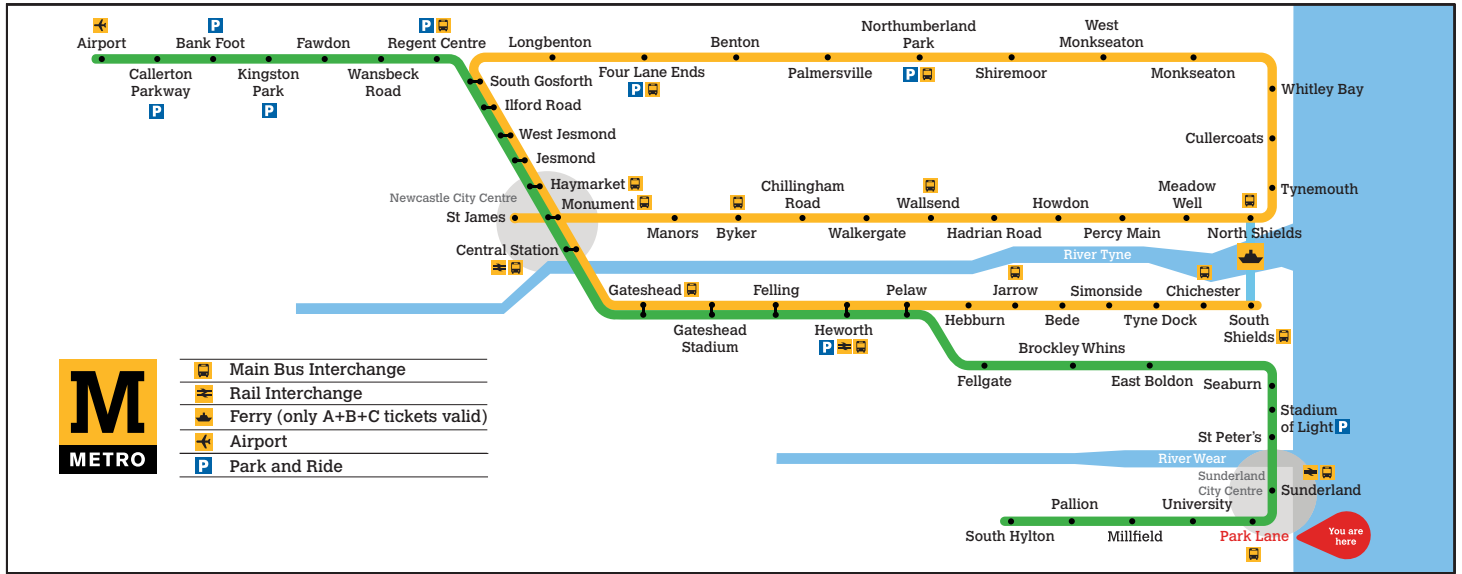

Download the free Tyne and Wear Metro App and plan your journey.

# Park Lane

Platform 2

Trains towards Airport

- Main Bus Interchange
- Rail Interchange
- Ferry (only A+B+C tickets valid)
- Airport
- Park and Ride

<sup>a</sup> Terminates at Regent Centre  
<sup>b</sup> Terminates at South Gosforth

These timetables will change on public holidays - see [nexus.org.uk](http://nexus.org.uk) for details.

**Towards Airport**

Daytime Monday to Saturday  
**Every 12 minutes**

Evenings and Sundays  
**Every 15 minutes**

Download the free Tyne and Wear Metro App and plan your journey.