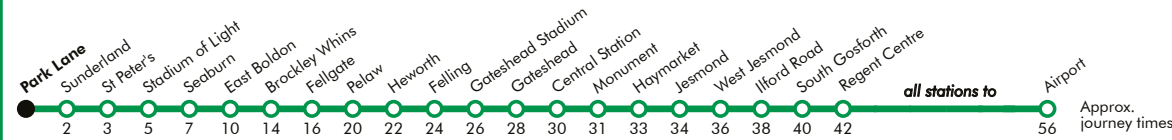

# Park Lane

Platform 2

Trains towards Airport

- Main Bus Interchange
- Rail Interchange
- Ferry (only A+B+C tickets valid)
- Airport
- Park and Ride

## Towards Airport

Monday to Friday	Saturday	Sunday
Hour Minutes	Hour Minutes	Hour Minutes
05 48	05 51	05
06 10 22 34 46 58	06 14 30 45	06 14 44
07 10 22 34 46 58	07 00 15 30 45	07 08 38
08 10 22 34 46 58	08 00 15 30 45	08 08 38
09 10 21 34 46 58	09 00 15 33 45 57	09 00 15 30 45
10 10 22 34 46 58	10 09 21 33 45 57	10 00 15 30 45
11 10 22 34 46 58	11 09 21 33 45 57	11 00 15 30 45
12 10 22 34 46 58	12 09 21 33 45 57	12 00 15 30 45
13 10 22 34 46 58	13 09 21 33 45 57	13 00 15 30 45
14 10 22 34 46 58	14 09 21 33 45 57	14 00 15 30 45
15 10 22 34 46 58	15 09 21 33 45 57	15 00 15 30 45
16 10 22 34 46 58	16 09 21 33 45 57	16 00 15 30 45
17 10 22 35 47	17 09 21 33 46	17 00 15 30 45
18 00 15 30 39 <sup>b</sup> 45	18 00 15 30 40 <sup>b</sup> 45	18 00 15 30 45
19 00 15 30 45	19 00 15 30 45	19 00 15 30 45
20 00 15 31 45	20 00 15 30 45	20 00 15 30 45
21 00 15 30 45	21 00 15 30 45	21 00 15 30 45
22 00 15 30 45	22 00 15 30 45	22 00 15 30 45
23 00 15 <sup>a</sup> 25 <sup>b</sup> 40 <sup>a</sup> 55 <sup>a</sup>	23 00 15 <sup>a</sup> 25 <sup>b</sup> 40 <sup>a</sup> 55 <sup>a</sup>	23 00 15 <sup>a</sup> 25 <sup>b</sup> 40 <sup>a</sup> 55 <sup>a</sup>

<sup>a</sup> Terminates at Regent Centre  
<sup>b</sup> Terminates at South Gosforth

These timetables will change on public holidays - see [nexus.org.uk](http://nexus.org.uk) for details.

**Towards Airport**

Daytime Monday to Saturday  
**Every 12 minutes**

Evenings and Sundays  
**Every 15 minutes**

Download the free Tyne and Wear Metro App and plan your journey.