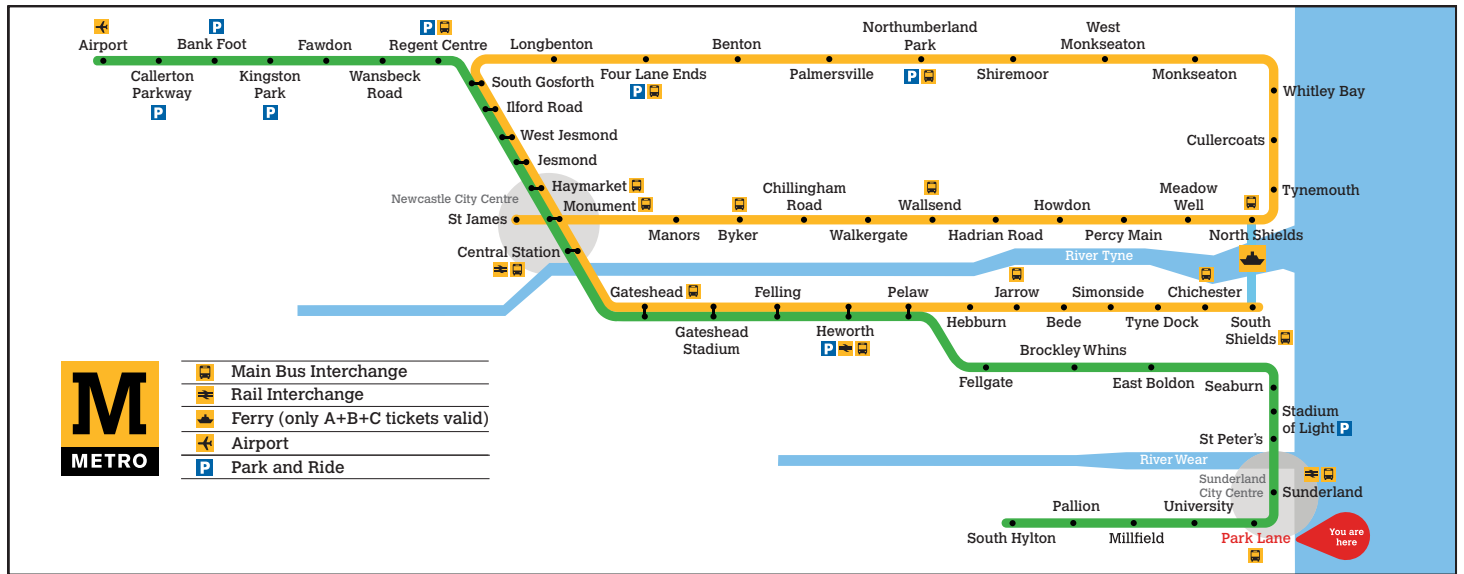

Park Lane

Platform 1

Trains towards South Hylton

- Main Bus Interchange
- Rail Interchange
- Ferry (only A+B+C tickets valid)
- Airport
- Park and Ride