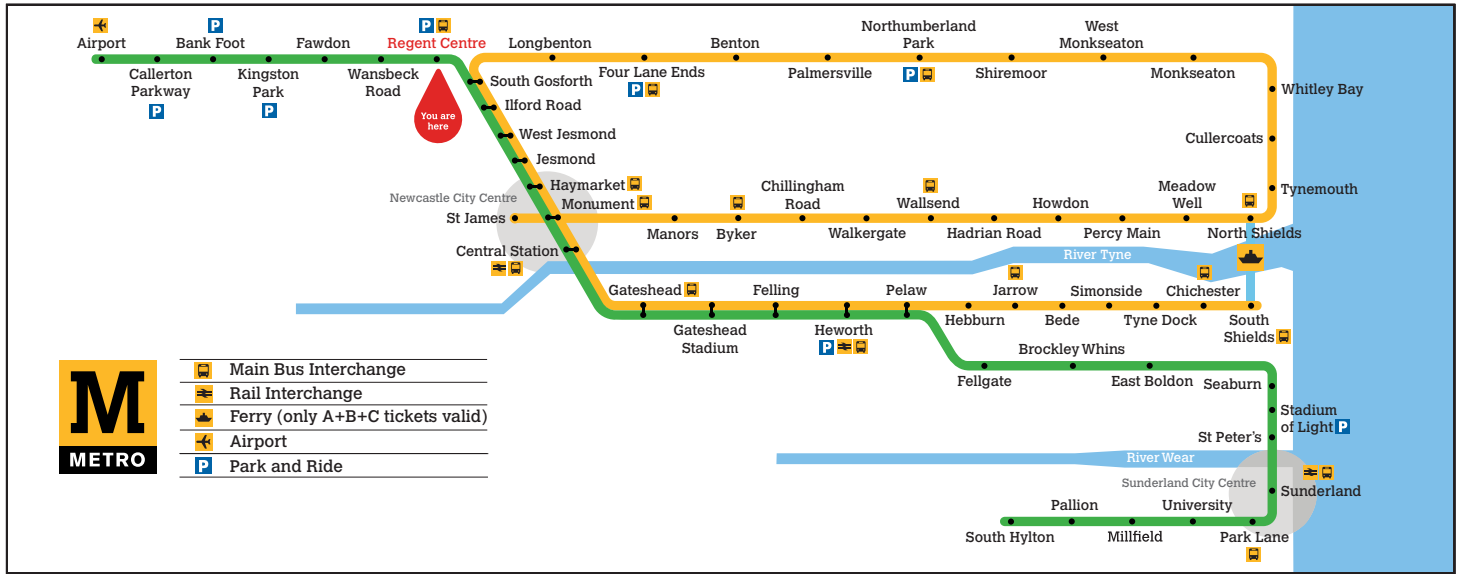

Regent Centre

Platform 1

Trains towards South Hylton

- Main Bus Interchange
- Rail Interchange
- Ferry (only A+B+C tickets valid)
- Airport
- Park and Ride

Towards South Hylton

Monday to Friday

Hour	Minutes
04	58 ^{ss}
05	04 11 ^{ss} 18 29 41 51
06	03 15 27 39 51
07	03 15 27 39 51
08	03 15 27 39 51
09	03 15 27 39 51
10	03 15 27 39 51
11	03 15 27 39 51
12	03 15 27 39 51
13	03 15 27 39 51
14	03 15 27 39 51
15	03 15 27 39 51
16	03 15 27 39 51
17	03 15 27 39 51
18	05 20 35 39 ^a 50
19	05 20 35 50
20	05 20 35 50
21	05 20 35 50
22	05 20 35 50
23	05 ^b 20 ^c

- a** Terminates at South Gosforth
- b** Terminates at Sunderland
- c** Terminates at Pelaw
- d** Terminates at Park Lane
- ss** From Pelaw operates to South Shields

These timetables will change on public holidays - see nexus.org.uk for details.

Towards South Hylton

Daytime Monday to Saturday
Every 12 minutes

Evenings and Sundays
Every 15 minutes

Get the Pop App for the latest service information and to plan your journey

Regent Centre

Platform 2

Trains towards Airport

These timetables will change on public holidays - see nexus.org.uk for details.

Towards Airport

Daytime Monday to Saturday

Every 12 minutes

Evenings and Sundays

Every 15 minutes

Get the Pop App for the latest service information and to plan your journey