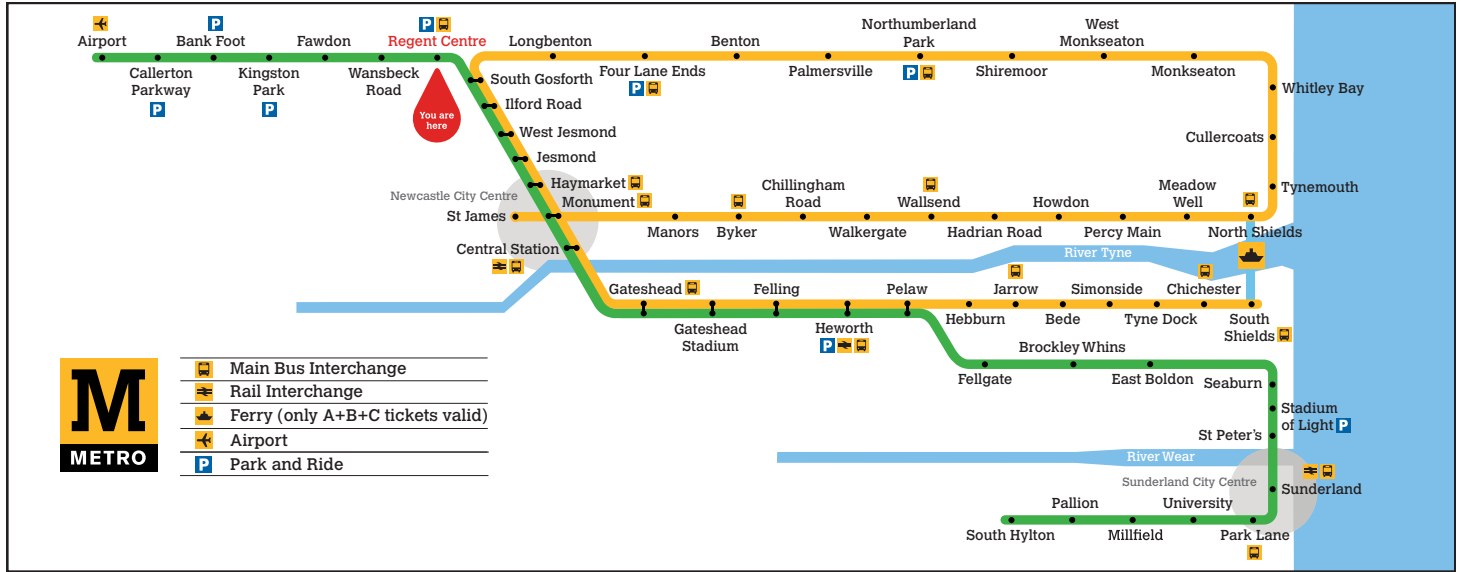

Regent Centre

Platform 1

Trains towards South Hylton

- Main Bus Interchange
- Rail Interchange
- Ferry (only A+B+C tickets valid)
- Airport
- Park and Ride

Towards South Hylton

Monday to Friday

Hour	Minutes
04	58 ^{ss}
05	04 11 ^{ss} 18 29 41 51
06	03 15 27 39 51
07	03 15 27 39 51
08	03 15 27 39 51
09	03 15 27 39 51
10	03 15 27 39 51
11	03 15 27 39 51
12	03 15 27 39 51
13	03 15 27 39 51
14	03 15 27 39 51
15	03 15 27 39 51
16	03 15 27 39 51
17	03 15 27 39 51
18	05 20 35 39 ^a 50
19	05 20 35 50
20	05 20 35 50
21	05 20 35 50
22	05 20 35 50
23	05 ^b 20 ^c

- a** Terminates at South Gosforth
- b** Terminates at Sunderland
- c** Terminates at Pelaw
- d** Terminates at Park Lane
- ss** From Pelaw operates to South Shields

These timetables will change on public holidays - see nexus.org.uk for details.

Towards South Hylton

Daytime Monday to Saturday
Every 12 minutes

Evenings and Sundays
Every 15 minutes

Get the Pop App for the latest service information and to plan your journey

Regent Centre

Platform 2

Trains towards Airport

These timetables will change on public holidays - see nexus.org.uk for details.

Towards Airport

Daytime Monday to Saturday

Every 12 minutes

Evenings and Sundays

Every 15 minutes

Get the Pop App for the latest service information and to plan your journey