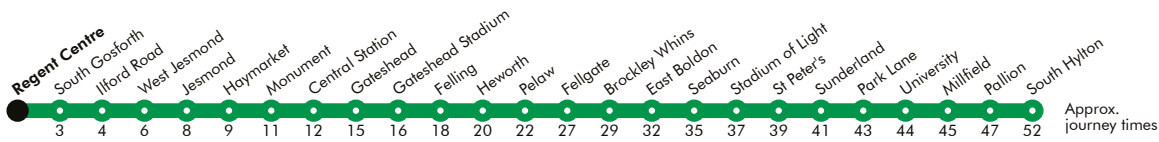

Regent Centre

Platform 1

Trains towards South Hylton

- Main Bus Interchange
- Rail Interchange
- Ferry (only A+B+C tickets valid)
- Airport
- Park and Ride

Towards South Hylton

Monday to Friday

Hour	Minutes
04	58 ^{ss}
05	04 11 ^{ss} 18 29 41 51
06	03 15 27 39 51
07	03 15 27 39 51
08	03 15 27 39 51
09	03 15 27 39 51
10	03 15 27 39 51
11	03 15 27 39 51
12	03 15 27 39 51
13	03 15 27 39 51
14	03 15 27 39 51
15	03 15 27 39 51
16	03 15 27 39 51
17	03 15 27 39 51
18	05 20 35 39 ^a 50
19	05 20 35 50
20	05 20 35 50
21	05 20 35 50
22	05 20 35 50
23	05 ^b 20 ^c

- a** Terminates at South Gosforth
- b** Terminates at Sunderland
- c** Terminates at Pelaw
- d** Terminates at Park Lane
- ss** From Pelaw operates to South Shields

These timetables will change on public holidays - see nexus.org.uk for details.

Towards South Hylton

Daytime Monday to Saturday
Every 12 minutes

Evenings and Sundays
Every 15 minutes

Get the Pop App for the latest service information and to plan your journey

Regent Centre

Platform 2

Trains towards Airport

These timetables will change on public holidays - see nexus.org.uk for details.

Towards Airport

Daytime Monday to Saturday

Every 12 minutes

Evenings and Sundays

Every 15 minutes

Get the Pop App for the latest service information and to plan your journey