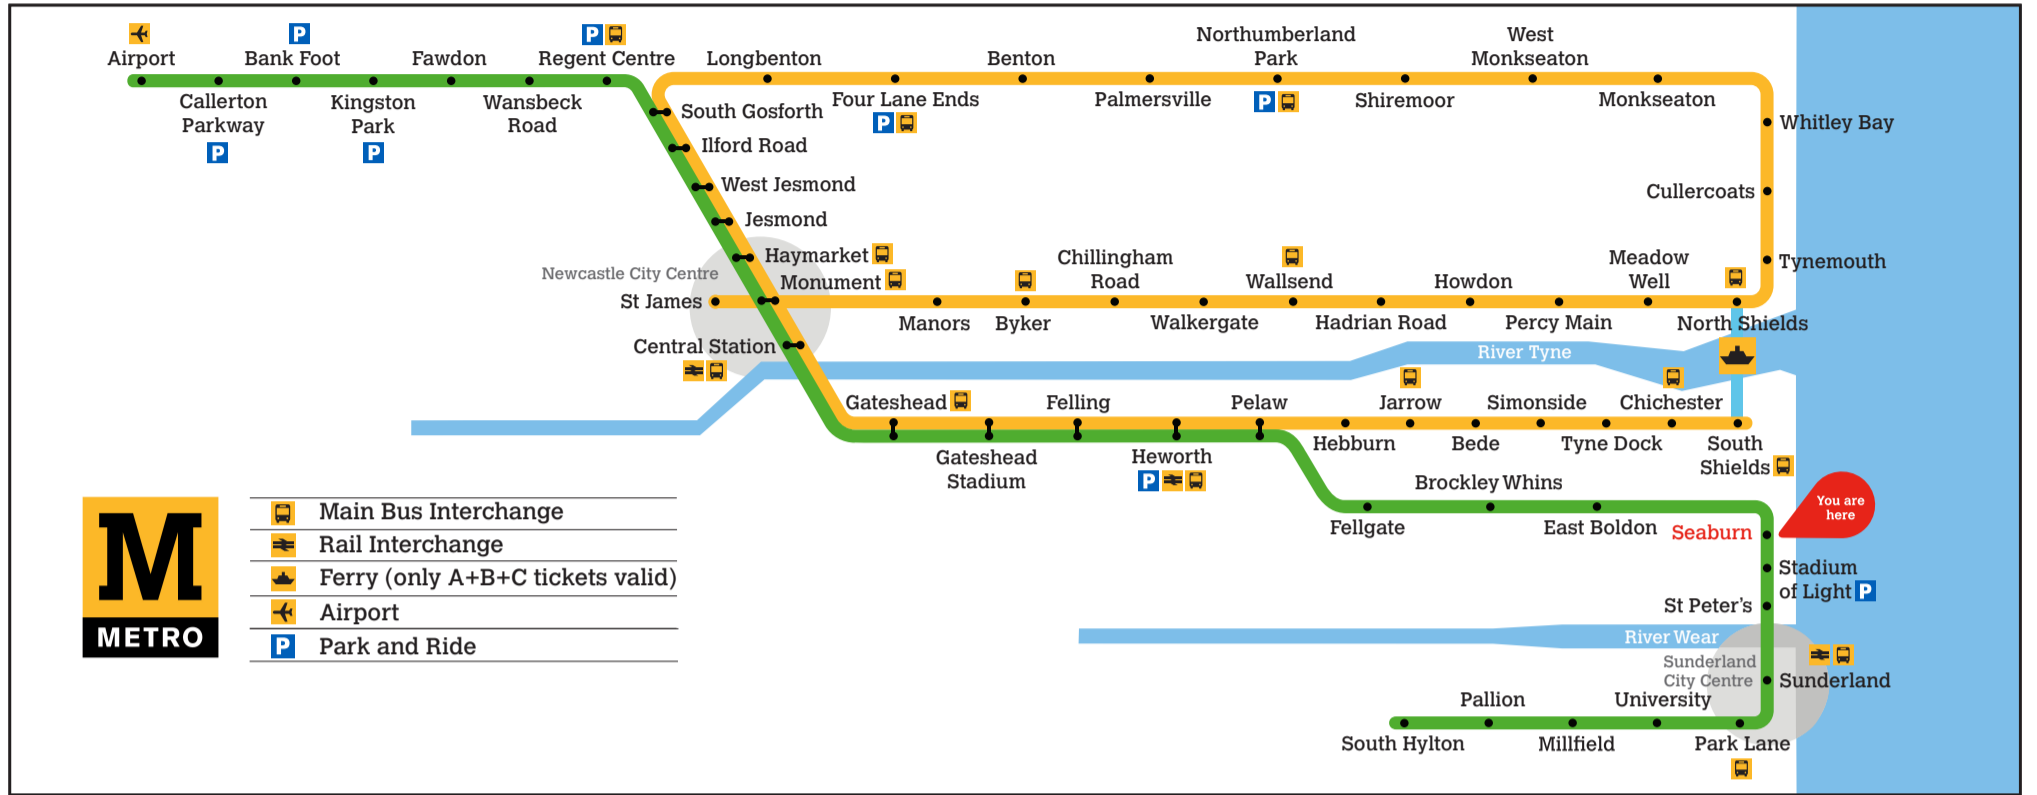

### Trains towards South Hylton

<sup>a</sup> Terminates at Park Lane  
<sup>b</sup> Terminates at Sunderland

These timetables will change on public holidays - see [nexus.org.uk](http://nexus.org.uk) for details.

**Towards South Hylton**

Daytime Monday to Saturday  
**Every 12 minutes**

Evenings and Sundays  
**Every 15 minutes**

Download the free Tyne and Wear Metro App and plan your journey.

### Towards Airport

Daytime Monday to Saturday  
**Every 12 minutes**  
 Evenings and Sundays  
**Every 15 minutes**

Download the free Tyne and Wear Metro App and plan your journey.

[nexus.org.uk/metro](https://nexus.org.uk/metro)