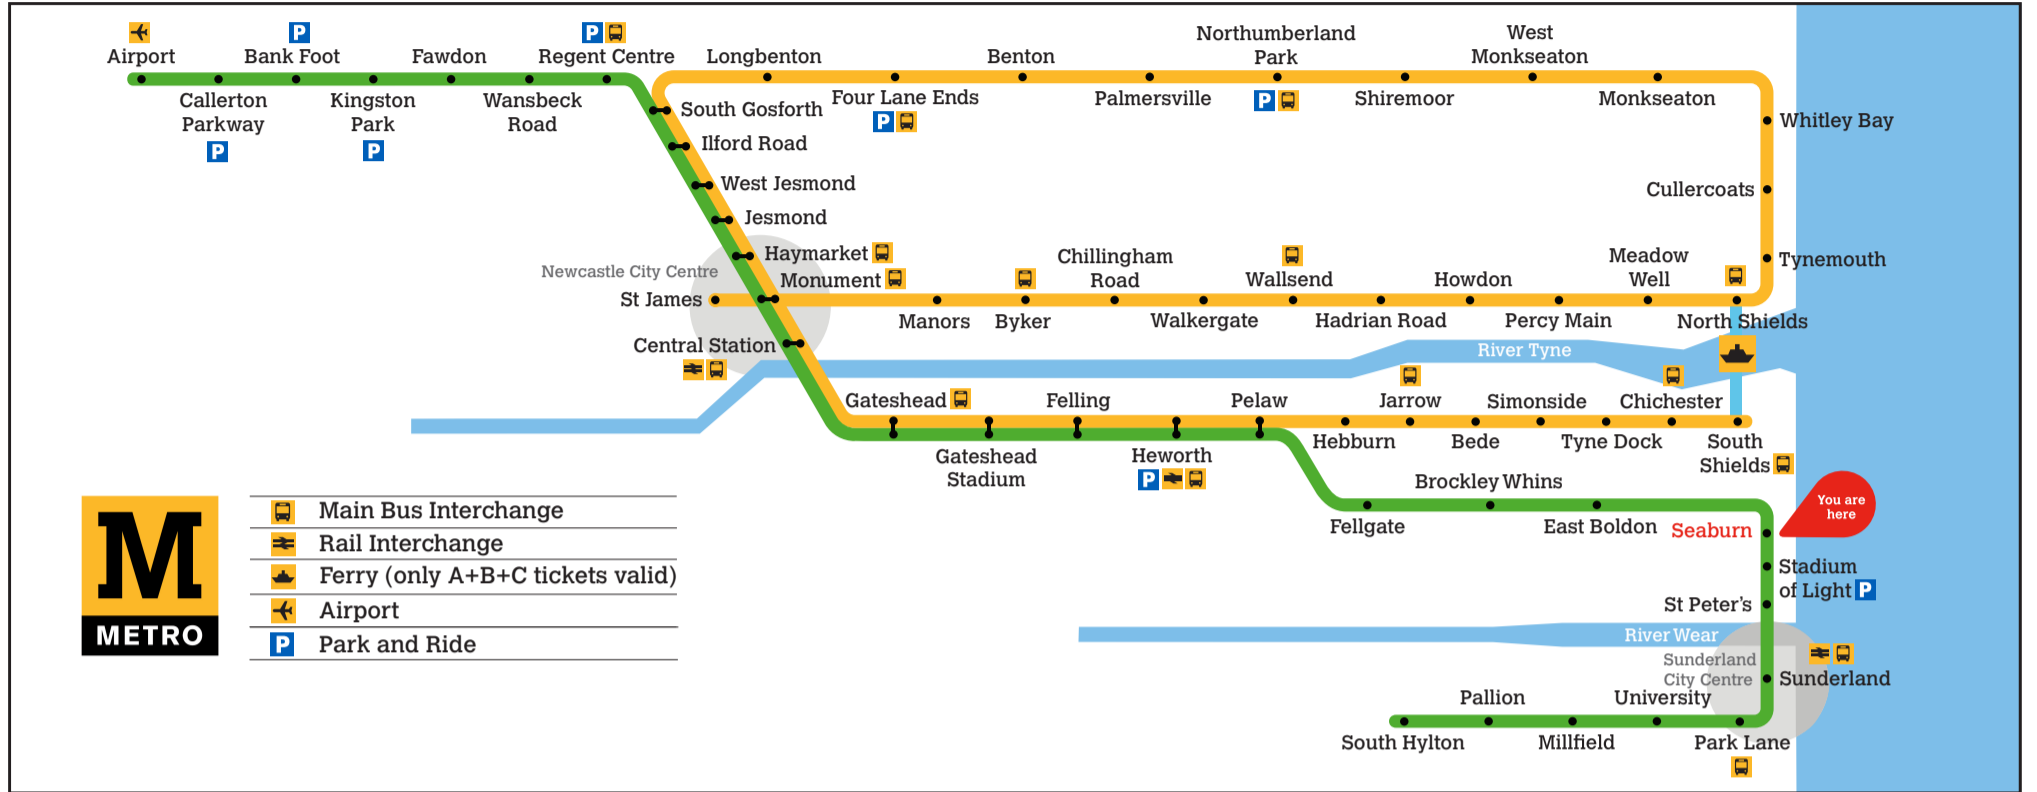

Seaburn

Platform 2

Trains towards Airport