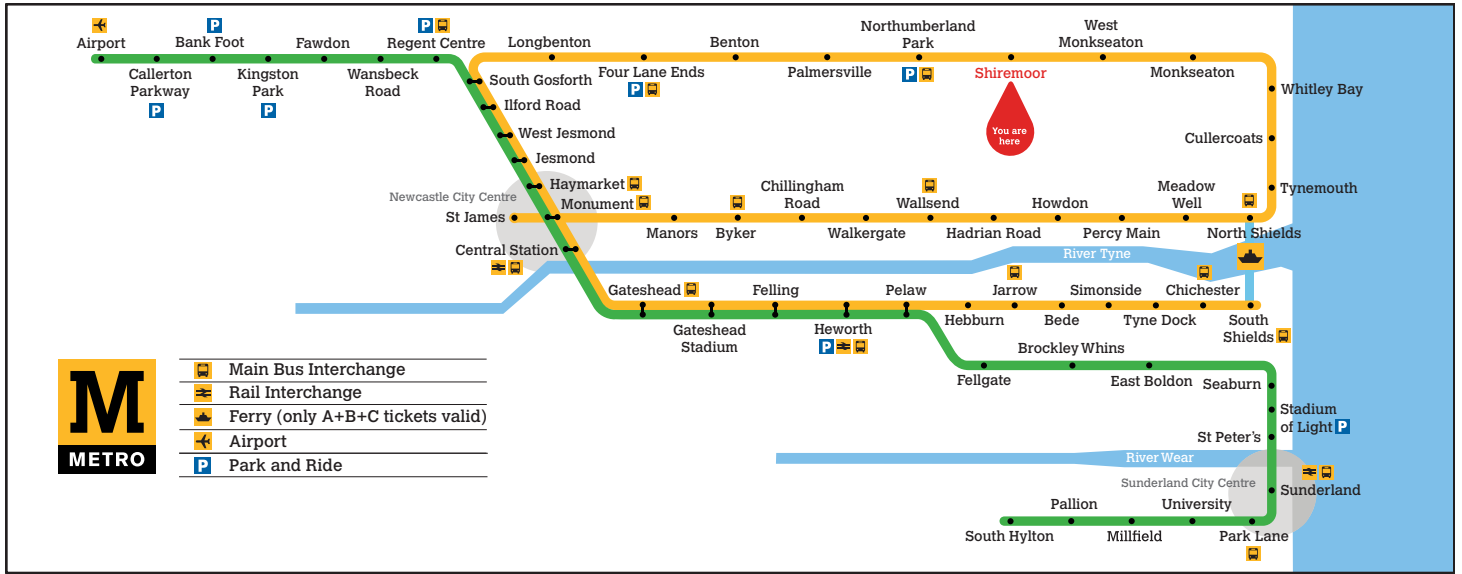

Shiremoor

Platform 2

Trains towards St James via Whitley Bay