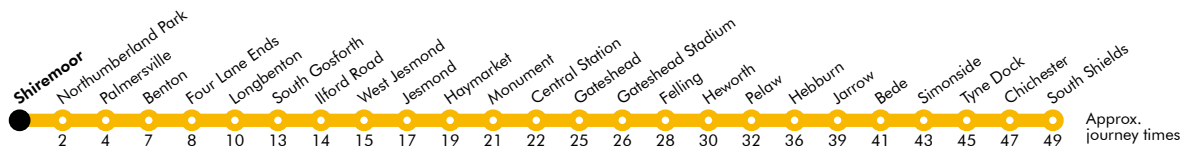

Shiremoor

Platform 1

Trains towards South Shields

- Main Bus Interchange
- Rail Interchange
- Ferry (only A+B+C tickets valid)
- Airport
- Park and Ride

Towards South Shields

Monday to Friday	Saturday	Sunday
Hour Minutes	Hour Minutes	Hour Minutes
05 45	05 48	05
06 11 23 35 47 59	06 18 33 48	06 33
07 11 23 35 47 59	07 03 18 33 48	07 03 33
08 11 23 35 47 59	08 03 18 33 47	08 03 33
09 11 23 35 47 59	09 00 12 24 36 48	09 03 33
10 11 23 35 47 59	10 00 12 24 36 48	10 03 33 48
11 11 23 35 47 59	11 00 12 24 36 48	11 03 18 33 48
12 11 23 35 47 59	12 00 12 24 36 48	12 03 18 33 48
13 11 23 35 47 59	13 00 12 24 36 48	13 03 18 33 48
14 11 23 35 47 59	14 00 12 24 36 48	14 03 18 33 48
15 11 20 35 47 59	15 00 12 24 36 48	15 03 18 33 48
16 11 23 35 47 59	16 00 12 24 36 48	16 03 18 33 48
17 11 23 35 47 59	17 00 12 24 36 48	17 03 18 33 48
18 07 ^b 18 33 48	18 03 18 33 48	18 03 18 33 48
19 03 18 33 48	19 03 18 33 48	19 03 18 33 48
20 03 18 33 48	20 03 18 33 48	20 03 18 33 48
21 03 18 33 48	21 03 18 33 48	21 03 18 33 48
22 03 18 33 48	22 03 18 33 48	22 03 18 33 48
23 03 25 ^b 45 ^a	23 03 25 ^b 45 ^a	23 03 25 ^b 45 ^a
00 15 ^a	00 15 ^a	00 15 ^a

^a Terminates at Longbenton
^b Terminates at Pelaw

These timetables will change on public holidays - see nexus.org.uk for details.

Towards South Shields

Daytime Monday to Saturday
Every 12 minutes

Evenings and Sundays
Every 15 minutes

- ^a Terminates at Monument
- ^b Terminates at Tynemouth
- ^c Terminates at Manors

These timetables will change on public holidays - see nexus.org.uk for details.

Towards St James via Whitley Bay

Daytime Monday to Saturday
Every 12 minutes