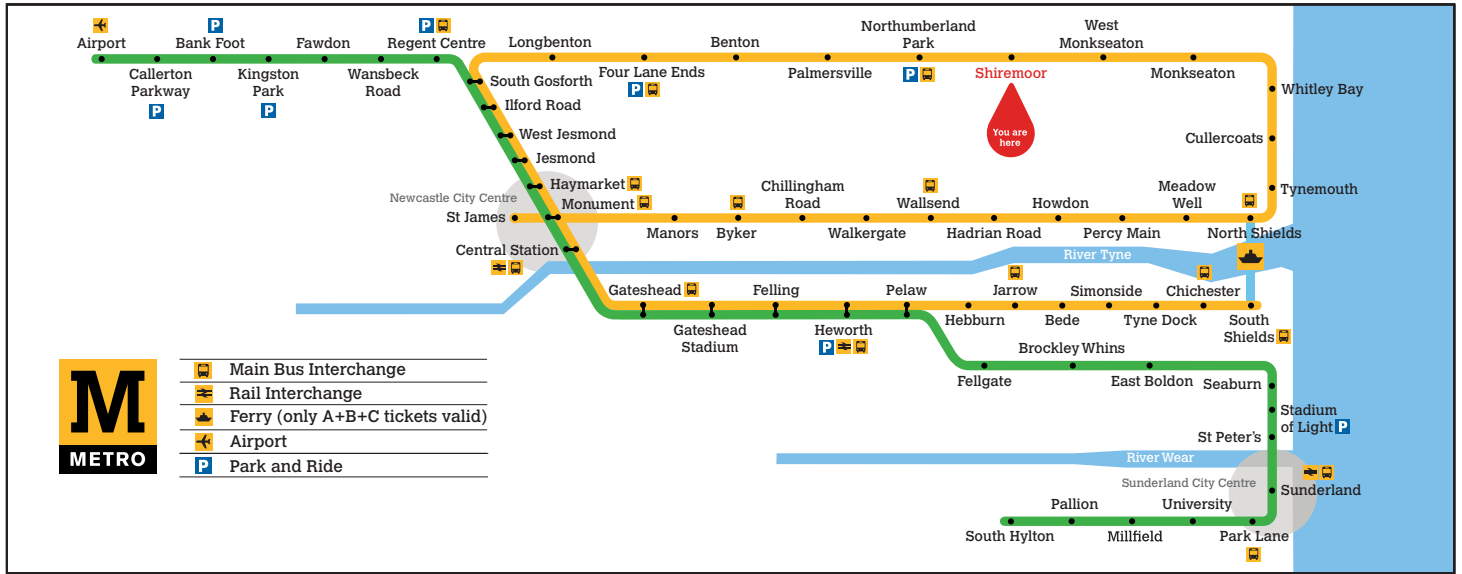

Shiremoor

Platform 1

Trains towards South Shields

- Main Bus Interchange
- Rail Interchange
- Ferry (only A+B+C tickets valid)
- Airport
- Park and Ride

Towards South Shields

Monday to Friday	Saturday	Sunday
Hour Minutes	Hour Minutes	Hour Minutes
05 45	05 48	05
06 11 23 35 47 59	06 18 33 48	06 33
07 11 23 35 47 59	07 03 18 33 48	07 03 33
08 11 23 35 47 59	08 03 18 33 47	08 03 33
09 11 23 35 47 59	09 00 12 24 36 48	09 03 33
10 11 23 35 47 59	10 00 12 24 36 48	10 03 33 48
11 11 23 35 47 59	11 00 12 24 36 48	11 03 18 33 48
12 11 23 35 47 59	12 00 12 24 36 48	12 03 18 33 48
13 11 23 35 47 59	13 00 12 24 36 48	13 03 18 33 48
14 11 23 35 47 59	14 00 12 24 36 48	14 03 18 33 48
15 11 20 35 47 59	15 00 12 24 36 48	15 03 18 33 48
16 11 23 35 47 59	16 00 12 24 36 48	16 03 18 33 48
17 11 23 35 47 59	17 00 12 24 36 48	17 03 18 33 48
18 07 ^b 18 33 48	18 03 18 33 48	18 03 18 33 48
19 03 18 33 48	19 03 18 33 48	19 03 18 33 48
20 03 18 33 48	20 03 18 33 48	20 03 18 33 48
21 03 18 33 48	21 03 18 33 48	21 03 18 33 48
22 03 18 33 48	22 03 18 33 48	22 03 18 33 48
23 03 25 ^b 45 ^a	23 03 25 ^b 45 ^a	23 03 25 ^b 45 ^a
00 15 ^a	00 15 ^a	00 15 ^a

^a Terminates at Longbenton
^b Terminates at Pelaw

These timetables will change on public holidays - see nexus.org.uk for details.

Towards South Shields

Daytime Monday to Saturday
Every 12 minutes

Evenings and Sundays
Every 15 minutes

- ^a Terminates at Monument
- ^b Terminates at Tynemouth
- ^c Terminates at Manors

These timetables will change on public holidays - see nexus.org.uk for details.

Towards St James via Whitley Bay

Daytime Monday to Saturday
Every 12 minutes

Evenings and Sundays
Every 15 minutes

Get the Pop App for the latest service information and to plan your journey