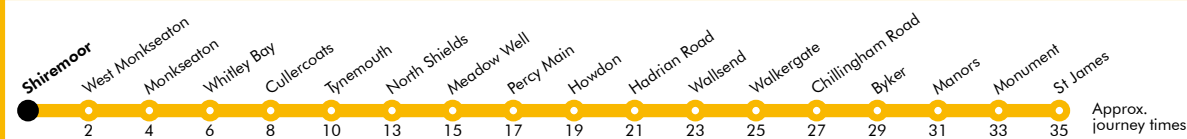

^a Terminates at Longbenton
^b Terminates at Pelaw

These timetables will change on public holidays - see nexus.org.uk for details.

Towards South Shields

Daytime Monday to Saturday
Every 12 minutes

Evenings and Sundays
Every 15 minutes

Get the Pop App for the latest service information and to plan your journey

Shiremoor

Platform 2

Trains towards St James via Whitley Bay

Towards St James via Whitley Bay

Monday to Friday	Saturday	Sunday
Hour Minutes	Hour Minutes	Hour Minutes
05 26 40 55	05 31 51 ^b	05 18 48
06 10 22 34 46 58	06 01 16 31 46	06 18 48
07 10 22 34 46 58	07 01 16 31 46	07 18 48
08 10 22 34 46 58	08 01 16 31 46	08 18 48
09 10 22 34 46 58	09 01 16 31 46	09 16 46
10 10 22 34 46 58	10 01 16 31 44 56	10 16 31 46
11 10 22 34 46 58	11 09 21 33 45 57	11 01 16 31 46
12 10 22 34 46 58	12 09 21 33 45 57	12 01 16 31 46
13 10 22 34 46 58	13 09 21 33 45 57	13 01 16 31 46
14 10 22 34 46 58	14 09 21 33 45 57	14 01 16 31 46
15 10 22 34 46 58	15 09 21 33 45 57	15 01 16 31 46
16 10 22 34 46 58	16 09 21 33 45 57	16 01 16 31 46
17 10 22 34 46 58	17 09 21 33 45 57	17 01 16 31 46
18 10 22 35 46	18 08 20 32 46	18 01 16 31 46
19 01 16 31 46	19 01 16 31 46	19 01 16 31 46
20 01 16 31 46	20 01 16 31 46	20 01 16 31 46
21 01 16 31 46	21 01 16 31 46	21 01 16 31 46
22 01 16 31 46	22 01 16 31 46	22 01 16 31 46
23 01 16 31 ^a 46 ^c	23 01 16 31 ^a 46 ^c	23 01 16 31 ^a 46 ^c
00 01 ^c	00 01 ^c	00 01 ^c

- ^a Terminates at Monument
- ^b Terminates at Tynemouth
- ^c Terminates at Manors

These timetables will change on public holidays - see nexus.org.uk for details.

Towards St James via Whitley Bay

Daytime Monday to Saturday
Every 12 minutes

Evenings and Sundays
Every 15 minutes

Get the Pop App for the latest service information and to plan your journey