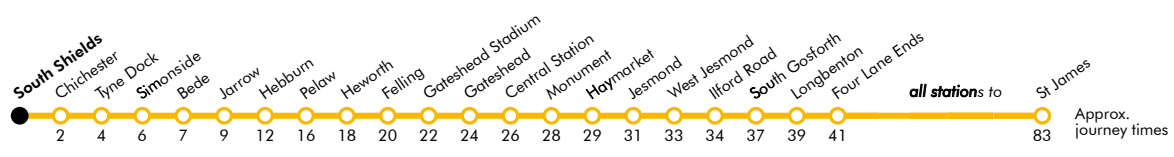

### Trains towards St James via Whitley Bay

## Towards St James via Whitley Bay

Monday to Friday			Saturday			Sunday				
Hour	Minutes	Minutes	Hour	Minutes	Minutes	Hour	Minutes	Minutes		
05	44	56	05	48		05				
06	08	20	06	11	26	06	03	33		
07	08	20	07	11	26	07	03	33		
08	08	20	08	11	26	08	03	27	57	
09	08	20	09	10	26	09	27	56		
10	08	20	10	06	18	10	11	26	41	56
11	08	20	11	06	18	11	11	26	41	56
12	08	20	12	06	18	12	11	26	41	56
13	08	20	13	06	18	13	11	26	41	56
14	08	20	14	06	18	14	11	26	41	56
15	08	20	15	06	18	15	11	26	41	56
16	08	20	16	06	18	16	11	26	41	56
17	08	20	17	06	18	17	11	26	41	56
18	10	20 <sup>a</sup>	18	12	26	18	11	26	41	56
19	11	26	19	11	26	19	11	26	41	56
20	11	26	20	11	26	20	11	26	41	56
21	11	26	21	11	26	21	11	26	41	56
22	11	26	22	11	26	22	11	26	41	56 <sup>b</sup>
23	11 <sup>c</sup>	26 <sup>d</sup>	23	11 <sup>c</sup>	26 <sup>d</sup>	23	11 <sup>c</sup>	26 <sup>d</sup>	41 <sup>d</sup>	56 <sup>d</sup>

- a Terminates at South Gosforth
- b Terminates at Monument via Whitley Bay
- c Terminates at Manors
- d Terminates at Benton

These timetables will change on public holidays - see [nexus.org.uk](http://nexus.org.uk) for details.

**Towards St James via Whitley Bay**

Daytime Monday to Saturday  
**Every 12 minutes**

Evenings and Sundays  
**Every 15 minutes**

Download the free Tyne and Wear Metro App and plan your journey.