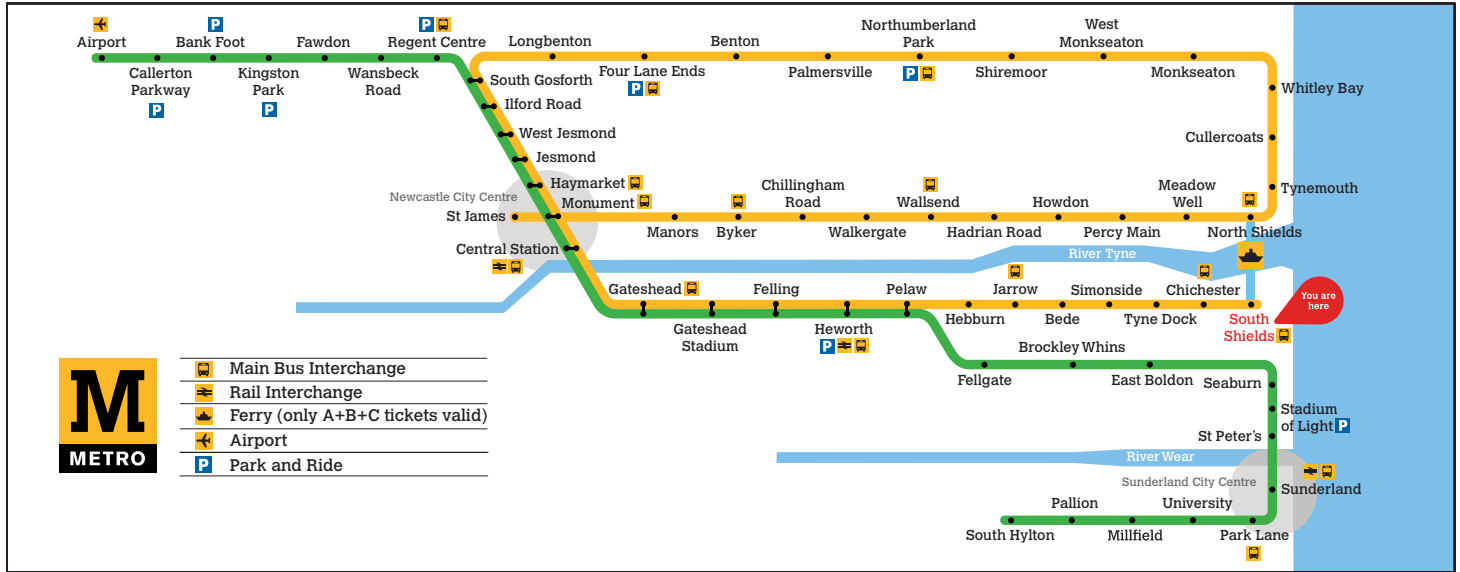

### Trains towards St James via Whitley Bay

## Towards St James via Whitley Bay

Monday to Friday			Saturday			Sunday				
Hour	Minutes	Minutes	Hour	Minutes	Minutes	Hour	Minutes	Minutes		
05	44	56	05	48		05				
06	08	20	06	11	26	06	03	33		
07	08	20	07	11	26	07	03	33		
08	08	20	08	11	26	08	03	27	57	
09	08	20	09	10	26	09	27	56		
10	08	20	10	06	18	10	11	26	41	56
11	08	20	11	06	18	11	11	26	41	56
12	08	20	12	06	18	12	11	26	41	56
13	08	20	13	06	18	13	11	26	41	56
14	08	20	14	06	18	14	11	26	41	56
15	08	20	15	06	18	15	11	26	41	56
16	08	20	16	06	18	16	11	26	41	56
17	08	20	17	06	18	17	11	26	41	56
18	10	20 <sup>a</sup>	18	12	26	18	11	26	41	56
19	11	26	19	11	26	19	11	26	41	56
20	11	26	20	11	26	20	11	26	41	56
21	11	26	21	11	26	21	11	26	41	56
22	11	26	22	11	26	22	11	26	41	56 <sup>b</sup>
23	11 <sup>c</sup>	26 <sup>d</sup>	23	11 <sup>c</sup>	26 <sup>d</sup>	23	11 <sup>c</sup>	26 <sup>d</sup>	41 <sup>d</sup>	56 <sup>d</sup>

- a Terminates at South Gosforth
- b Terminates at Monument via Whitley Bay
- c Terminates at Manors
- d Terminates at Benton

These timetables will change on public holidays - see [nexus.org.uk](http://nexus.org.uk) for details.

**Towards St James via Whitley Bay**

Daytime Monday to Saturday  
**Every 12 minutes**

Evenings and Sundays  
**Every 15 minutes**

Download the free Tyne and Wear Metro App and plan your journey.