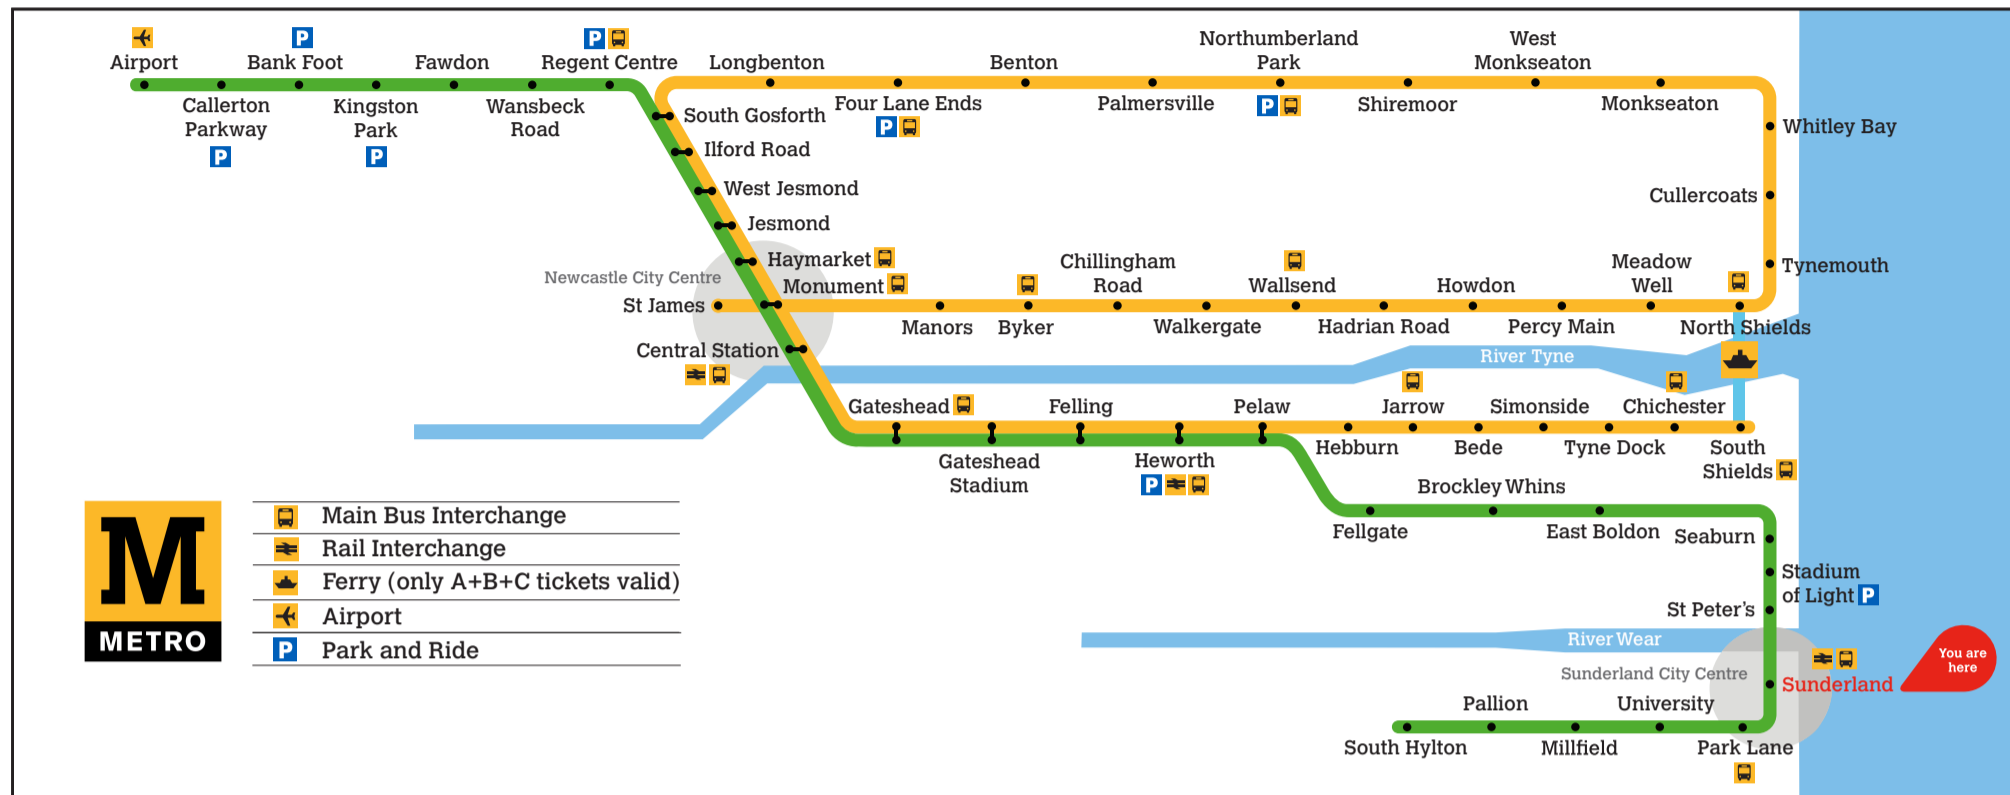

### Trains towards South Hylton

Evenings and Sundays  
**Every 15 minutes**

Download the free Tyne and Wear Metro App and plan your journey.

[nexus.org.uk/metro](http://nexus.org.uk/metro)

Displayed April 2021

<sup>a</sup> Terminates at South Gosforth  
<sup>b</sup> Terminates at Regent Centre

These timetables will change on public holidays - see [nexus.org.uk](http://nexus.org.uk) for details.

**Towards Airport**

Daytime Monday to Saturday  
**Every 12 minutes**

Evenings and Sundays  
**Every 15 minutes**

Download the free Tyne and Wear Metro App and plan your journey.

[nexus.org.uk/metro](http://nexus.org.uk/metro)