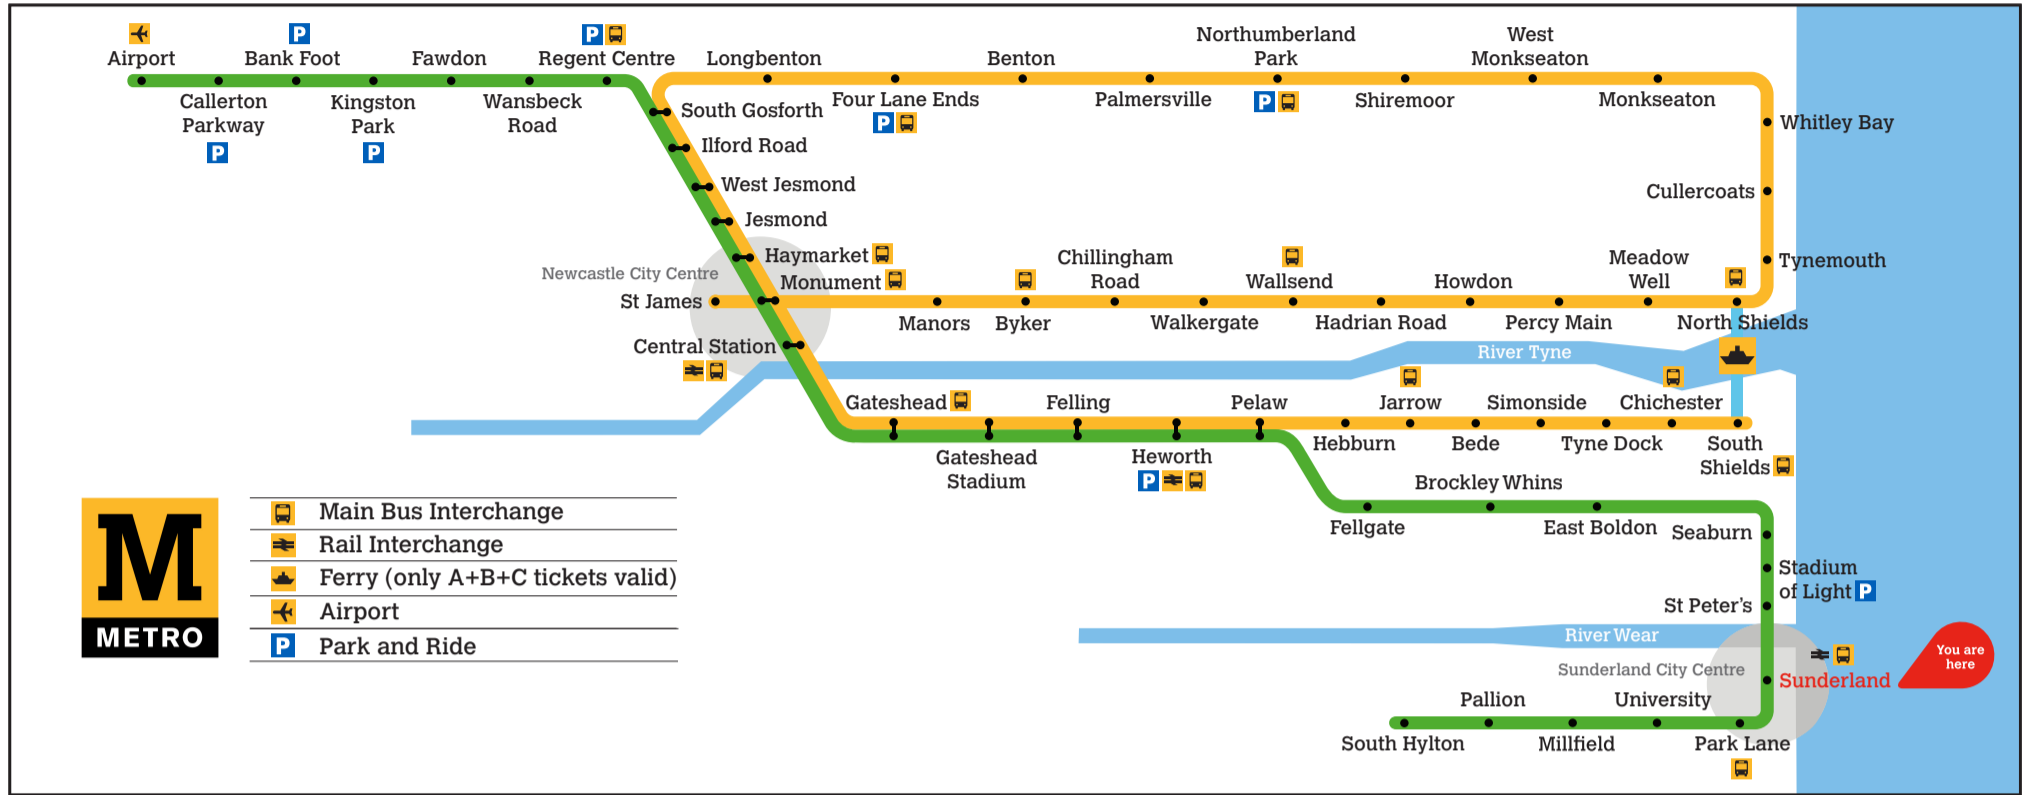

Evenings and Sundays  
**Every 15 minutes**

Download the free Tyne and Wear Metro App and plan your journey.

[nexus.org.uk/metro](http://nexus.org.uk/metro)

Displayed April 2021

### Trains towards Airport

<sup>a</sup> Terminates at South Gosforth  
<sup>b</sup> Terminates at Regent Centre

These timetables will change on public holidays - see [nexus.org.uk](http://nexus.org.uk) for details.

**Towards Airport**

Daytime Monday to Saturday  
**Every 12 minutes**

Evenings and Sundays  
**Every 15 minutes**

Download the free Tyne and Wear Metro App and plan your journey.

[nexus.org.uk/metro](http://nexus.org.uk/metro)