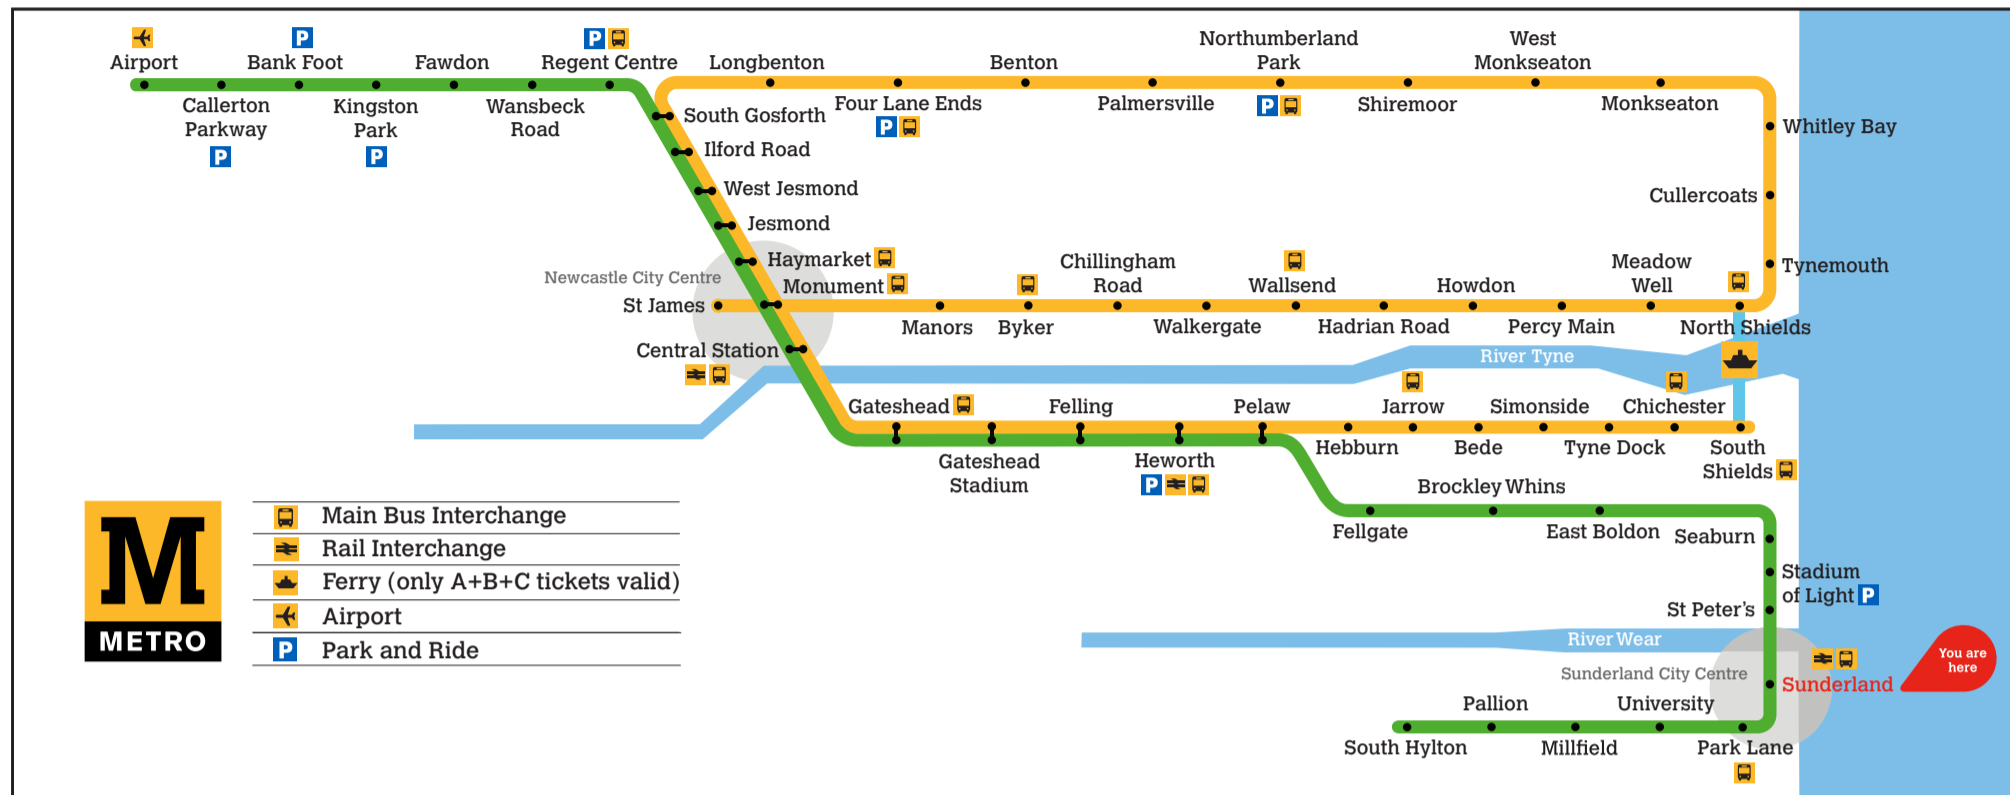

Sunderland

Platform 2

Trains towards South Hylton