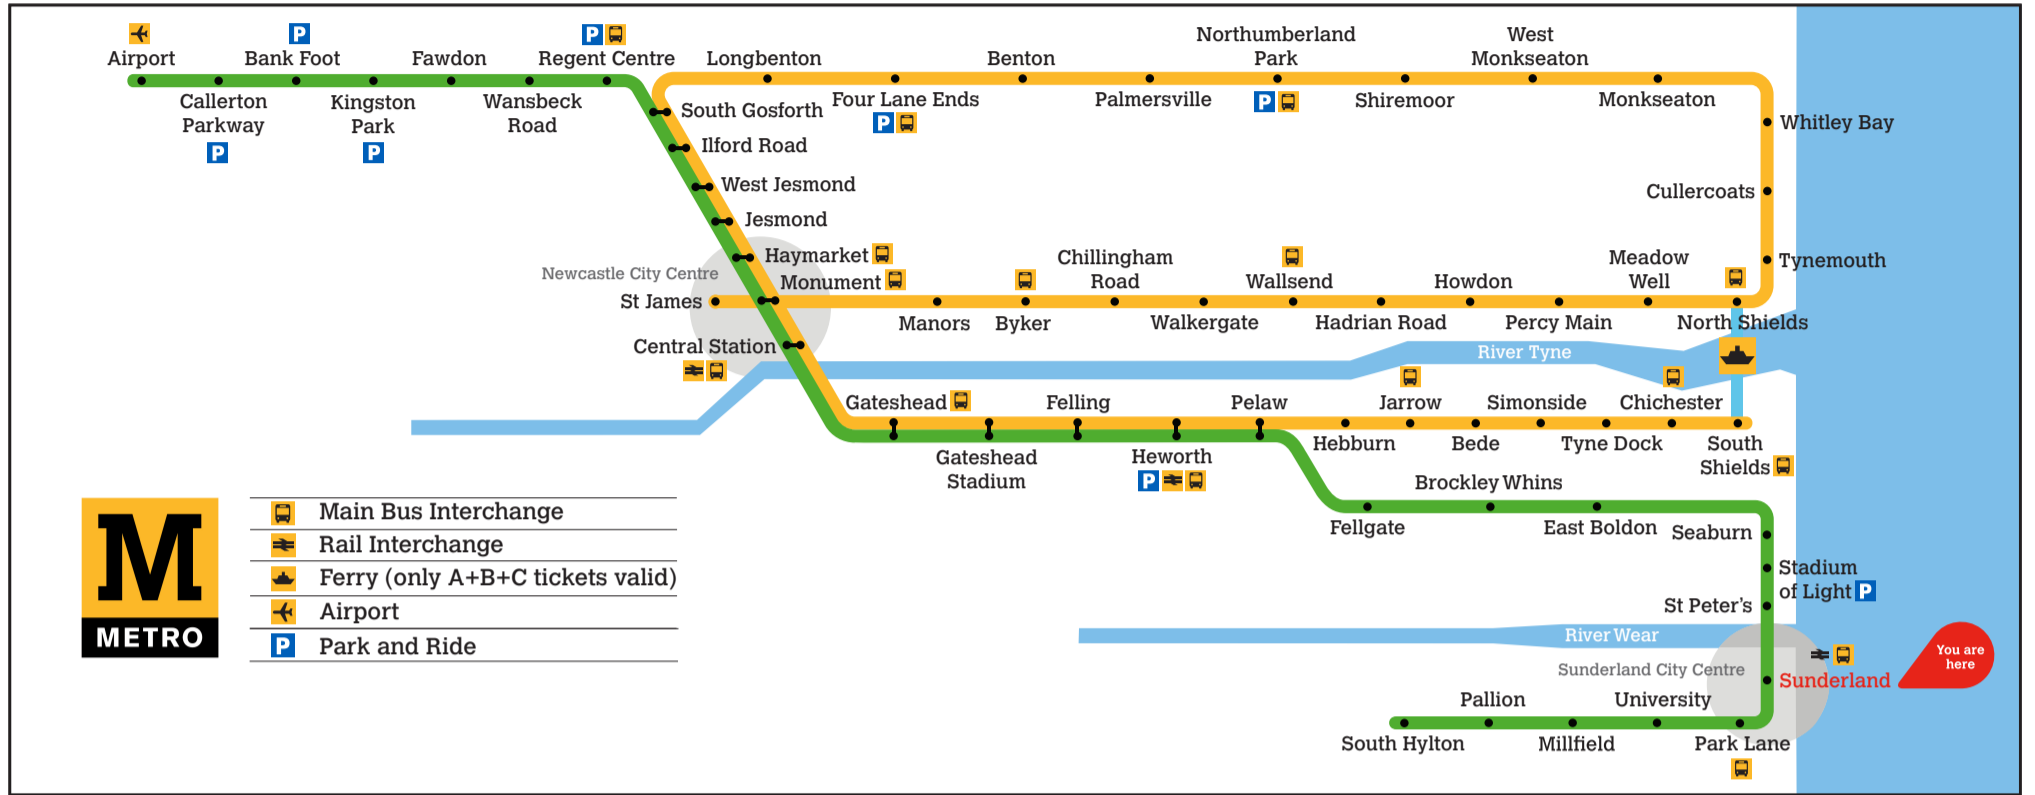

^a Terminates at Park Lane

These timetables will change on public holidays - see nexus.org.uk for details.

Towards South Hylton

Daytime Monday to Saturday
Every 12 minutes
 Evenings and Sundays
Every 15 minutes

Download the free Tyne and Wear Metro App and plan your journey.

nexus.org.uk/metro

Displayed May 2022

Sunderland

Platform 3

Trains towards Airport

Towards Airport

Monday to Friday	Saturday	Sunday
05 50	05 53	05
06 12 24 36 48	06 16 32 47	06
07 00 12 24 36 48	07 02 18 32 47	07 16 46
08 00 12 24 36 48	08 02 17 32 47	08 10 40
09 00 12 23 36 48	09 02 17 35 47 59	09 10 40
10 00 12 24 36 48	10 11 23 35 47 59	10 02 17 32 47
11 00 12 24 36 48	11 11 23 35 47 59	11 02 17 32 47
12 00 12 24 36 48	12 11 23 35 47 59	12 02 17 32 47
13 00 12 24 36 48	13 11 23 35 47 59	13 02 17 32 47
14 00 12 24 36 48	14 11 23 35 47 59	14 02 17 32 47
15 00 12 24 36 48	15 11 23 35 47 59	15 02 17 32 47
16 00 12 24 36 48	16 11 23 35 47 59	16 02 17 32 47
17 00 12 24 37 49	17 11 23 35 48	17 02 17 33 47
18 02 17 32 41b 47	18 02 17 32 42b 47	18 02 17 32 47
19 02 17 32 47	19 02 17 32 47	19 02 17 32 47
20 02 17 33 47	20 02 17 32 47	20 02 17 33 47
21 02 17 32 47	21 02 17 32 47	21 02 17 32 47
22 02 17 32 47	22 02 17 32 47	22 02 17 32 47
23 02 17a 27b 42a 51a 57a	23 02 17a 27b 42a 51a 57a	23 02 17a 27b 42a 51a 57a

a Terminates at Regent Centre
b Terminates at South Gosforth

These timetables will change on public holidays - see nexus.org.uk for details.

Towards Airport

Daytime Monday to Saturday
Every 12 minutes

Evenings and Sundays
Every 15 minutes

Download the free Tyne and Wear Metro App and plan your journey.

nexus.org.uk/metro

Displayed May 2022