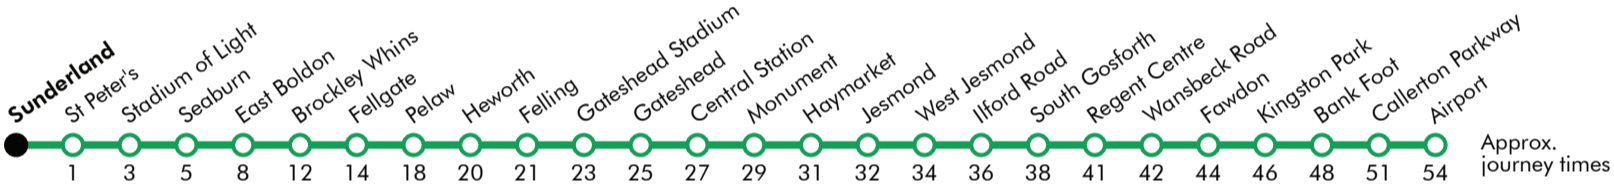

Download the free Tyne and Wear Metro App and plan your journey.

nexus.org.uk/metro

Displayed May 2022

Sunderland

Platform 3

Trains towards Airport

Towards Airport

Monday to Friday	Saturday	Sunday
05 50	05 53	05
06 12 24 36 48	06 16 32 47	06
07 00 12 24 36 48	07 02 18 32 47	07 16 46
08 00 12 24 36 48	08 02 17 32 47	08 10 40
09 00 12 23 36 48	09 02 17 35 47 59	09 10 40
10 00 12 24 36 48	10 11 23 35 47 59	10 02 17 32 47
11 00 12 24 36 48	11 11 23 35 47 59	11 02 17 32 47
12 00 12 24 36 48	12 11 23 35 47 59	12 02 17 32 47
13 00 12 24 36 48	13 11 23 35 47 59	13 02 17 32 47
14 00 12 24 36 48	14 11 23 35 47 59	14 02 17 32 47
15 00 12 24 36 48	15 11 23 35 47 59	15 02 17 32 47
16 00 12 24 36 48	16 11 23 35 47 59	16 02 17 32 47
17 00 12 24 37 49	17 11 23 35 48	17 02 17 33 47
18 02 17 32 41b 47	18 02 17 32 42b 47	18 02 17 32 47
19 02 17 32 47	19 02 17 32 47	19 02 17 32 47
20 02 17 33 47	20 02 17 32 47	20 02 17 33 47
21 02 17 32 47	21 02 17 32 47	21 02 17 32 47
22 02 17 32 47	22 02 17 32 47	22 02 17 32 47
23 02 17a 27b 42a 51a 57a	23 02 17a 27b 42a 51a 57a	23 02 17a 27b 42a 51a 57a

a Terminates at Regent Centre
b Terminates at South Gosforth

These timetables will change on public holidays - see nexus.org.uk for details.

Towards Airport

Daytime Monday to Saturday
Every 12 minutes

Evenings and Sundays
Every 15 minutes