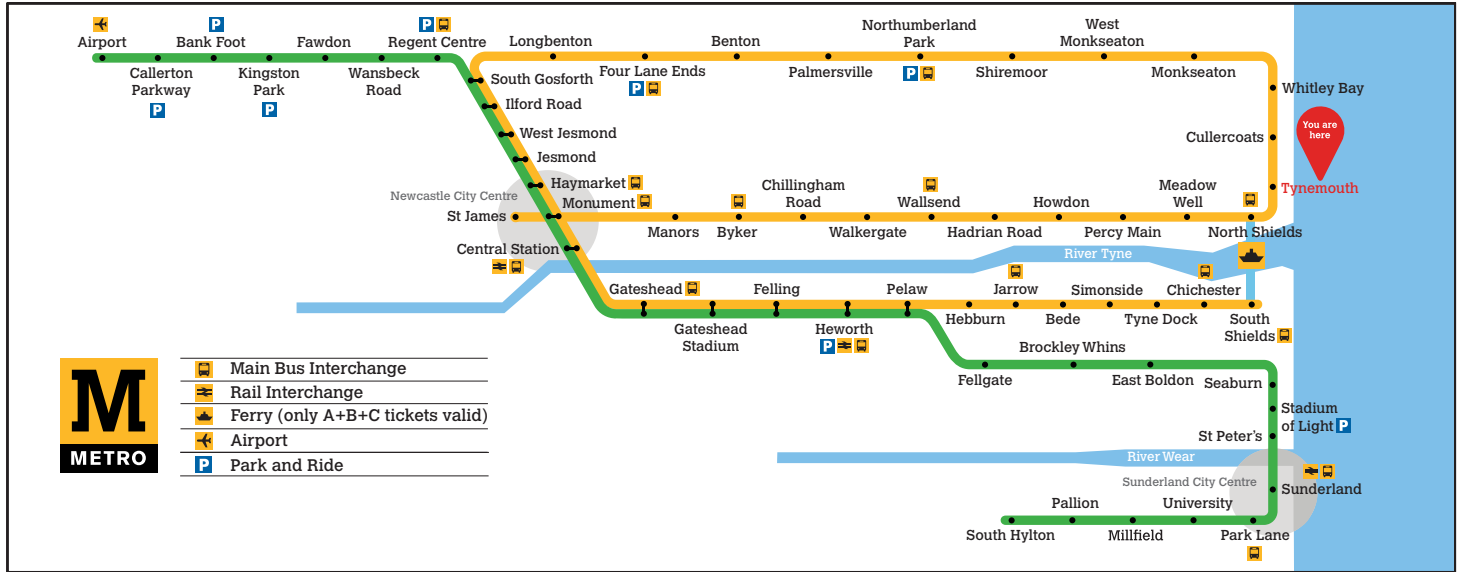

Tynemouth

Platform 1

Trains towards South Shields via Whitley Bay