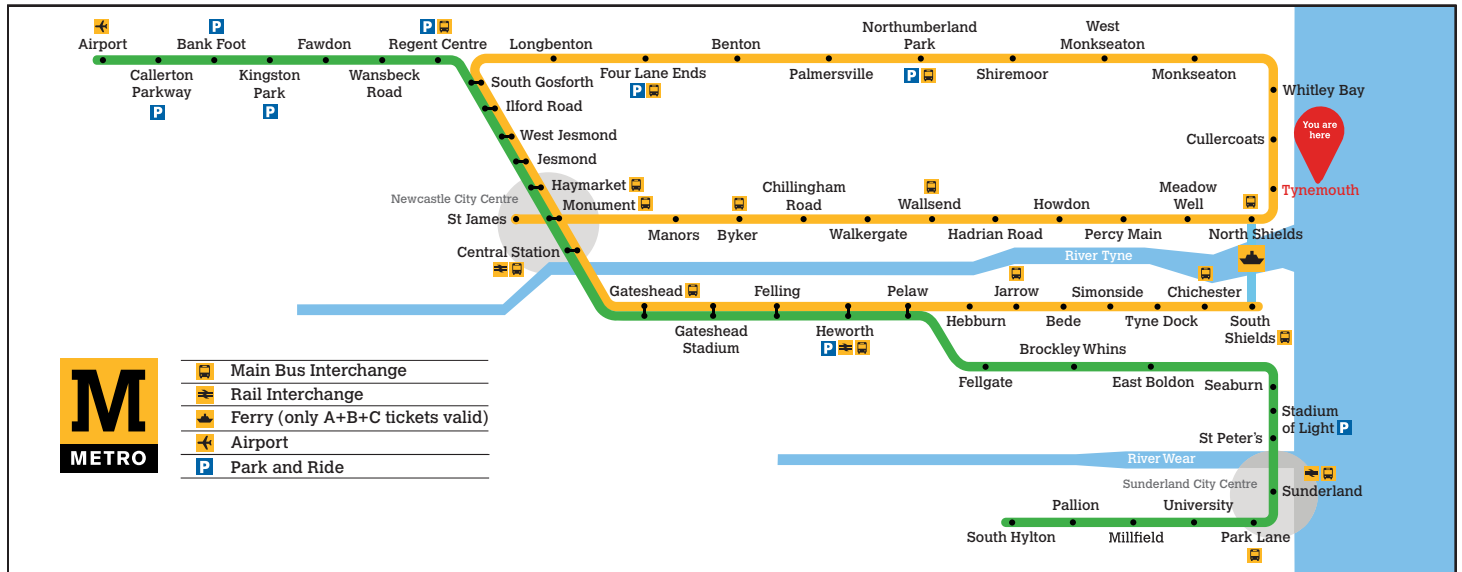

Tynemouth

Platform 2

Trains towards St James

- Main Bus Interchange
- Rail Interchange
- Ferry (only A+B+C tickets valid)
- Airport
- Park and Ride