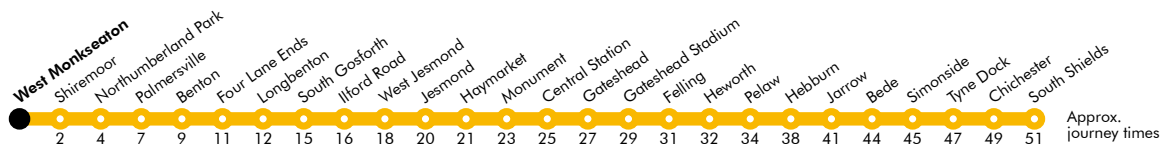

West Monkseaton

Platform 1

Trains towards South Shields

- Main Bus Interchange
- Rail Interchange
- Ferry (only A+B+C tickets valid)
- Airport
- Park and Ride

Towards South Shields

Monday to Friday					Saturday					Sunday				
Hour Minutes					Hour Minutes					Hour Minutes				
05	42				05	45				05	30			
06	08	20	32	44	06	15	30	45		06	30			
07	08	20	32	44	07	00	15	30	45	07	00	30		
08	08	20	32	44	08	00	15	30	44	08	00	30		
09	08	20	32	44	09	10	22	34	46	09	00	30		
10	08	20	32	44	10	10	22	34	46	10	00	30	45	
11	08	20	32	44	11	10	22	34	46	11	00	15	30	45
12	08	20	32	44	12	10	22	34	46	12	00	15	30	45
13	08	20	32	44	13	10	22	34	46	13	00	15	30	45
14	08	20	32	44	14	10	22	34	46	14	00	15	30	45
15	08	18	32	44	15	10	22	34	46	15	00	15	30	45
16	08	20	32	44	16	10	22	34	46	16	00	15	30	45
17	08	20	32	44	17	10	22	34	45	17	00	15	30	45
18	04b	15	30	45	18	00	15	30	45	18	00	15	30	45
19	00	15	30	45	19	00	15	30	45	19	00	15	30	45
20	00	15	30	45	20	00	15	30	45	20	00	15	30	45
21	00	15	30	45	21	00	15	30	45	21	00	15	30	45
22	00	15	30	45	22	00	15	30	45	22	00	15	30	45
23	00	23b	43a		23	00	23b	43a		23	00	23b	43a	
00	13a				00	13a				00	13a			

a Terminates at Longbenton
b Terminates at Pelaw

These timetables will change on public holidays - see nexus.org.uk for details.

Towards South Shields

Daytime Monday to Saturday
Every 12 minutes

Evenings and Sundays
Every 15 minutes

- ^a Terminates at Monument
- ^b Terminates at Tynemouth
- ^c Terminates at Manors

These timetables will change on public holidays - see nexus.org.uk for details.

Towards St James via Whitley Bay

Daytime Monday to Saturday
Every 12 minutes