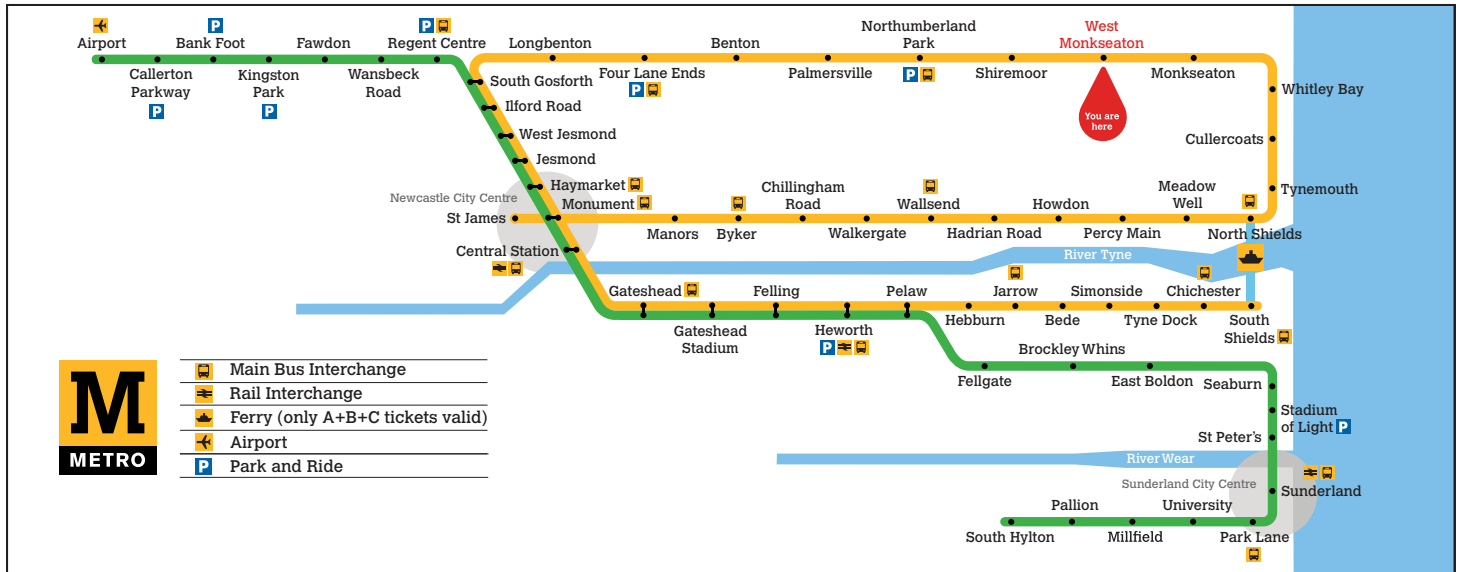

West Monkseaton

Platform 2

Trains towards St James via Whitley Bay