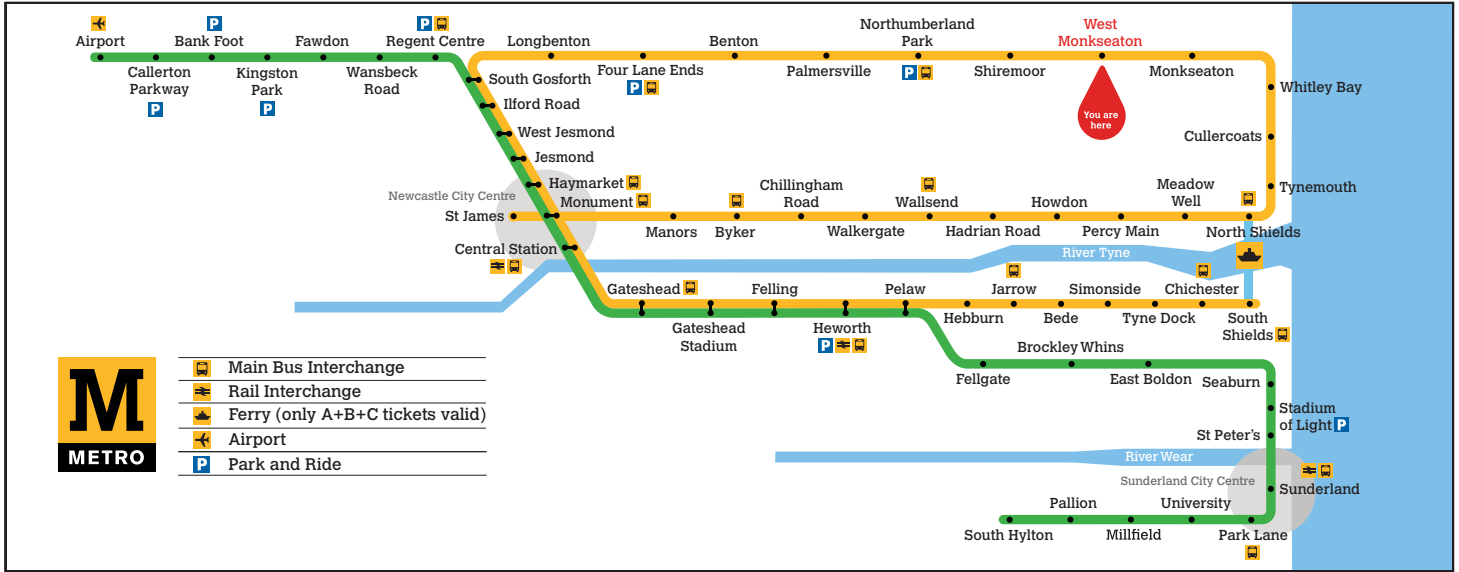

West Monkseaton

Platform 1

Trains towards South Shields

- Main Bus Interchange
- Rail Interchange
- Ferry (only A+B+C tickets valid)
- Airport
- Park and Ride

Towards South Shields

Monday to Friday					Saturday					Sunday				
Hour Minutes					Hour Minutes					Hour Minutes				
05	42				05	45				05	30			
06	08	20	32	44	06	15	30	45		06	30			
07	08	20	32	44	07	00	15	30	45	07	00	30		
08	08	20	32	44	08	00	15	30	44	08	00	30		
09	08	20	32	44	09	10	22	34	46	09	00	30		
10	08	20	32	44	10	10	22	34	46	10	00	30	45	
11	08	20	32	44	11	10	22	34	46	11	00	15	30	45
12	08	20	32	44	12	10	22	34	46	12	00	15	30	45
13	08	20	32	44	13	10	22	34	46	13	00	15	30	45
14	08	20	32	44	14	10	22	34	46	14	00	15	30	45
15	08	18	32	44	15	10	22	34	46	15	00	15	30	45
16	08	20	32	44	16	10	22	34	46	16	00	15	30	45
17	08	20	32	44	17	10	22	34	45	17	00	15	30	45
18	04b	15	30	45	18	00	15	30	45	18	00	15	30	45
19	00	15	30	45	19	00	15	30	45	19	00	15	30	45
20	00	15	30	45	20	00	15	30	45	20	00	15	30	45
21	00	15	30	45	21	00	15	30	45	21	00	15	30	45
22	00	15	30	45	22	00	15	30	45	22	00	15	30	45
23	00	23b	43a		23	00	23b	43a		23	00	23b	43a	
00	13a				00	13a				00	13a			

a Terminates at Longbenton
b Terminates at Pelaw

These timetables will change on public holidays - see nexus.org.uk for details.

Towards South Shields

Daytime Monday to Saturday
Every 12 minutes

Evenings and Sundays
Every 15 minutes

- ^a Terminates at Monument
- ^b Terminates at Tynemouth
- ^c Terminates at Manors

These timetables will change on public holidays - see nexus.org.uk for details.

Towards St James via Whitley Bay

Daytime Monday to Saturday
Every 12 minutes

Evenings and Sundays
Every 15 minutes

Get the Pop App for the latest service information and to plan your journey