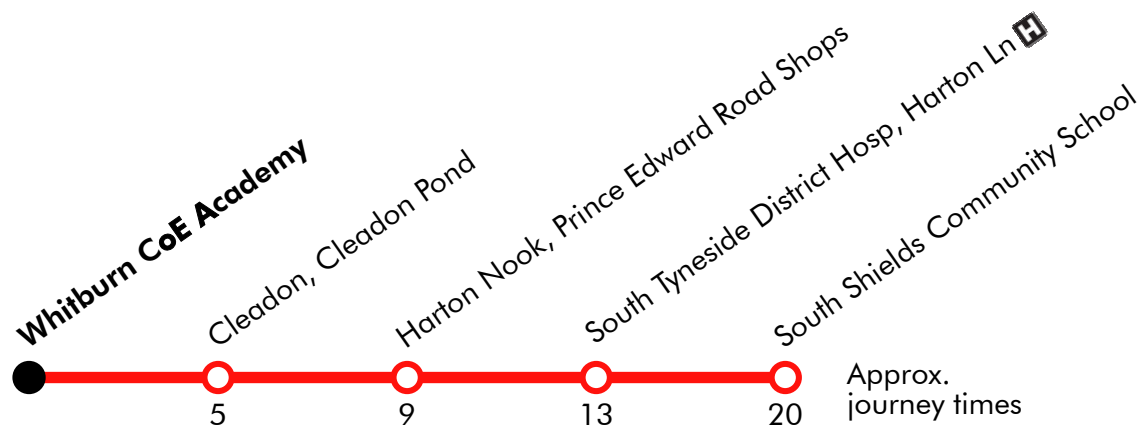

S525**Jarrow - Simonside Monkton School - St Wilfrid's RC College**

Stagecoach

Effective from: 04/09/2023

**Monday to Friday**

Jarrow Bus Station	0730
Primrose	0739
Falmouth Drive	0744
Perth Avenue	0752
Simonside Monkton Schools	0758
South Tyneside District Hosp, Harton Ln	0806
St Wilfrid's RC College	0810

Via: Jarrow Bus Station, Howard Street, Monkton Terrace, Springwell Road, Primrose Terrace, Roman Road, Leam Lane, Lynton Avenue, Taunton Avenue, Falmouth Drive, Lynton Avenue, Stanhope Road, Leam Lane, Edinburgh Road, Perth Avenue, Dame Flora Robson Avenue, Wenlock Road, Green Lane, Boldon Lane, Harton Lane, Temple Park Road, Allotment Gardens

S525

Whitburn CoE Academy - Harton Nook - South Shields School

Effective from: 01/09/2022

Aline

Monday to Friday

Whitburn CoE Academy	1540
Cleadon, Cleadon Pond	1545
Harton Nook, Prince Edward Road Shops	1549
South Tyneside District Hosp, Harton Ln	1553
South Shields School	1600

Via: Eastfields, Sunderland Road, Shields Road, Sunderland Road, Prince Edward Road, King George Road, Harton Lane, Boldon Lane, Whiteleas Way, Nevinson Avenue