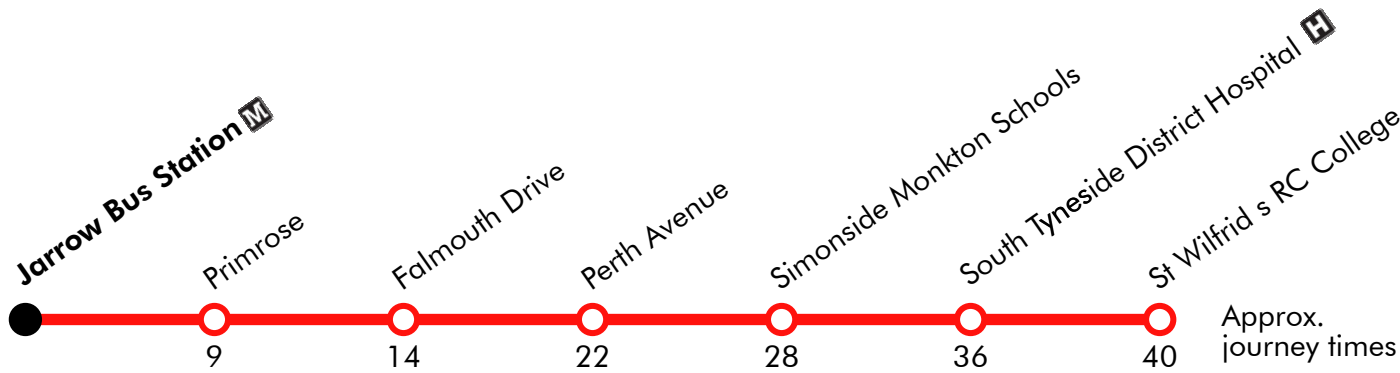

S525**Jarrow - Simonside Monkton School - St Wilfrid's RC College**

Stagecoach

Effective from: 04/09/2023

**Monday to Friday**

Jarrow Bus Station	0730
Primrose	0739
Falmouth Drive	0744
Perth Avenue	0752
Simonside Monkton Schools	0758
South Tyneside District Hosp, Harton Ln	0806
St Wilfrid's RC College	0810

Via: Jarrow Bus Station, Howard Street, Monkton Terrace, Springwell Road, Primrose Terrace, Roman Road, Leam Lane, Lynton Avenue, Taunton Avenue, Falmouth Drive, Lynton Avenue, Stanhope Road, Leam Lane, Edinburgh Road, Perth Avenue, Dame Flora Robson Avenue, Wenlock Road, Green Lane, Boldon Lane, Harton Lane, Temple Park Road, Allotment Gardens

S525

Whitburn CoE Academy - Harton Nook - South Shields School

Effective from: 01/09/2022

Aline

Monday to Friday

Whitburn CoE Academy	1540
Cleadon, Cleadon Pond	1545
Harton Nook, Prince Edward Road Shops	1549
South Tyneside District Hosp, Harton Ln	1553
South Shields School	1600

Via: Eastfields, Sunderland Road, Shields Road, Sunderland Road, Prince Edward Road, King George Road, Harton Lane, Boldon Lane, Whiteleas Way, Nevinson Avenue