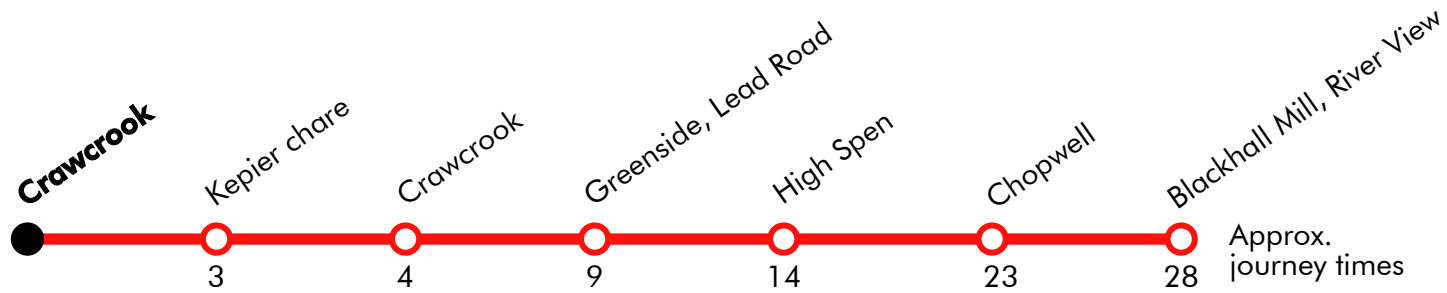

R7

Blackhall Mill - High Spen - Crawcrook

Go North East

Effective from: 14/11/2023

**Monday to Friday**

Blackhall Mill, River View	0928	1028	1228	1328
Chopwell	0934	1034	1234	1334
High Spen	0943	1043	1243	1343
Greenside	0948	1048	1248	1348
Crawcrook	0953	1053	1253	1353

R7

Crawcrook - Greenside - Blackhall Mill

Effective from: 14/11/2023

Go North East

Monday to Friday

Crawcrook	0957	1057	1257	1357
Keping Chare	1000	1100	1300	1400
Crawcrook	1001	1101	1301	1401
Greenside, Lead Road	1006	1106	1306	1406
High Spen	1011	1111	1311	1411
Chopwell	1020	1120	1320	1420
Blackhall Mill, River View	1025	1125	1325	1425