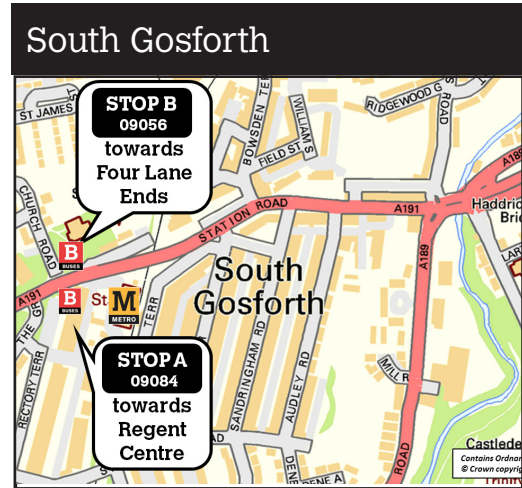

Replacement bus stop locations

All day Saturday 29 June until about 6pm Sunday 30 June
No trains between South Gosforth and Four Lane Ends

Replacement bus service number 900 between Regent Centre and Four Lane Ends

When using the replacement bus service, take care when crossing roads.