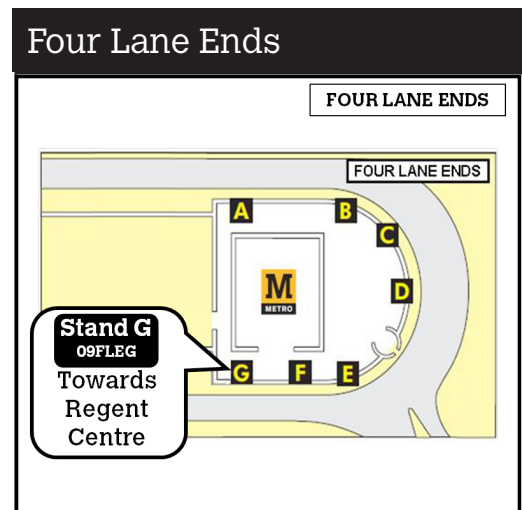

Replacement bus stop locations

All day Saturday 29 June until about 6pm Sunday 30 June
No trains between South Gosforth and Four Lane Ends

Replacement bus service number 900 between Regent Centre and Four Lane Ends

When using the replacement bus service, take care when crossing roads.