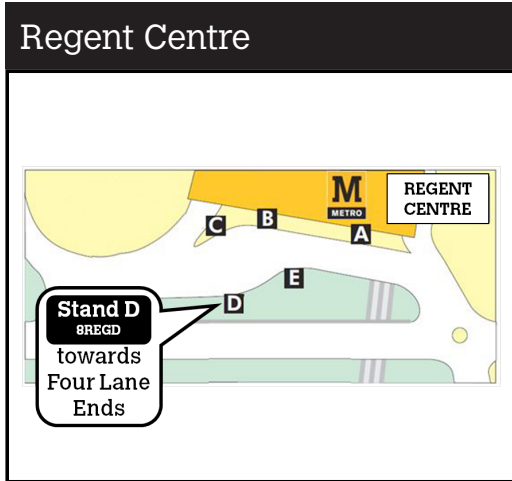

Replacement bus stop locations

All day Saturday 29 June until about 6pm Sunday 30 June
No trains between South Gosforth and Four Lane Ends

Replacement bus service number 900 between Regent Centre and Four Lane Ends

When using the replacement bus service, take care when crossing roads.