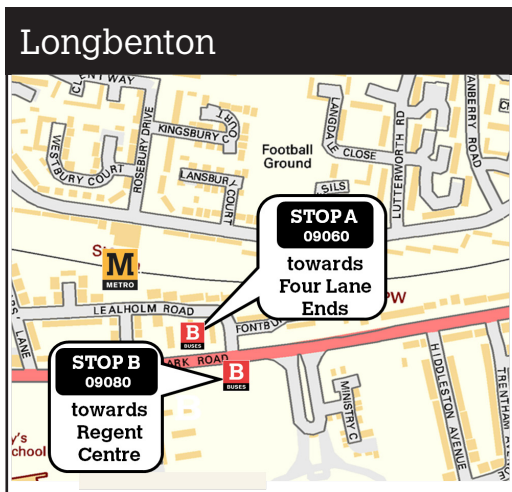

Replacement bus stop locations

All day Saturday 29 June until about 6pm Sunday 30 June
No trains between South Gosforth and Four Lane Ends

Replacement bus service number 900 between Regent Centre and Four Lane Ends

When using the replacement bus service, take care when crossing roads.