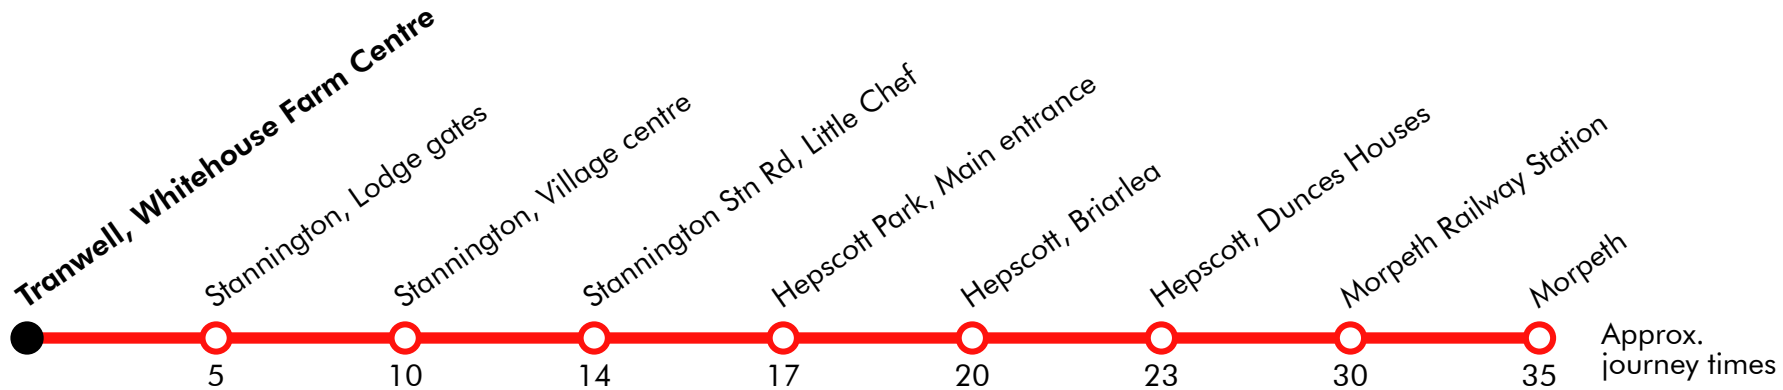

S1

Whitehouse Farm - Stannington - Morpeth

P C L Travel: 01661 834 955

Effective from: 19/03/2018

Monday to Friday

Notes:

Sch

Tranwell, Whitehouse Farm Centre	0800	0920	1120	1320	1420	1620	1730
Stannington, Lodge gates	0805	0925	1125	1325	1425	1625	1735
Stannington, Village centre	0810	0930	1130	1330	1430	1630	1740
Clifton, High Clifton	0815					1635	1745
Northumberland County Hall	0818					1638	1748
Stannington Stn Rd, Little Chef		0934	1134	1334	1434		
Hepscott Park, Main entrance		0937	1137	1337	1437		
Hepscott, Briarlea		0940	1140	1340	1440		
Hepscott, Dunces Houses		0943	1143	1343	1443		
Morpeth Railway Station	0821	0950	1150	1350	1450	1641	1751
Morpeth	0825	0955	1155	1355	1455	1645	1755
Chantry School, Chantry School	0835	....	....	....	....	....	....

Sch Operates on School days only