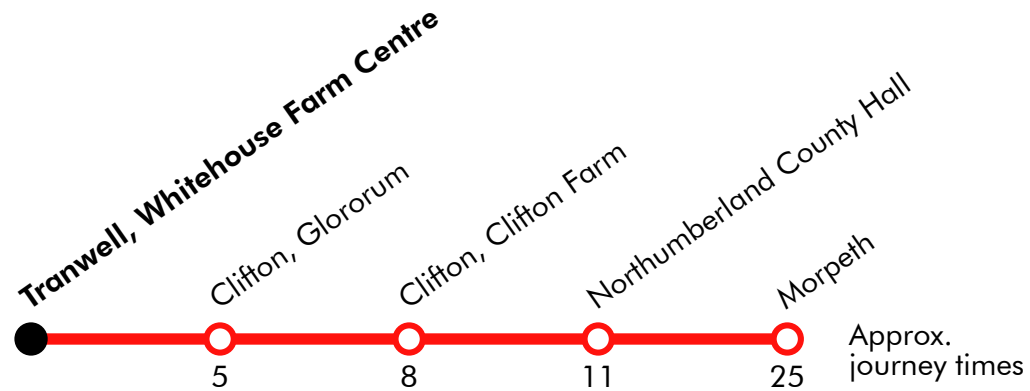

S2

Whitehouse Farm - Morpeth

Effective from: 19/05/2019

P C L Travel: 07800 849 916

Monday to Friday

Tranwell, Whitehouse Farm Centre	1030	1230
Clifton, Glororum	1035	1235
Clifton, Clifton Farm	1038	1238
Northumberland County Hall	1041	1241
Morpeth	1055	1255

Saturday

Tranwell, Whitehouse Farm Centre	1030	1230
Clifton, Glororum	1035	1235
Clifton, Clifton Farm	1038	1238
Northumberland County Hall	1041	1241
Morpeth	1055	1255

Via: Bet's Hill, Glororum Farm Cottages, A197, Castle Bank, Damside, Sanderson Arcade