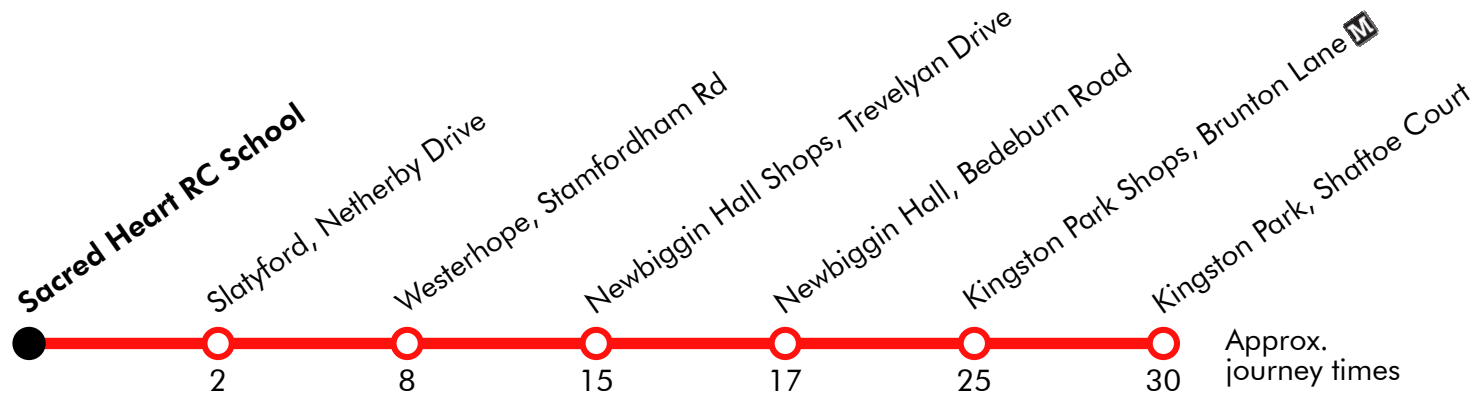

S134 Sacred Heart Catholic High School - Westerhope - Fawdon Go North East

Effective from: 01/09/2021

Monday to Friday

Sacred Heart Catholic High School	1540
Slatyford, Netherby Drive	1537
Westerhope, Stamfordham Rd-Beaumont Terr	1543
Newbiggin Hall Shops, Trevelyan Drive	1550
Newbiggin Hall, Bedeburn Road	1552
Kingston Park Shops, Brunton Lane	1600
Kingston Park, Shaftoe Court	1605

Via: N/a, Fenham Hall Drive, Netherby Drive, Stamfordham Road, Newbiggin Lane, Trevelyan Drive, Bedeburn Road, Main Road, Tudor Way, Brunton Lane, Windsor Way, Kingston Park Road