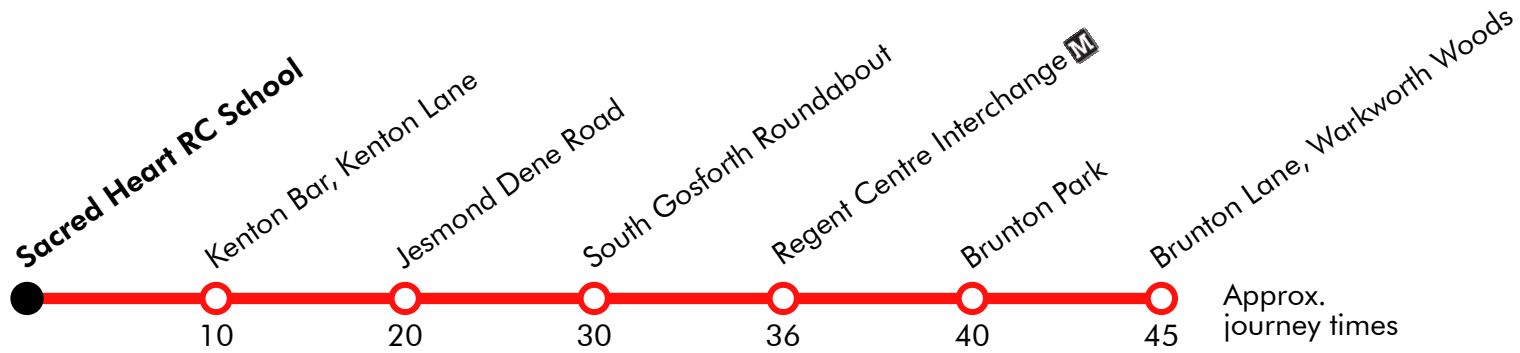

S135

Sacred Heart Catholic High School - Kenton Bar - South Gosforth - Warkworth Woods Stagecoach

Effective from: 01/09/2021

Monday to Friday

Notes:

a

a Only runs on Wednesdays

Sacred Heart Catholic High School	1535
Kenton Bar, Kenton Lane Jesmond Dene Road	1545
Jesmond Dene Road	1555
South Gosforth Roundabout	1605
Regent Centre Interchange	1611
Brunton Park	1615
Brunton Lane, Warkworth Woods	1620

Via: N/a, Fenham Hall Drive, Two Ball Lonnen, Ponteland Road, Kenton Lane, Kenton Road, Jesmond Dene Road, Matthew Bank, Haddricks Mill Road, Haddricksmill Road, Station Road, Church Avenue, Church Road, Gosforth High Street, Great North Road, Polwarth Drive, Great North Road, Brunton Lane