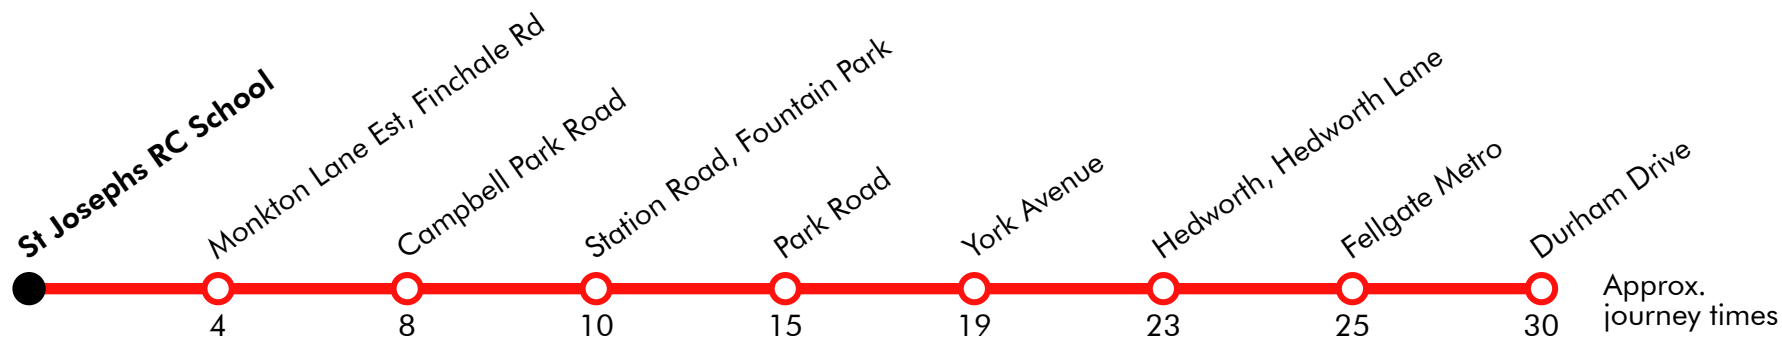

S822

St Joseph's Catholic Academy - Hebburn - Fellgate

Stagecoach

Effective from: 04/09/2023

Monday to Friday

St Joseph's Catholic Academy	1505
Monkton Lane Est, Finchale Rd-Wye Rd	1509
Campbell Park Road	1513
Station Road, Fountain Park	1515
Park Road	1520
York Avenue	1524
Hedworth, Hedworth Lane	1528
Fellgate Metro	1530
Durham Drive	1535

Via: Mill Lane, Finchale Road, Campbell Park Road, Hedgeley Road, Station Road, Victoria Road E, Victoria Road W, Victoria Road E, Victoria Road East, Park Road, Bede Burn Road, York Avenue, Calfclose Lane, Hedworth Lane, Fellgate Avenue, Durham Drive