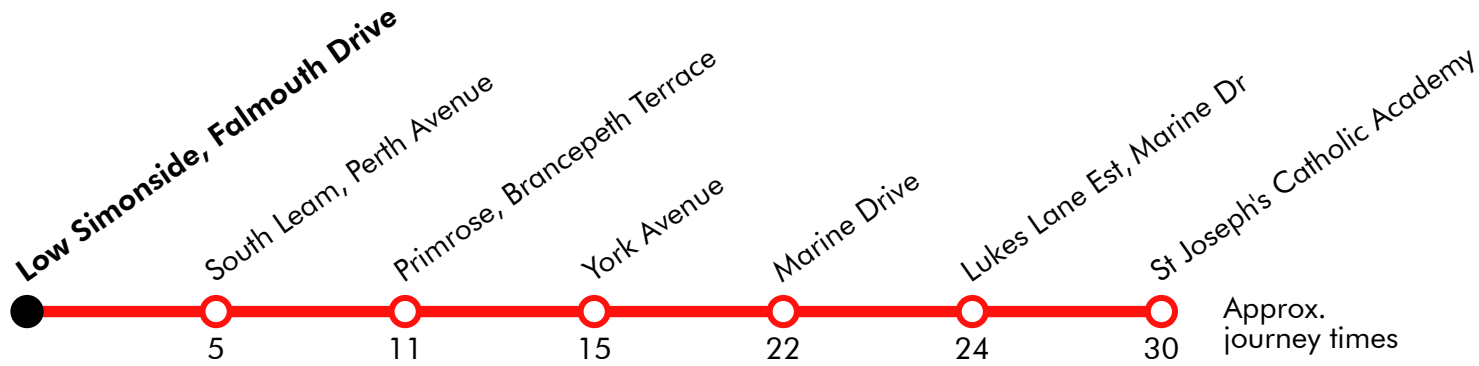

S820 Low Simonside - South Leam - St Joseph's Catholic Academy

Effective from: 04/09/2023

Stagecoach

Monday to Friday

Low Simonside, Falmouth Drive	0800
South Leam, Perth Avenue	0805
Primrose, Brancepeth Terrace	0811
York Avenue-Bamburgh Grove	0815
Marine Drive	0822
Lukes Lane Est, Marine Dr	0824
St Joseph's Catholic Academy	0830

Via: Falmouth Drive, John Reid Road, Perth Avenue, Edinburgh Road, Leam Lane, Hedworth Lane, Roman Road, Brancepeth Terrace, York Avenue, Monkton Lane/campbell Park Road, Marine Drive, Mill Lane