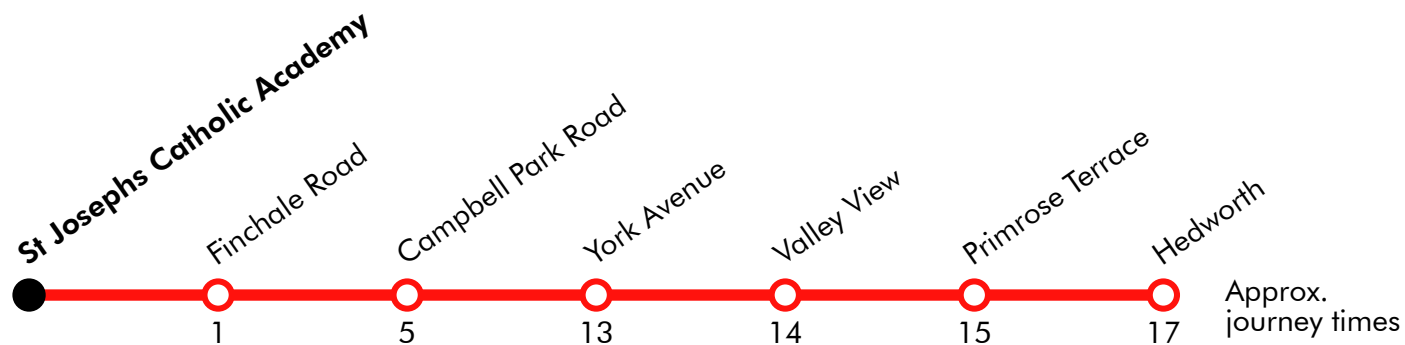

S821 St Josephs CO Academy - Hedworth

Stagecoach

Effective from: 04/09/2023

Monday to Friday

St Josephs Catholic Academy	1505
Finchale Road	1505
Campbell Park Road	1510
York Avenue	1518
Valley View	1519
Primrose Terrace	1520
Hedworth	1522

Via: Mill Lane, Finchale Road, Campbell Park Road, Victoria Road W, Victoria Road E, Victoria Road East, Park Road, Bede Burn Road, York Avenue, Valley View, Primrose Terrace, Hedworth Lane