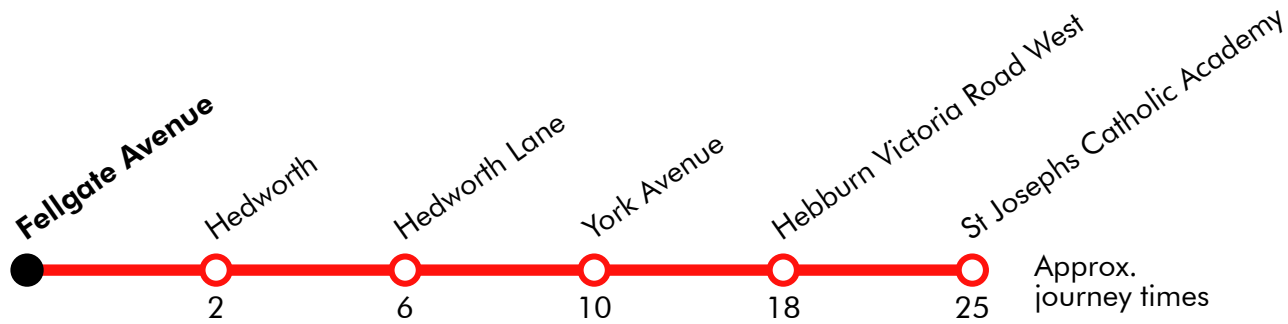

S821 Fellgate - St Josephs CO Academy

Effective from: 04/09/2023

Stagecoach

Monday to Friday

Fellgate Avenue	0800
Hedworth	0802
Hedworth Lane	0806
York Avenue	0810
Hebburn	0818
St Josephs Catholic Academy	0825

Via: Fellgate Avenue, Hedworth Lane, Primrose Terrace, Valley View, York Avenue, Bede Burn Road, Park Road, Victoria Road, Victoria Road E, Victoria Road, Victoria Road W, Victoria Road West, Victoria Road W, Mill Lane