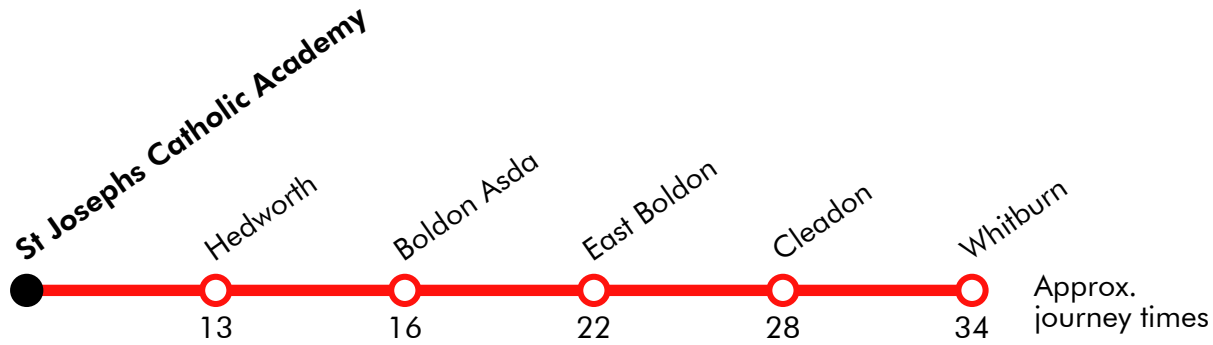

S815 St Joseph's Catholic Academy - Boldon Asda - Whitburn Stagecoach

Effective from: 04/09/2023

Monday to Friday

St Josephs Catholic Academy	1505
Hedworth, Hedworth Lane	1518
Boldon Asda- Cotswolds Lane	1521
East Boldon, Front Street	1527
Cleadon, Cleadon Pond	1533
Whitburn, North Guards	1539

Via: Mill Lane, Leam Lane, Roman Road, Calfclose Lane, Hedworth Lane, Cotswold Lane, Cotswolds Lane, Hubert Street, New Road, Boker Lane, Western Terrace, Front Street, Station Road, Whitburn Road, Sunderland Road, Shields Road, Front Street, Cleadon Lane, Front Street