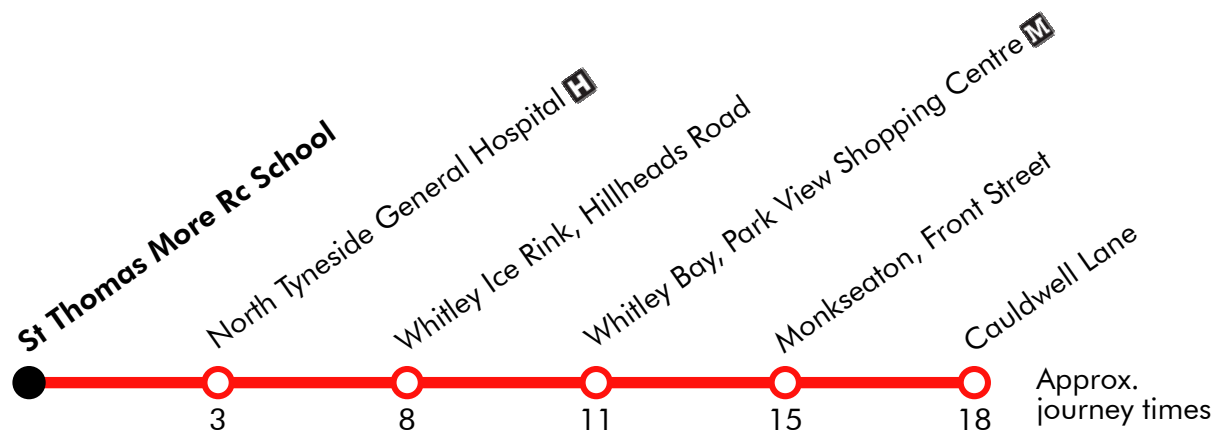

S442**St Thomas More RC Academy - Whitley Bay - Monkseaton****Go North East**

Effective from: 04/09/2023

**Monday to Friday**

St Thomas More RC Academy	1515
North Tyneside General Hospital	1518
Whitley Ice Rink, Hillheads Road	1523
Whitley Bay, Park View Shopping Centre	1526
Monkseaton, Front Street	1530
Cauldwell Lane	1533