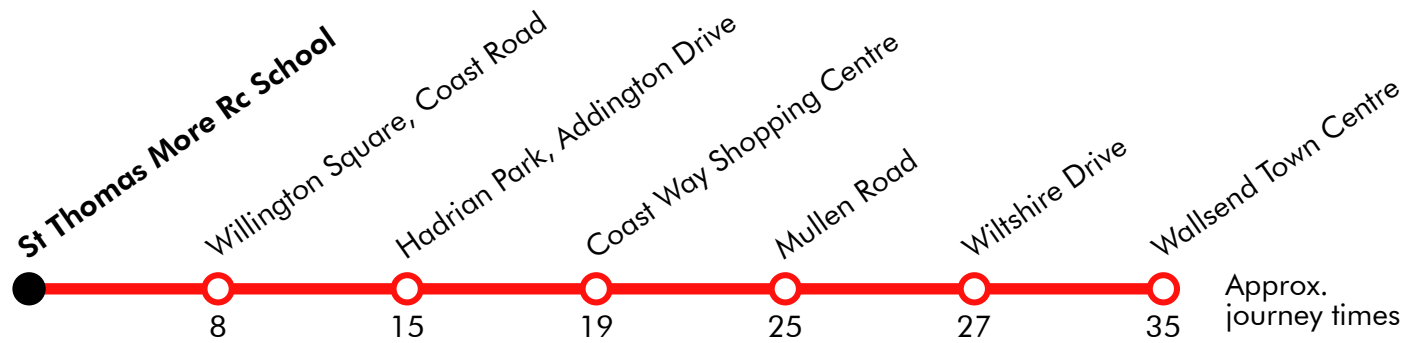

S671 St Thomas More RC - Hadrian Park - High Farm - Wallsend Go North East

Effective from: 04/09/2023

Monday to Friday

St Thomas More Rc School	1515
Willington Square, Coast Road	1523
Hadrian Park, Addington Drive	1530
Coast Way Shopping Centre	1534
Mullen Road	1540
Wiltshire Drive	1542
Wallsend Town Centre	1550

Via: Billy Mill Lane, Lynn Road, Coast Road, Addington Drive, Battle Hill Drive, Kings Road North, Mullen Road, Wiltshire Drive, Cross Avenue, Station Road