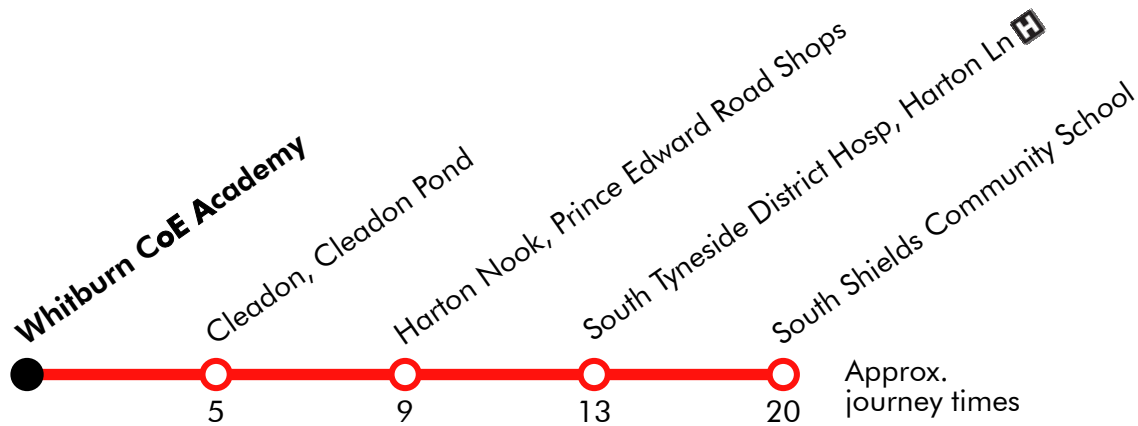

S525

Whitburn CoE Academy - Harton Nook - South Shields School

Effective from: 04/09/2023

Aline

Monday to Friday

Whitburn CoE Academy	1540
Cleadon, Cleadon Pond	1545
Harton Nook, Prince Edward Road Shops	1549
South Tyneside District Hosp, Harton Ln	1553
South Shields School	1600

Via: Eastfields, Sunderland Road, Shields Road, Sunderland Road, Prince Edward Road, King George Road, Harton Lane, Boldon Lane, Whiteleas Way, Nevinson Avenue