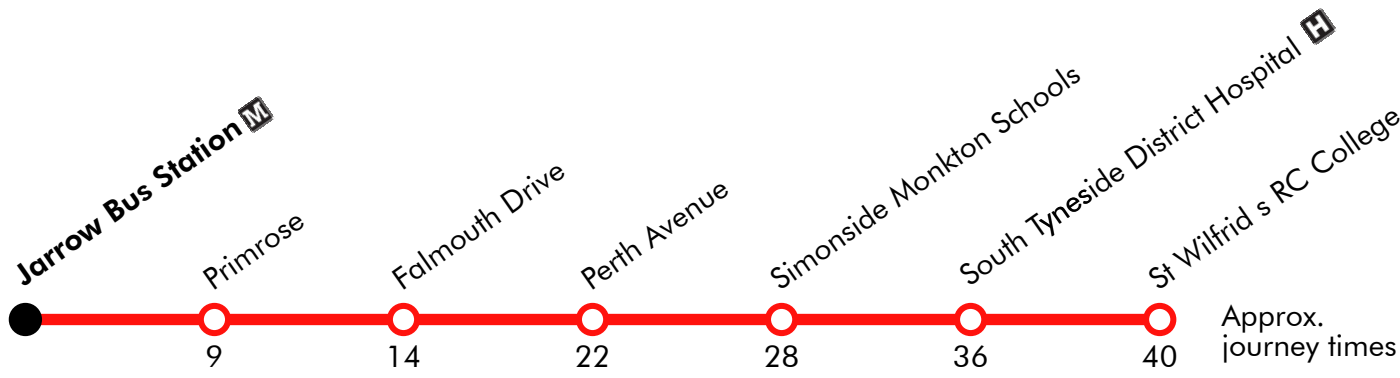

# Jarrow - Simonside Monkton School - St Wilfrid's RC College

Stagecoach

Effective from: 04/09/2023

## Monday to Friday

Jarrow Bus Station	0730
Primrose	0739
Falmouth Drive	0744
Perth Avenue	0752
Simonside Monkton Schools	0758
South Tyneside District Hosp, Harton Ln	0806
St Wilfrid's RC College	0810

Via: Jarrow Bus Station, Howard Street, Monkton Terrace, Springwell Road, Primrose Terrace, Roman Road, Leam Lane, Lynton Avenue, Taunton Avenue, Falmouth Drive, Lynton Avenue, Stanhope Road, Leam Lane, Edinburgh Road, Perth Avenue, Dame Flora Robson Avenue, Wenlock Road, Green Lane, Boldon Lane, Harton Lane, Temple Park Road, Allotment Gardens

Via: Allotment Gardens, Temple Park Road, Stanhope Road, Boldon Lane, John Reid Road, Winskell Road, Wenlock Road, Dame Flora Robson Avenue, Henderson Road, Newcastle Road, Lynton Avenue, Taunton Avenue, Falmouth Drive, Lynton Avenue, Stanhope Road, John Reid Road, Perth Avenue, Australia Grove, Melbourne Gardens, Link Road, Inverness Road, Perth Avenue, Edinburgh Road, Leam Lane, Hedworth Lane, Primrose Terrace, Springwell Road, Monkton Terrace, Howard Street, Jarrow Bus Station