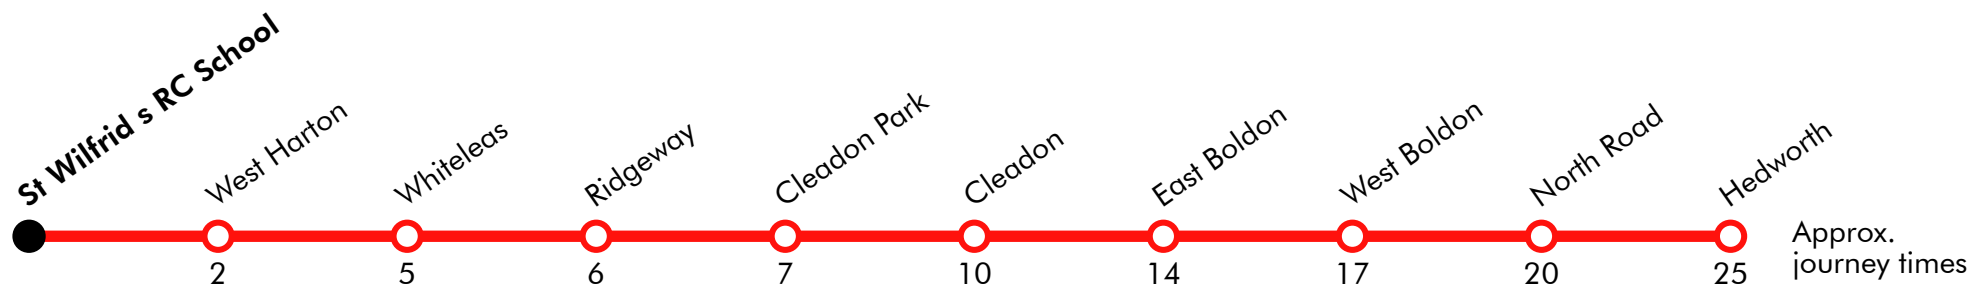

S812 St Wilfrids Rc School - Cleadon - Boldon Asda - Hedworth

Effective from: 04/09/2023

Go North East

Monday to Friday

St Wilfrid s RC School	1520
West Harton	1522
Whiteleas	1525
Ridgeway	1526
Cleadon Park	1527
Cleadon	1530
East Boldon	1534
West Boldon	1537
North Road	1540
Hedworth	1545

Via: Allotment Gardens, Stanhope Road, Boldon Lane, Whiteleas Way, Nevinson Avenue, King George Road, Shields Road, Whitburn Road, Station Road, Front Street, Western Terrace, Addison Road, North Road, Hubert Street, North Road, Hedworth Lane