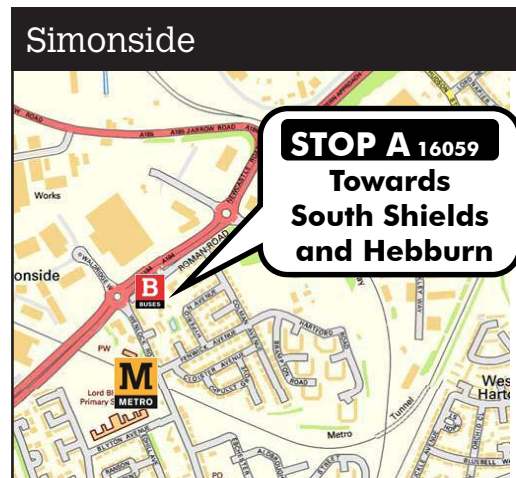

Replacement bus stop locations

No trains between Hebburn and South Shields on Sunday 1 September until about 6.30pm. To allow for track inspection and maintenance.

Replacement bus 900 will run between Hebburn and South Shields.

When using the replacement bus service, take care when crossing roads.