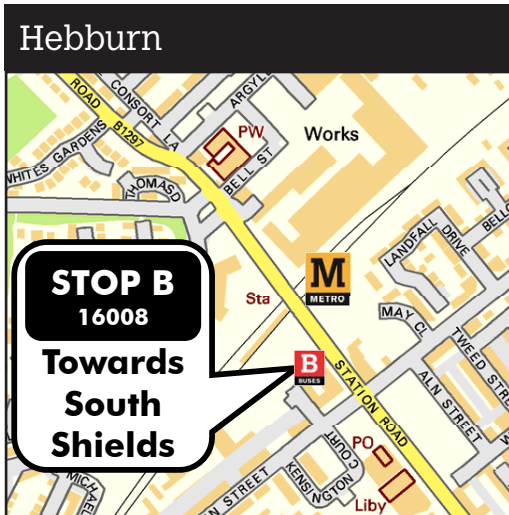

Replacement bus stop locations

No trains between Hebburn and South Shields on Sunday 1 September until about 6.30pm. To allow for track inspection and maintenance.

Replacement bus 900 will run between Hebburn and South Shields.

When using the replacement bus service, take care when crossing roads.