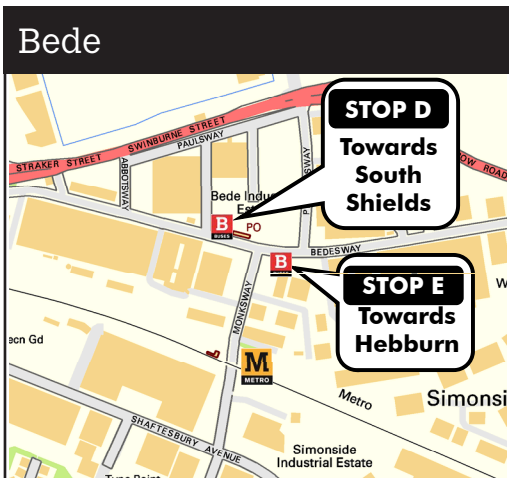

Replacement bus stop locations

No trains between Hebburn and South Shields on Sunday 1 September until about 6.30pm. To allow for track inspection and maintenance.

Replacement bus 900 will run between Hebburn and South Shields.

When using the replacement bus service, take care when crossing roads.