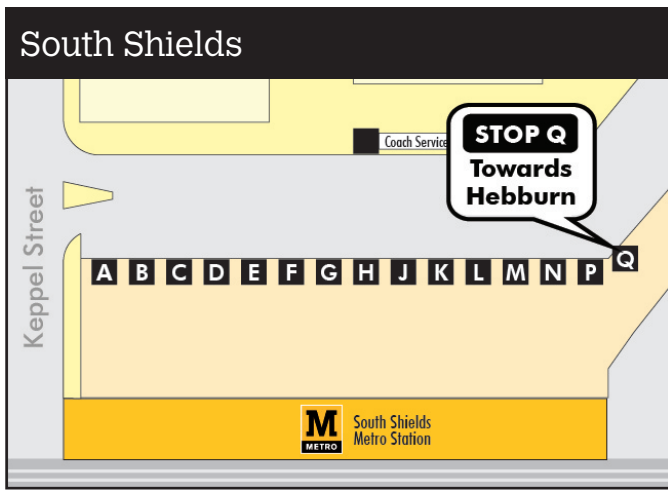

Replacement bus stop locations

No trains between Hebburn and South Shields on Sunday 1 September until about 6.30pm. To allow for track inspection and maintenance.

Replacement bus 900 will run between Hebburn and South Shields.

When using the replacement bus service, take care when crossing roads.