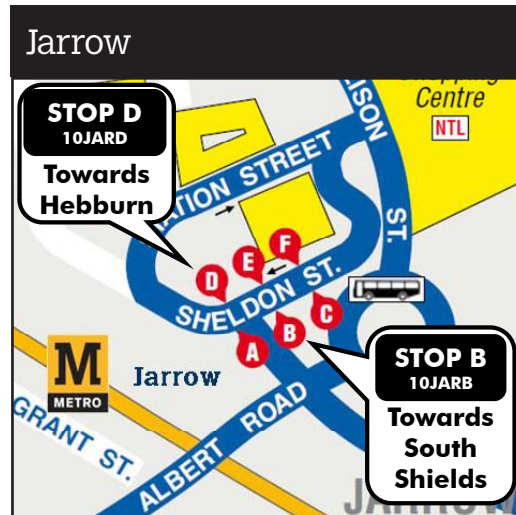

Replacement bus stop locations

No trains between Hebburn and South Shields on Sunday 1 September until about 6.30pm. To allow for track inspection and maintenance.

Replacement bus 900 will run between Hebburn and South Shields.

When using the replacement bus service, take care when crossing roads.