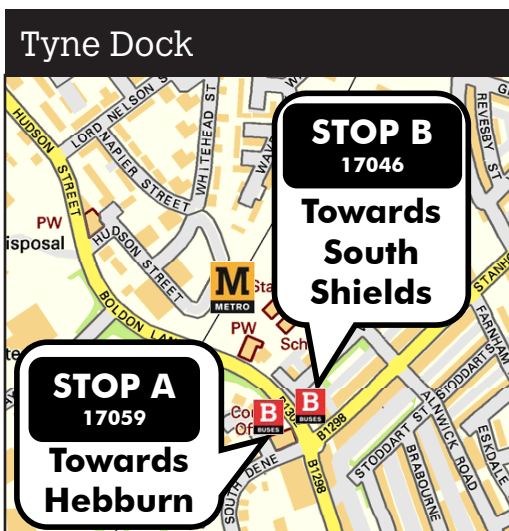

Replacement bus stop locations

No trains between Hebburn and South Shields on Sunday 1 September until about 6.30pm. To allow for track inspection and maintenance.

Replacement bus 900 will run between Hebburn and South Shields.

When using the replacement bus service, take care when crossing roads.