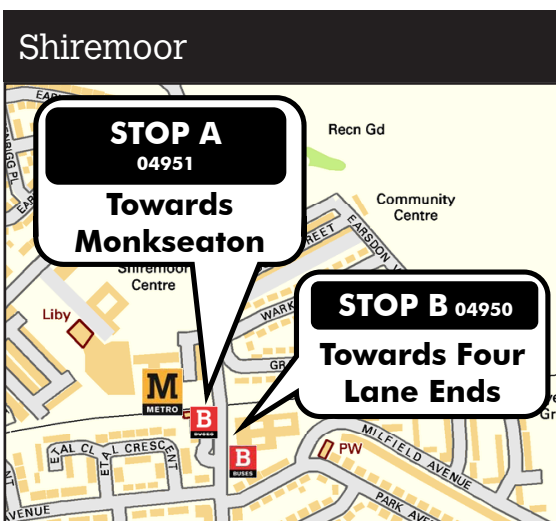

# Replacement bus stop locations

No trains between Benton and Monkseaton  
Sunday 20 October up until about 6.15pm

To allow for maintenance work.

Replacement bus 900 will run between Four Lane Ends and Monkseaton.

# Monkseaton

When using the replacement bus service, take care when crossing roads.