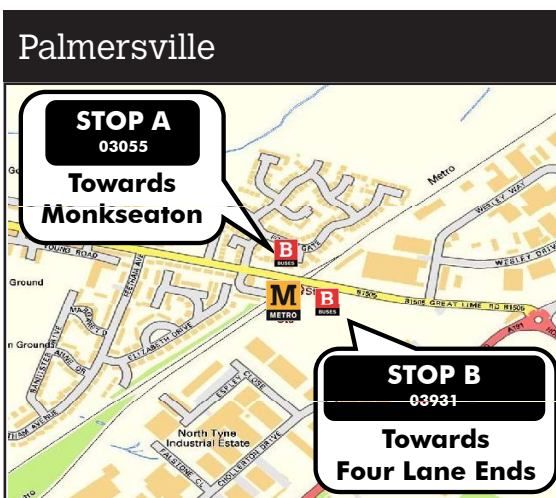

# Replacement bus stop locations

No trains between Benton and Monkseaton  
Sunday 20 October up until about 6.15pm

To allow for maintenance work.

Replacement bus 900 will run between Four Lane Ends and Monkseaton.

# Monkseaton

When using the replacement bus service, take care when crossing roads.