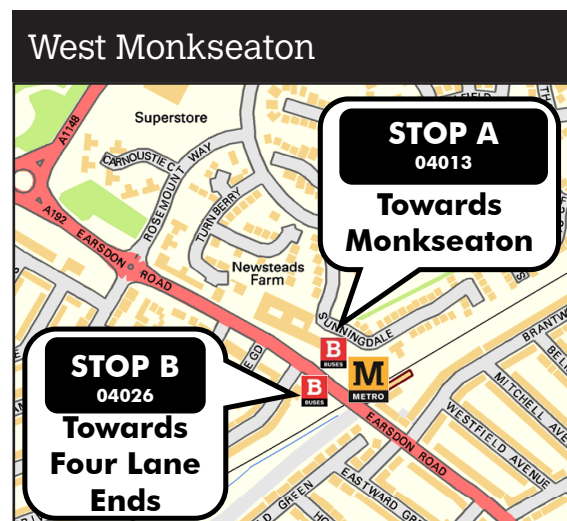

# Replacement bus stop locations

No trains between Benton and Monkseaton  
Sunday 20 October up until about 6.15pm

To allow for maintenance work.

Replacement bus 900 will run between Four Lane Ends and Monkseaton.

# Monkseaton

When using the replacement bus service, take care when crossing roads.