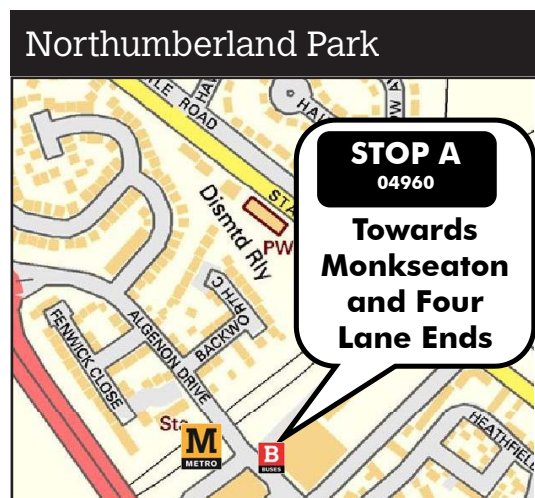

# Replacement bus stop locations

No trains between Benton and Monkseaton  
Sunday 20 October up until about 6.15pm

To allow for maintenance work.

Replacement bus 900 will run between Four Lane Ends and Monkseaton.

# Monkseaton

When using the replacement bus service, take care when crossing roads.