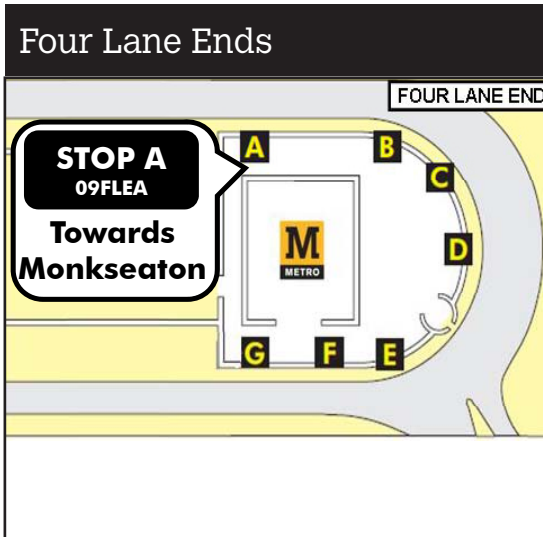

# Replacement bus stop locations

No trains between Benton and Monkseaton  
Sunday 20 October up until about 6.15pm

To allow for maintenance work.

Replacement bus 900 will run between Four Lane Ends and Monkseaton.

# Monkseaton

When using the replacement bus service, take care when crossing roads.