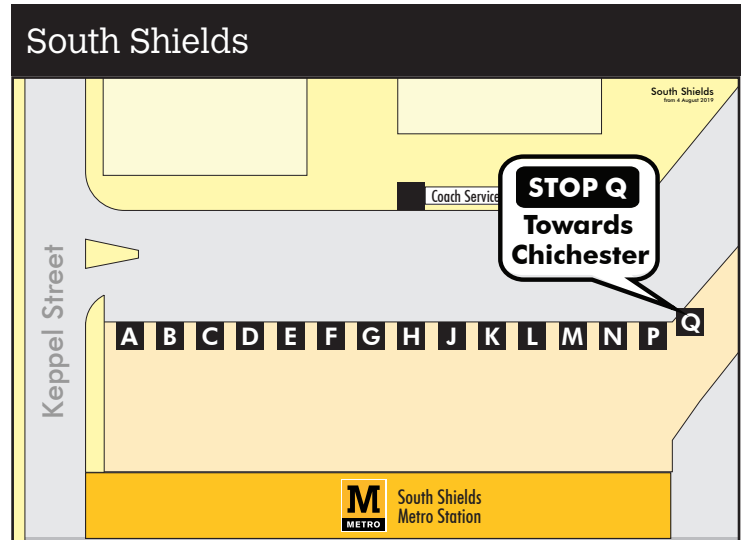

Replacement bus stop locations

No trains between Chichester and South Shields
All day Saturday 26 and Sunday 27 October

To allow for signalling work.

Replacement bus 900 will run between Chichester and South Shields

When using the replacement bus service, take care when crossing roads.