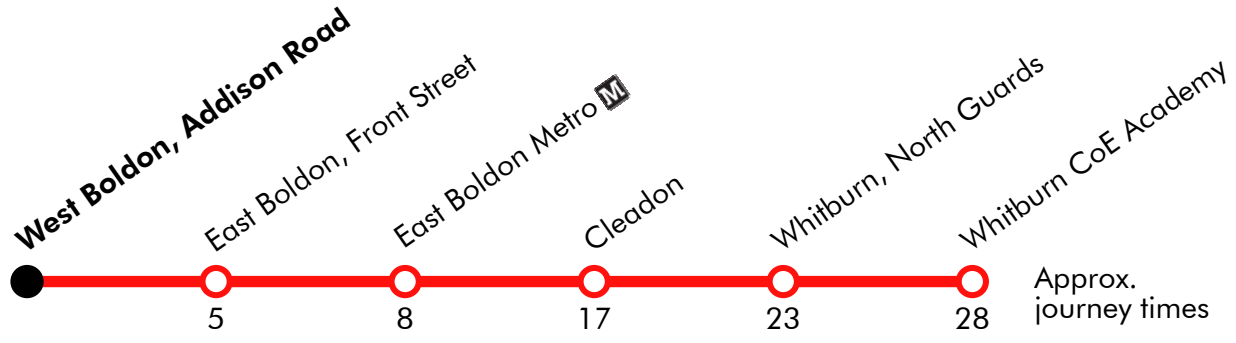

S803 West Boldon - East Boldon - Cleadon - Whitburn CoE Academy

Effective from: 04/09/2023 Stagecoach

Monday to Friday

West Boldon, Addison Road	0812
East Boldon, Front Street	0817
East Boldon Metro	0820
Cleadon	0829
Whitburn, North Guards	0835
Whitburn CoE Academy	0840

Via: Addison Road, Western Terrace, Front Street, Station Road, Whitburn Road, Sunderland Road, Front Street, Cleadon Lane, Front Street, Eastfields