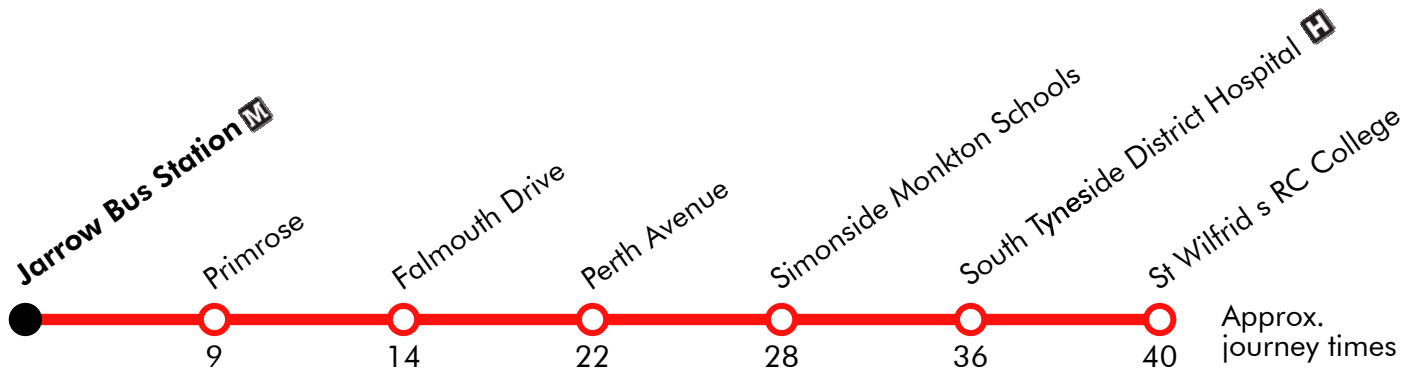

# Jarrow - Simonside Monkton School - St Wilfrid's RC College

Stagecoach

Effective from: 04/09/2023