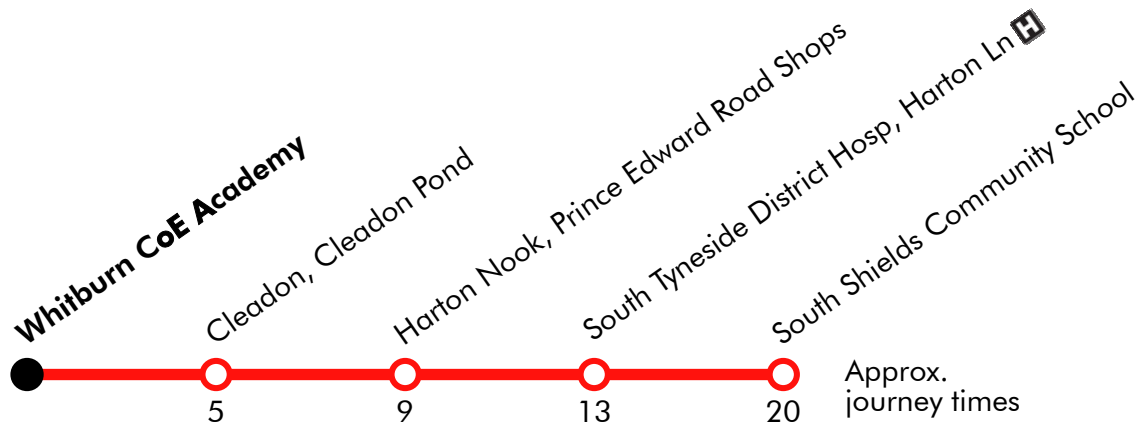

# Jarrow - Simonside Monkton School - St Wilfrid's RC College

Stagecoach

Effective from: 04/09/2023

## Monday to Friday

Jarrow Bus Station	0730
Primrose	0739
Falmouth Drive	0744
Perth Avenue	0752
Simonside Monkton Schools	0758
South Tyneside District Hosp, Harton Ln	0806
St Wilfrid s RC College	0810

Via: Jarrow Bus Station, Howard Street, Monkton Terrace, Springwell Road, Primrose Terrace, Roman Road, Leam Lane, Lynton Avenue, Taunton Avenue, Falmouth Drive, Lynton Avenue, Stanhope Road, Leam Lane, Edinburgh Road, Perth Avenue, Dame Flora Robson Avenue, Wenlock Road, Green Lane, Boldon Lane, Harton Lane, Temple Park Road, Allotment Gardens

**S525****Whitburn CoE Academy - Harton Nook - South Shields School**

Effective from: 04/09/2023

**Aline****Monday to Friday**

<b>Whitburn CoE Academy</b>	<b>1540</b>
<b>Cleadon, Cleadon Pond</b>	<b>1545</b>
<b>Harton Nook, Prince Edward Road Shops</b>	<b>1549</b>
<b>South Tyneside District Hosp, Harton Ln</b>	<b>1553</b>
<b>South Shields School</b>	<b>1600</b>