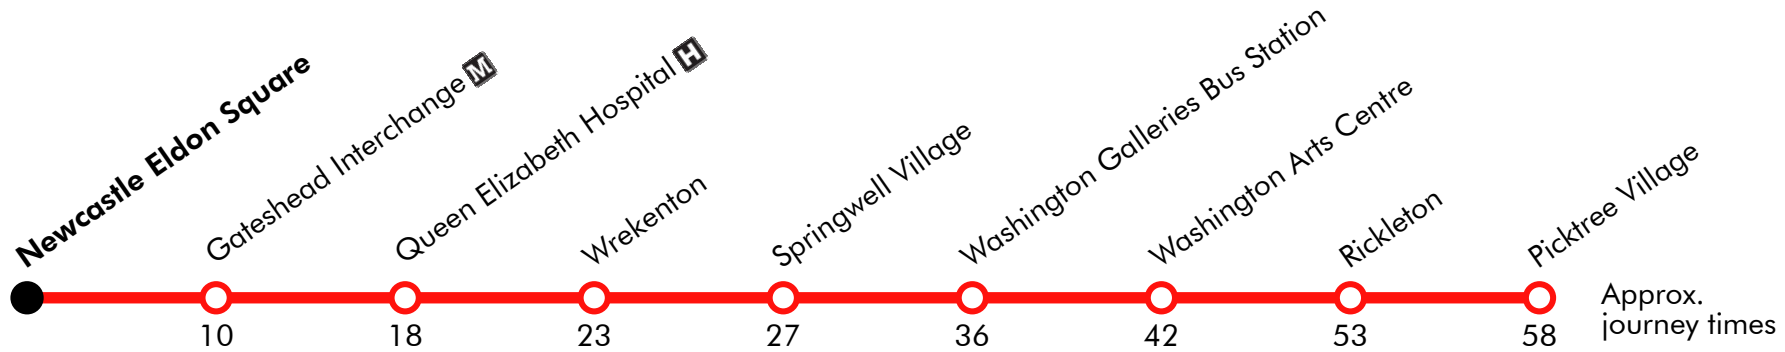

## Picktree Village - Washington - Newcastle

Go North East

Effective from: 06/08/2022

### Monday to Friday

Picktree Village		0620	0642
Rickleton		0623	0646
Washington Arts Centre		0631	0657
Washington Galleries Bus Station	arr	0639	0705
Washington Galleries Bus Station	dep	0642	0708
Springwell Village		0648	0714
Wrekenton		0653	0719
Queen Elizabeth Hospital		0656	0722
Gateshead Interchange		0704	0730
Newcastle Eldon Square		0714	0740

Via: Picktree Lane, Vigo Lane, Bone Mill Lane, Bonemill Lane, Bone Mill Lane, Bonemill Lane, Worm Hill Terrace, Fallowfield Way, Newriggs, Fatfield Road, Parkway, Newstead Court, Police Link Road, Galleries, Springwell Lane, High Street, Old Durham Road, West Street, A184, John Dobson Street, St Mary's Place, Percy Street

# Newcastle - Washington - Picktree Village

Go North East

Effective from: 06/08/2022