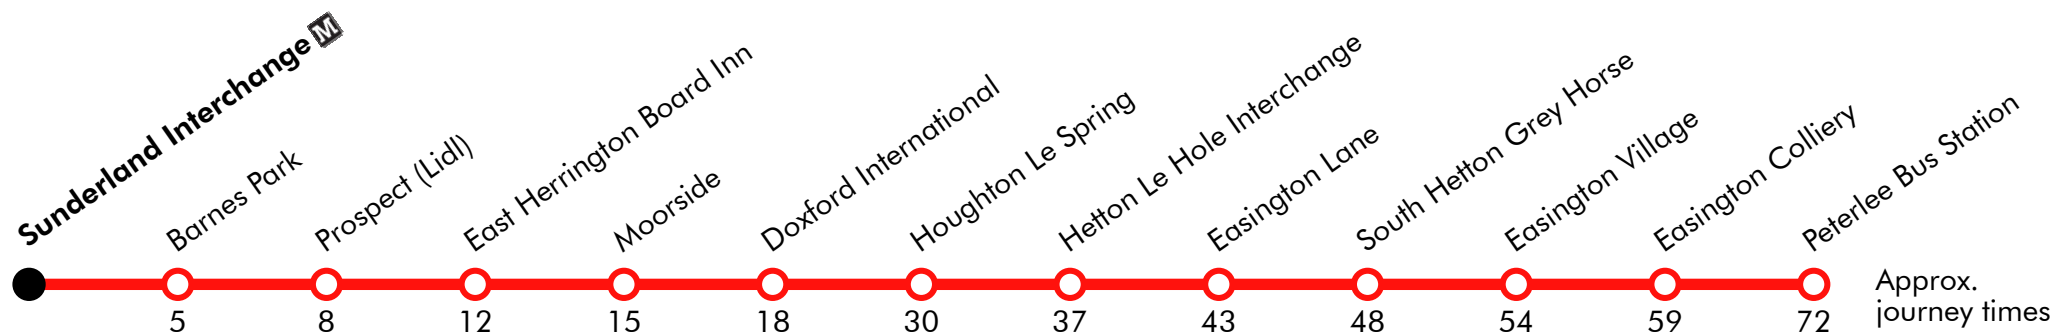

This journey starts from Sunderland Interchange and runs as service 35A to Houghton-le-Spring church

Via: Park Lane, Queen Alexandra Road, Durham Road, Silksworth Road, Moorside Road, Glanville Road, Camberwell Way, Admiral Way, Emperor Way, The Broadway, Hetton Road, Houghton Road, Park View, Station Road, Four Lane Ends, Lilywhite Terrace, Pemberton Bank, High Street, South Hetton Road, A182, Jamisson Terrace, West Lane, A182, B1283, Hall Walks, Seaside Lane, Thorpe Road, A1086, Essington Way, Bede Way, St Cuthberts Road, Manor Way, Fulwell Road, Yoden Way, A1086, A1086 Coast Road, A1086, Coast Road, Easington Road, Holdforth Road, Winterbottom Avenue, Raby Road, York Road, Victoria Road, Marina Way

X5A

Peterlee-Houghton-Sunderland

Effective from: 03/09/2017

Go North East: Fast Cats

Monday to Friday

Peterlee Bus Station	0718
South Hetton Grey Horse	0741
Easington Lane	0746
Hetton Le Hole Interchange	0752
Houghton Le Spring	0800
Doxford International	0812
East Herrington Board Inn	0818
Prospect Lidl	0822
Barnes Park	0825
Sunderland Interchange	0830

Via: Bede Way, St Cuthberts Road, Yoden Way, A1086 Sunderland Road, B1283 Sunderland Road, Station Road, Seaside Lane, Hall Walks, B1283, A182, South Hetton Road, High Street, Pemberton Bank, Lilywhite Terrace, Station Road, Park View, Houghton Road, Hetton Road, The Broadway, Admiral Way, Monarch Avenue, Camberwell Way, Glanville Road, Moorside, Silksworth Road, Durham Road, Park Lane

X5A

Sunderland-Houghton-Peterlee

Effective from: 03/09/2017

Go North East: Fast Cats

Monday to Friday

Sunderland Interchange	1630
Barnes Park	1635
Prospect (Lidl)	1638
East Herrington Board Inn	1642
Moorside	1645
Doxford International	1648
Houghton Le Spring	1700
Hetton Le Hole Interchange	1707
Easington Lane	1713
South Hetton Grey Horse	1718
Easington Village	1724
Easington Colliery	1729
Peterlee Bus Station	1742