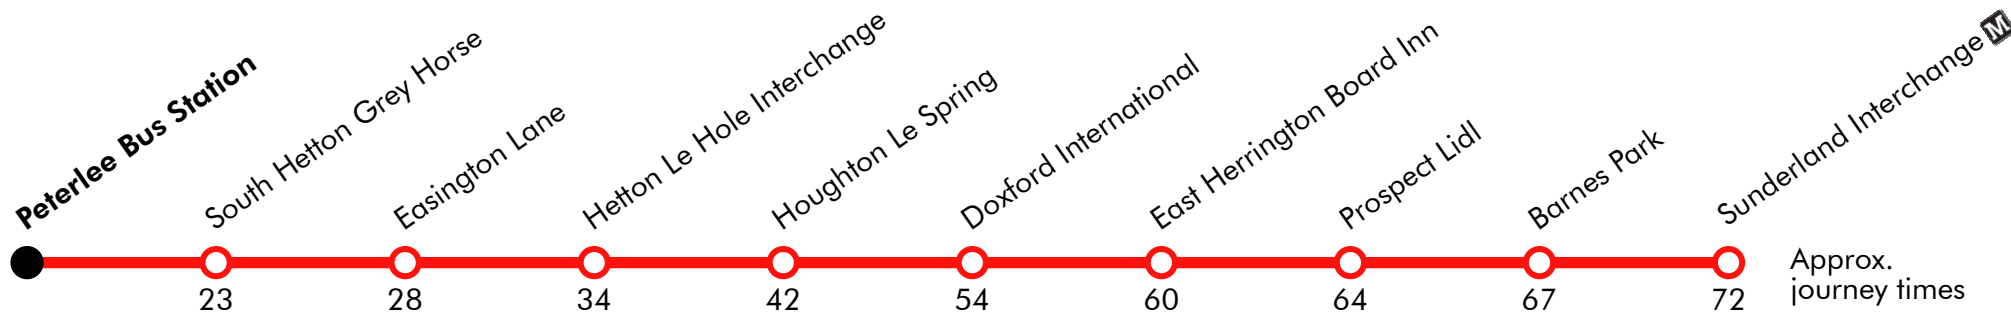

This journey starts from Sunderland Interchange and runs as service 35A to Houghton-le-Spring church

Via: Park Lane, Queen Alexandra Road, Durham Road, Silksworth Road, Moorside Road, Glanville Road, Camberwell Way, Admiral Way, Emperor Way, The Broadway, Hetton Road, Houghton Road, Park View, Station Road, Four Lane Ends, Lilywhite Terrace, Pemberton Bank, High Street, South Hetton Road, A182, Jamisson Terrace, West Lane, A182, B1283, Hall Walks, Seaside Lane, Thorpe Road, A1086, Essington Way, Bede Way, St Cuthberts Road, Manor Way, Fulwell Road, Yoden Way, A1086, A1086 Coast Road, A1086, Coast Road, Easington Road, Holdforth Road, Winterbottom Avenue, Raby Road, York Road, Victoria Road, Marina Way

X5A

Peterlee-Houghton-Sunderland

Effective from: 03/09/2017

Go North East: Fast Cats

Monday to Friday

Peterlee Bus Station	0718
South Hetton Grey Horse	0741
Easington Lane	0746
Hetton Le Hole Interchange	0752
Houghton Le Spring	0800
Doxford International	0812
East Herrington Board Inn	0818
Prospect Lidl	0822
Barnes Park	0825
Sunderland Interchange	0830

X5A

Sunderland-Houghton-Peterlee

Effective from: 03/09/2017

Go North East: Fast Cats

Monday to Friday

Sunderland Interchange	1630
Barnes Park	1635
Prospect (Lidl)	1638
East Herrington Board Inn	1642
Moorside	1645
Doxford International	1648
Houghton Le Spring	1700
Hetton Le Hole Interchange	1707
Easington Lane	1713
South Hetton Grey Horse	1718
Easington Village	1724
Easington Colliery	1729
Peterlee Bus Station	1742