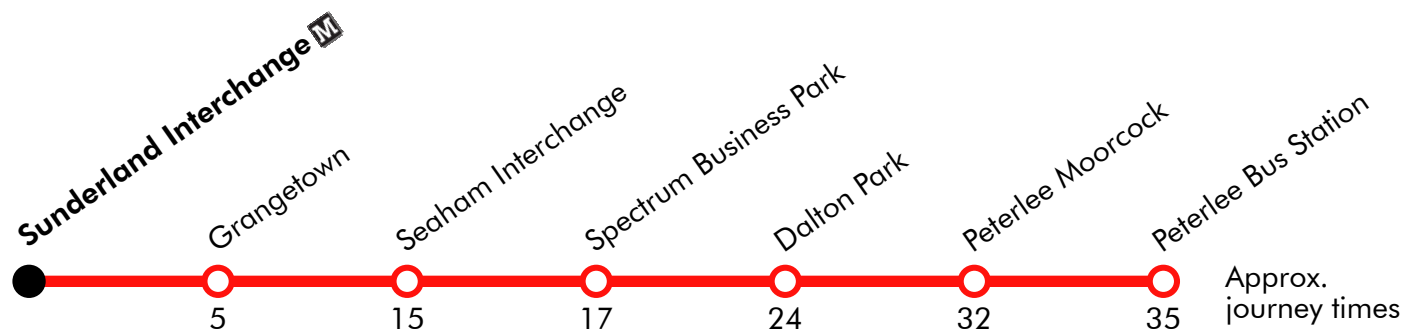

X6

Sunderland - Peterlee

Effective from: 30/10/2021

Go North East

Monday to Friday

Sunderland Interchange	0701	0801	0906		06		1506	1611	1716	1816	1916
Grangetown	0706	0806	0911	Then at these mins. past the hour	11	until	1511	1616	1721	1821	1921
Seaham Interchange	0716	0816	0921		21		1521	1626	1731	1831	1931
Spectrum Business Park	0718	0818	0923		23		1523	1628	1733	1833	1933
Dalton Park	0725	0825	0930		30		1530	1635	1740	1839	1939
Peterlee Moorcock	0733	0833	0938		38		1538	1643	1748	1847	1947
Peterlee Bus Station	0736	0836	0941	41		1541	1646	1751			
Peterlee Bus Station	1850	1950	

Saturday

Sunderland Interchange	0706		06		1306	1406	1506	1606	1716	1816	1916
Grangetown	0711	Then at these mins. past the hour	11	until	1311	1411	1511	1611	1721	1821	1921
Seaham Interchange	0721		21		1321	1421	1521	1621	1731	1831	1931
Spectrum Business Park	0723		23		1323	1423	1523	1623	1733	1833	1933
Dalton Park	0730		30		1330	1430	1530	1630	1740	1839	1939
Peterlee Moorcock	0738		38		1338	1437	1538	1638	1748	1847	1947
Peterlee Bus Station	0741	41	1341	1440	1541	1641	1751				
Peterlee Bus Station	1850	1950	

Go North East

Monday to Friday

Peterlee Bus Station	0645	0744	0844	0947	Then at these mins. past the hour	47		1547	1652	1752	1915	2015
Peterlee Moorcock	0648	0747	0847	0950		50		1550	1655	1755	1918	2018
Dalton Park	0657	0756	0856	0959		59		1559	1704	1804	1927	2027
Spectrum Business Park	0702	0802	0902	1005		05	until	1605	1710	1810	1932	2032
Seaham Interchange	0705	0805	0905	1008		08		1608	1713	1813	1935	2035
Grangetown	0715	0815	0915	1018		18		1618	1723	1823	1945	2045
Sunderland Interchange	0720	0820	0920	1023		23		1623	1728	1828	1950	2050

Via: Bede Way, Burnhope Way, Burnhope Road, Dalton Park, Spectrum Business Park, New link Road, A182, North Road, B1297, Street not known, B1287, Ryhope Road, Park Lane