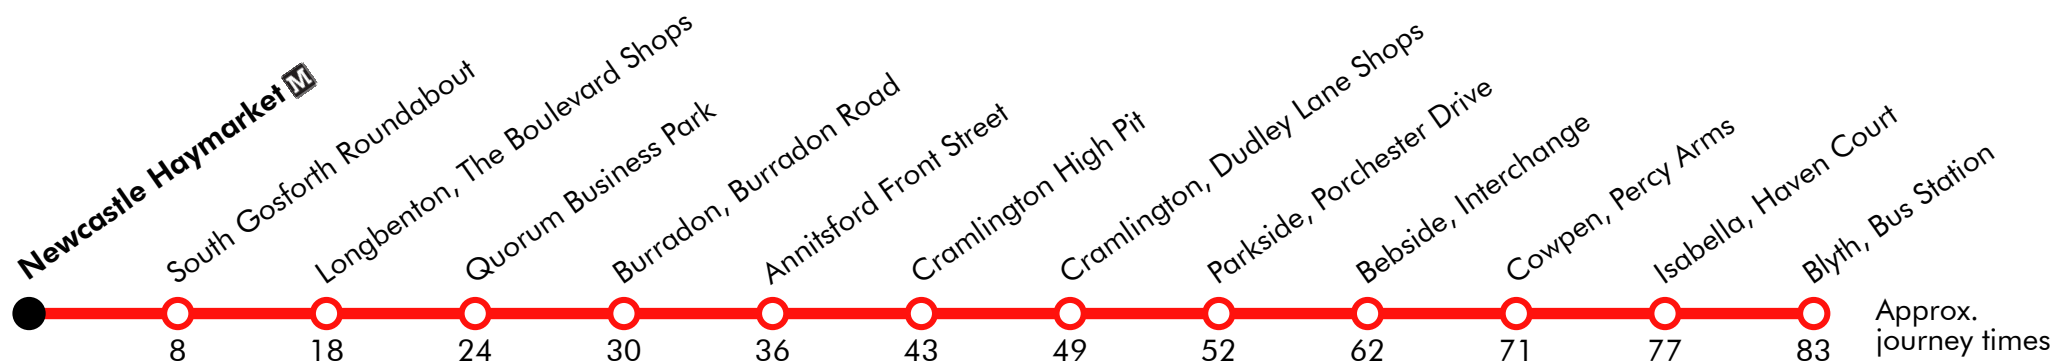

X8

Newcastle - Cramlington - Blyth

Effective from: 19/05/2019

Arriva

Monday to Friday

Newcastle Haymarket	0627	0657	0727	0802	0837	0907	0937		07 37		1507	1537	1612	1642	1712	1742
South Gosforth Roundabout	0635	0705	0738	0813	0845	0915	0945		15 45		1515	1548	1623	1653	1723	1753
Longbenton, The Boulevard Shops	0646	0716	0751	0826	0856	0926	0956		26 56		1526	1601	1636	1706	1736	1806
Quorum Business Park	0653	0723	0758	0833	0903	0933	1003		33 03		1533	1608	1643	1713	1743	1813
Burradon, Burradon Road	0659	0729	0804	0839	0909	0939	1009	Then	39 09		1539	1614	1649	1719	1749	1819
Annitsford Front Street	0705	0735	0810	0845	0915	0945	1015	at	45 15		1545	1620	1655	1725	1755	1825
Cramlington High Pit	0712	0742	0817	0852	0922	0952	1022	these	52 22	until	1552	1627	1702	1732	1802	1832
Cramlington, Dudley Lane Shops <i>arr</i>	0717	0747	0822	0857	0927	0957	1027	mins.	57 27		1557	1632	1707	1737	1807	1837
Cramlington, Dudley Lane Shops <i>dep</i>	0718	0748	0823	0858	0928	0958	1028	past	58 28		1558	1633	1708	1738	1808	1838
Parkside, Porchester Drive	0721	0751	0826	0901	0931	1001	1031	the	01 31		1601	1636	1711	1741	1811	1841
Bebside, Interchange	0731	0801	0836	0911	0941	1011	1041	hour	11 41		1611	1646	1721	1751	1821	1851
Cowpen, Percy Arms	0740	0810	0845	0920	0950	1020	1050		20 50		1620	1655	1730	1800	1830	1900
Isabella, Haven Court	0746	0816	0851	0926	0956	1026	1056		26 56		1626	1701	1736	1806	1836	1906
Blyth, Bus Station	0752	0822	0857	0932	1002	1032	1102		32 02		1632	1707	1742	1812	1842	1912