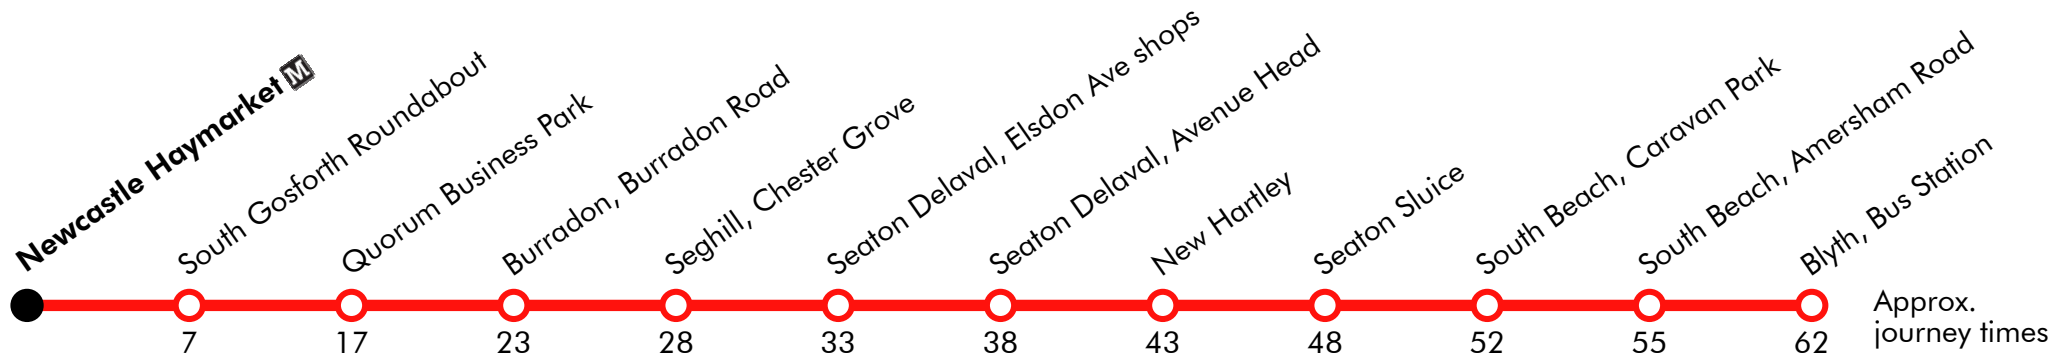

X7

Newcastle - Quorum Business Park - Seaton Delaval - Blyth Arriva

Effective from: 19/05/2019

Monday to Friday

Newcastle Haymarket	0642	0712	0742	0817	0852	0922	0952		22	52		1452	1522	1552	1627	1657	1727
South Gosforth Roundabout	0650	0720	0753	0828	0900	0930	1000		30	00		1500	1530	1603	1638	1708	1738
Quorum Business Park	0701	0731	0806	0841	0911	0941	1011		41	11		1511	1541	1616	1651	1721	1751
Burradon, Burradon Road	0707	0737	0812	0847	0917	0947	1017	Then at these mins. past the hour	47	17	until	1517	1547	1622	1657	1727	1757
Seghill, Chester Grove	0712	0742	0817	0852	0922	0952	1022		52	22		1522	1552	1627	1702	1732	1802
Seaton Delaval, Elsdon Ave shops	0718	0748	0823	0858	0928	0958	1028		58	28		1528	1558	1633	1708	1738	1808
Seaton Delaval, Avenue Head	0723	0753	0828	0903	0933	1003	1033		03	33		1533	1603	1638	1713	1743	1813
New Hartley	0728	0758	0833	0908	0938	1008	1038	08	38	1538	1608	1643	1718	1748	1818		
Seaton Sluice	0733	0803	0838	0913	0943	1013	1043	13	43	1543	1613	1648	1723	1753	1823		
South Beach, Caravan Park	0737	0807	0842	0917	0947	1017	1047	17	47	1547	1617	1652	1727	1757	1827		
South Beach, Amersham Road	0740	0810	0845	0920	0950	1020	1050	20	50	1550	1620	1655	1730	1800	1830		
Blyth, Bus Station	0747	0817	0852	0927	0957	1027	1057	27	57	1557	1627	1702	1737	1807	1837