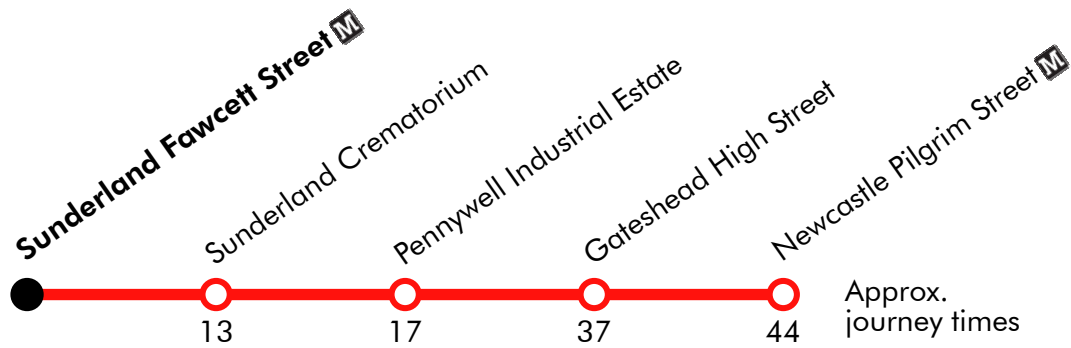

X24

Sunderland - Newcastle

Effective from: 25/10/2021

Stagecoach

Monday to Friday

Sunderland Fawcett Street	0632	0702	0747	0827	0907	0937	1007	1037	1107	1137	1207	1237	1307	1342	1412	1447	1522
Sunderland Crematorium	0645	0715	0800	0840	0920	0950	1020	1050	1120	1150	1220	1250	1320	1355	1425	1500	1535
Pennywell Industrial Estate	0649	0719	0804	0844	0924	0954	1024	1054	1124	1154	1224	1254	1324	1359	1429	1504	1539
Gateshead High Street	0709	0744	0829	0909	0944	1014	1044	1114	1144	1214	1244	1314	1344	1419	1449	1524	1559
Newcastle Pilgrim Street	0720	0759	0844	0920	0950	1020	1050	1120	1150	1220	1250	1320	1350	1425	1455	1530	1605

Monday to Friday (continued)

Sunderland Fawcett Street	1924
Sunderland Crematorium	1937
Pennywell Industrial Estate	1941
Gateshead High Street	2001
Newcastle Pilgrim Street	2007

Saturday

Sunderland Fawcett Street	0702	0732	0802	0837	0907	0937	Then at these mins. past the hour	07 37	until	1537	1607	1642	1756	1924
Sunderland Crematorium	0715	0745	0815	0850	0920	0950		20 50		1550	1620	1655	1809	1937
Pennywell Industrial Estate	0719	0749	0819	0854	0924	0954		24 54		1554	1624	1659	1813	1941
Gateshead High Street	0739	0809	0839	0914	0944	1014		44 14		1614	1644	1719	1833	2001
Newcastle Pilgrim Street	0745	0815	0845	0920	0950	1020		50 20		1620	1650	1725	1839	2007

Via: Fawcett Street, Holmeside, Green Terrace, Chester Road, Western Hill, Chester Road, The Broadway, Chester Road, High Street, Pilgrim Street