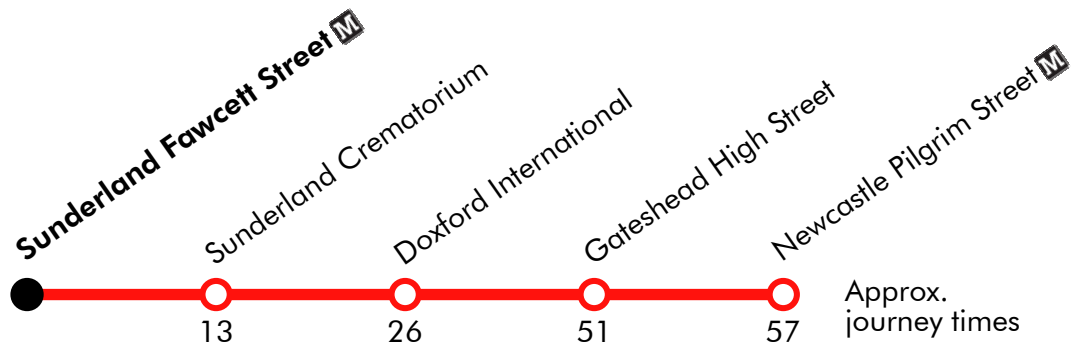

Saturday

Newcastle Pilgrim Street	0748	0818	0850	0925	0955	Then at these mins. past the hour	25	55	until	1525	1555	1630	1715	1745	1845	2010
Gateshead High Street	0753	0823	0855	0930	1000		30	00		1530	1600	1635	1720	1750	1850	2015
Pennywell Industrial Estate	0811	0841	0913	0948	1018		48	18		1548	1618	1653	1738	1806	1906	2031
Sunderland Crematorium	0815	0845	0917	0952	1022		52	22		1552	1622	1657	1742	1810	1910	2035
Sunderland Fawcett Street	0827	0857	0929	1004	1034		04	34		1604	1634	1709	1754	1819	1919	2044

Via: Pilgrim Street, High Street, Chester Road, Grindon Mill, The Broadway, Chester Road, Vine Place, Fawcett Street

X24A

Sunderland - Newcastle

Effective from: 25/10/2021

Stagecoach

Monday to Friday

Sunderland Fawcett Street	1612	1642	1742
Sunderland Crematorium	1625	1655	1755
Doxford International	1638	1708	1808
Gateshead High Street	1703	1733	1833
Newcastle Pilgrim Street	1709	1739	1839

Via: Fawcett Street, Holmeside, Green Terrace, Chester Road, Western Hill, Chester Road, The Broadway, Admiral Way, High Street, Pilgrim Street

X24A

Newcastle - Sunderland

Effective from: 25/10/2021

Stagecoach

Monday to Friday

Newcastle Pilgrim Street	0725	0805
Gateshead High Street	0730	0810
Doxford International	0755	0835
Sunderland Crematorium	0805	0845
Sunderland Fawcett Street	0817	0857

Via: Pilgrim Street, High Street, Monarch Avenue, The Broadway, Chester Road, Vine Place, Fawcett Street