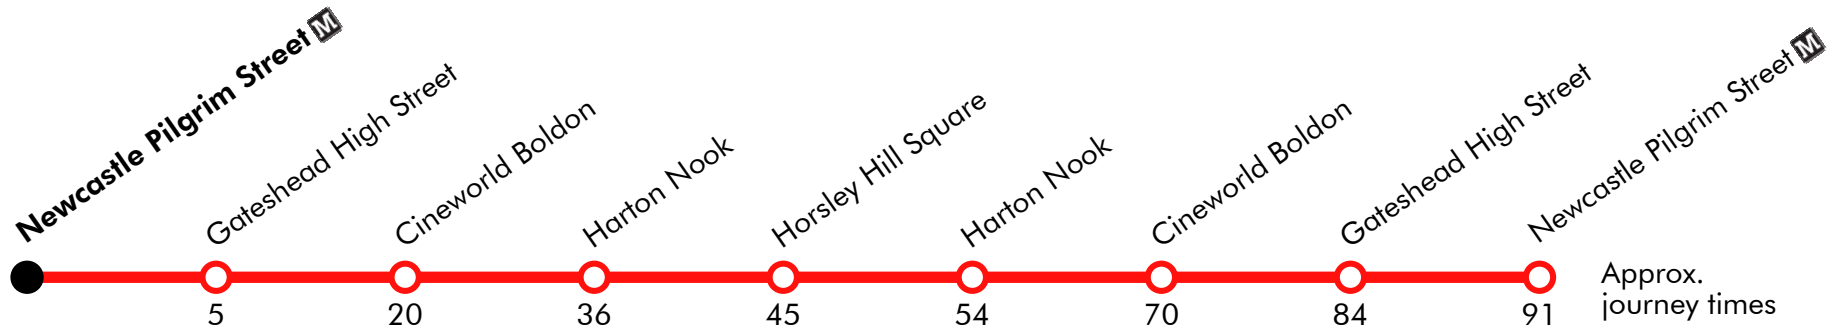

X34

Newcastle - Boldon - Horsley Hill - Boldon - Newcastle

Stagecoach

Effective from: 25/10/2021

Monday to Friday

Newcastle Pilgrim Street	....	....	....	0700	0800	0835	0900	0940	1010	1040	1110	1140	1210	1240	1310	1345	1415
Gateshead High Street	....	....	....	0705	0805	0840	0905	0945	1015	1045	1115	1145	1215	1245	1315	1350	1420
Cineworld Boldon	....	....	....	0719	0819	0854	0919	0959	1029	1059	1129	1159	1229	1259	1329	1404	1434
Harton Nook	0608	0650	0721	0734	0834	0909	0934	1014	1044	1114	1144	1214	1244	1314	1344	1419	1449
Horsley Hill Square <i>arr</i>	0613	0655	0726	0739	0839	0914	0939	1019	1049	1119	1149	1219	1249	1319	1349	1424	1454
Horsley Hill Square <i>dep</i>	0613	0655	0726	0741	0845	0920	0950	1020	1050	1120	1150	1220	1250	1320	1350	1430	1500
Harton Nook	0622	0704	0735	0750	0854	0929	0959	1029	1059	1129	1159	1229	1259	1329	1359	1439	1509
Cineworld Boldon	0637	0719	0754	0809	0910	0945	1015	1045	1115	1145	1215	1245	1315	1345	1415	1455	1525
Gateshead High Street	0651	0739	0814	0829	0925	0959	1029	1059	1129	1159	1229	1259	1329	1359	1429	1509	1539
Newcastle Pilgrim Street	0656	0749	0824	0849	0934	1005	1035	1105	1135	1205	1235	1305	1335	1405	1435	1515	1545

Monday to Friday (continued)

Newcastle Pilgrim Street	1445	1525	1555	1635	1720	1750	1825	1912	2025
Gateshead High Street	1450	1530	1600	1640	1725	1755	1830	1917	2030
Cineworld Boldon	1504	1549	1624	1704	1749	1814	1844	1931	2044
Harton Nook	1519	1604	1644	1724	1809	1829	1859	1945	2055
Horsley Hill Square <i>arr</i>	1524	1609	1649	1729	1814	1834	1904	1950	2100
Horsley Hill Square <i>dep</i>	1535	1615	1655	1735	1819	1834	1904	1950	2100
Harton Nook	1544	1624	1704	1744	1828	1843	1913	1956	2106
Cineworld Boldon	1600	1640	1720	1800	1839	....	....	....	....
Gateshead High Street	1614	1654	1734	1814	1853	....	....	....	....
Newcastle Pilgrim Street	1620	1700	1740	1820	1859	....	....	....	....