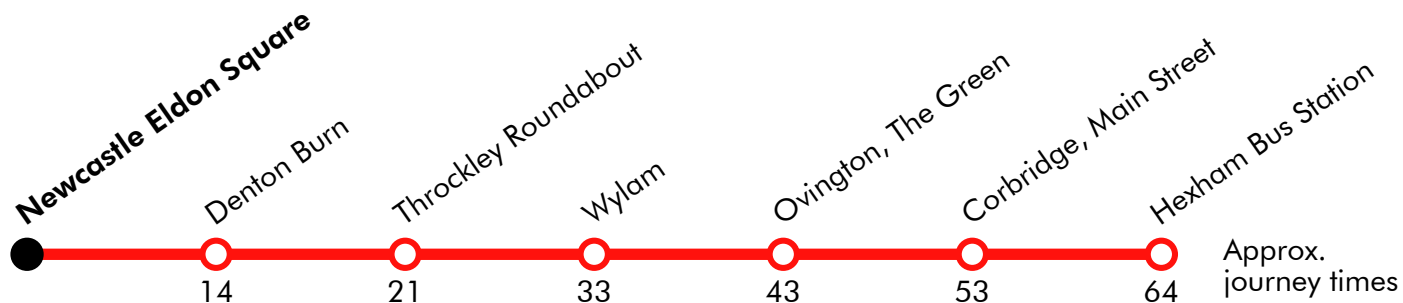

X84

Newcastle - Corbridge - Wylam - Hexham

Go North East: Tynedale Express

Effective from: 25/07/2021

Monday to Friday

Newcastle Eldon Square	0715	0820	0930		30		1430	1530	1630	1750	1905
Denton Burn	0728	0834	0944	Then	44		1444	1547	1647	1804	1919
Throckley Roundabout	0735	0841	0951	at	51		1451	1554	1654	1810	1925
Wylam	0746	0853	1003	these	03	until	1503	1605	1705	1821	1936
Ovington, The Green	0756	0904	1014	mins.	14		1514	1615	1715	1831	1946
Corbridge, Main Street	0806	0914	1024	past	24		1524	1625	1725	1841	1956
Hexham Bus Station			1035	the	35		1535	1636	1736	1852	2007
Hexham, St Andrews Cemetery	0819	0927	....	hour	....		....	....	....	....	....

Saturday

Newcastle Eldon Square	0820	0930		30		1430	1530	1630	1740	1845
Denton Burn	0834	0944	Then	44		1444	1547	1644	1754	1859
Throckley Roundabout	0841	0951	at	51		1451	1554	1651	1801	1906
Wylam	0853	1003	these	03	until	1503	1605	1703	1813	1918
Ovington, The Green	0904	1014	mins.	14		1514	1615	1714	1824	1929
Corbridge, Main Street	0914	1024	past	24		1524	1625	1724	1834	1939
Hexham Bus Station		1035	the	35		1535	1636	1735	1845	1950
Hexham, St Andrews Cemetery	0927	....	hour	....		....	....	....	....	....

Via: Percy Street, Gallowgate, Westgate Road, West Road, A69 Lemington Slip Road, Hexham Road, Hawthorn Terrace, Hexham Road, Heddon On The Wall, B6528, Holeyn Hall Road, Church Road, Castle View, West Road, Bywell Road End, Main Road, The Green, Street, C254, A69, B6530, Newcastle Road, Main Street, Riverhill, Stagshaw Road, Dene Avenue

This information is provided by Nexus on behalf of Local Authorities, and is updated as and when changes occur. Nexus can accept no liability for any errors or omissions herein