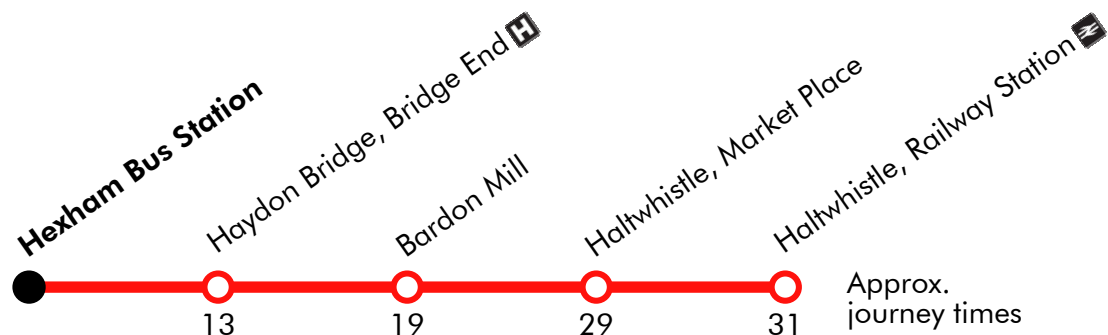

# Hexham - Haydon Bridge - Bardon Mill - Haltwhistle

Go North East

Effective from: 25/07/2021