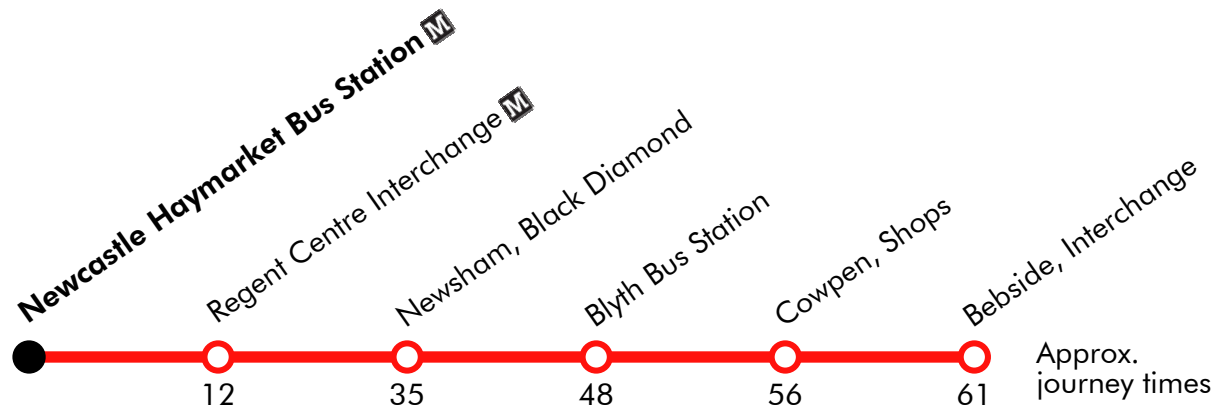

X30

Blyth Bebside - Newcastle

Effective from: 25/07/2021

Arriva

Monday to Friday

Blyth, Bus Station	0608
Cowpen, Shops	0613
Blyth, Bus Station	<i>arr</i> 0621
Blyth, Bus Station	<i>dep</i> 0624
Newsham, Black Diamond	0634
Regent Centre Interchange	0655
Newcastle Haymarket Bus Station	0705

Via: A193 Cowpen Road, A193, Tynedale Drive, Briardale Road, Cowpen Road, Hodgson's Road, Regent Street, Union Street, Bridge Street, Waterloo Road, Broadway, Plessey Road, Newcastle Road, South Newsham Road, Great North Road, Gosforth High Street, Barras Bridge, Percy Street

X30

Newcastle - Blyth Bebside

Effective from: 25/07/2021

Arriva

Monday to Friday

Newcastle Haymarket Bus Station	1633
Regent Centre Interchange	1645
Newsham, Black Diamond	1708
Blyth Bus Station	<i>arr</i> 1718
Blyth Bus Station	<i>dep</i> 1721
Cowpen, Shops	1729
Bebside, Interchange	1734

Via: Percy Street, Gosforth High Street, Great North Road, South Newsham Road, Newcastle Road, Plessey Road, Broadway, Waterloo Road, Post Office Street, Regent Street, Hodgson's Road, Cowpen Road, Briardale Road, Tynedale Drive, A193